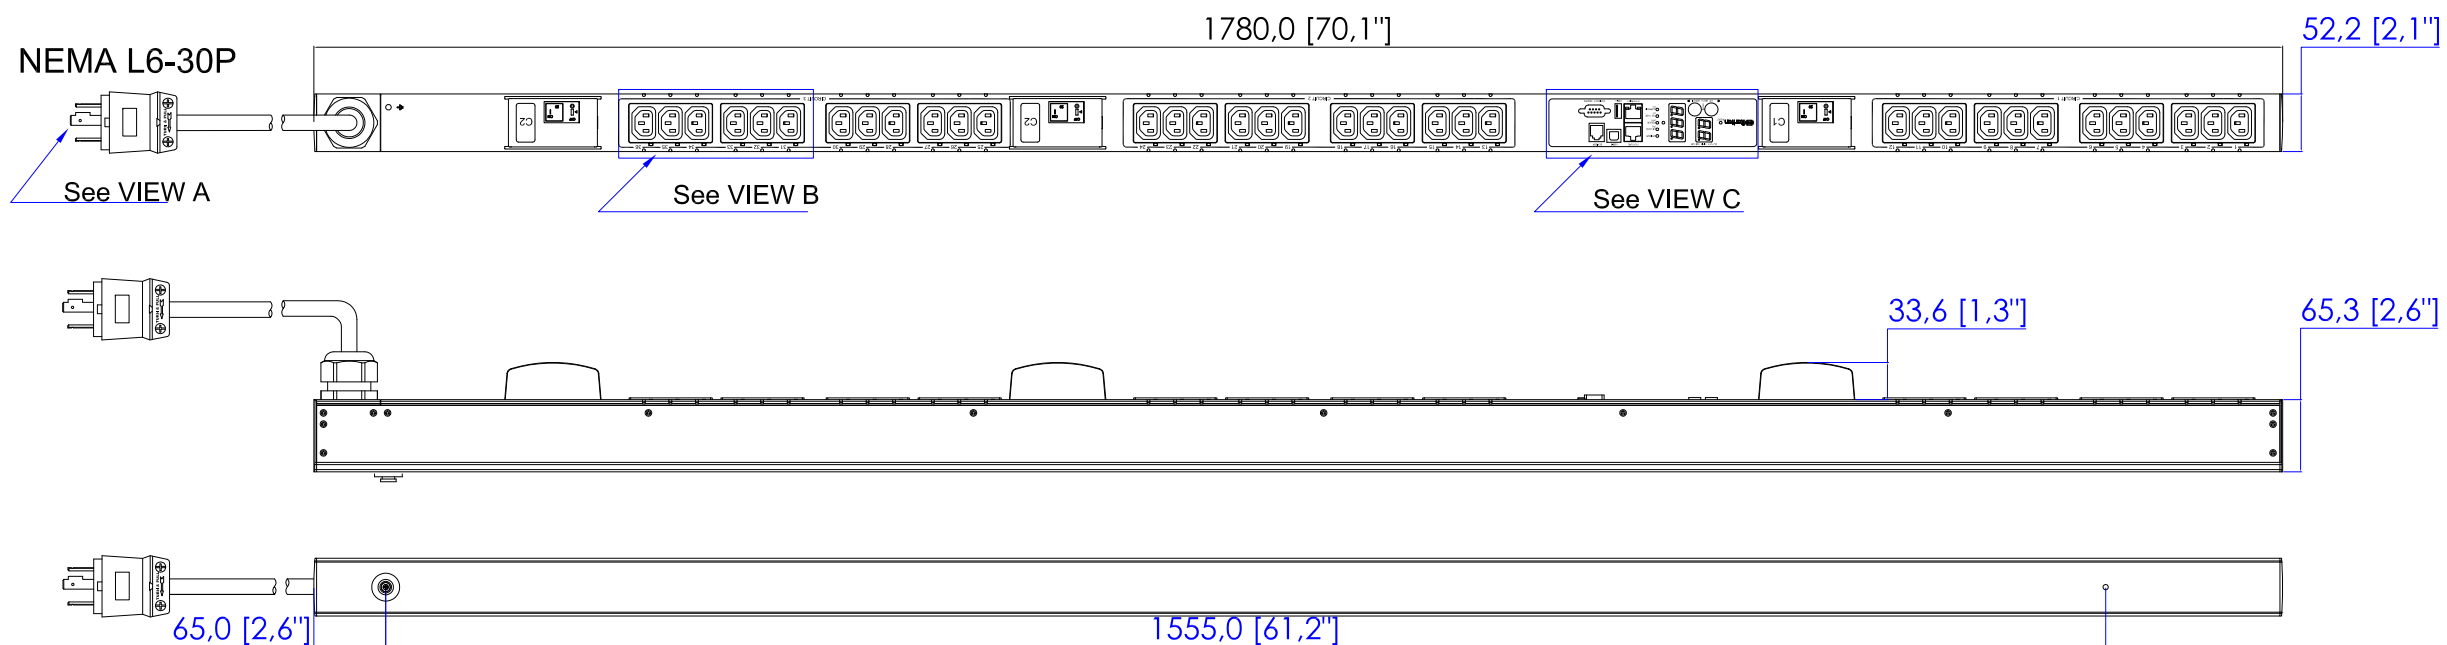

NEMA L6-30P

VIEW A

VIEW B

VIEW C

NOTES:  
1. ALL DIMENSIONS ARE MILLIMETERS [INCHES].

PROJECTION  
THIRD ANGLE

DO NOT SCALE DRAWING  
**SHEET 1 OF 1**

THIS DRAWING AND SPECIFICATIONS HEREIN ARE THE PROPERTY OF RARITAN, Inc. AND SHALL NOT BE COPIED, REPRODUCED OR USED, IN WHOLE OR IN PART, AS THE BASIS FOR THE MANUFACTURE OR SALE OF ITEMS WITHOUT WRITTEN PERMISSION FROM RARITAN, Inc. THIS DRAWING IS BASED UPON LATEST AVAILABLE INFORMATION AND IS SUBJECT TO CHANGE WITHOUT NOTICE.

TITLE: iPDU Zero U,  
Single Phase, 24A/200V-240V,  
Plug Type:NEMA L6-30P  
Output Type:(36)IEC320 C13

DRAWN :	EVA LIN	01c.30, 2013
ENGINEER:	Kenny_C	01c.30, 2013
APPROVED:	Tom_H	01c.30, 2013

DWG NO.	REV.
<b>MPX2-5841 &amp; MPX2-4841</b>	<b>A</b>