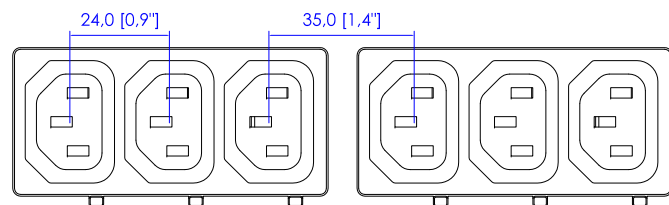

NEMA L6-30P

VIEW A

VIEW B

VIEW C

NOTES:  
1. ALL DIMENSIONS ARE MILLIMETERS [INCHES].

PROJECTION  
THIRD ANGLE

DO NOT SCALE DRAWING  
**SHEET 1 OF 1**

THIS DRAWING AND SPECIFICATIONS HEREIN ARE THE PROPERTY OF RARITAN, Inc. AND SHALL NOT BE COPIED, REPRODUCED OR USED, IN WHOLE OR IN PART, AS THE BASIS FOR THE MANUFACTURE OR SALE OF ITEMS WITHOUT WRITTEN PERMISSION FROM RARITAN, Inc. THIS DRAWING IS BASED UPON LATEST AVAILABLE INFORMATION AND IS SUBJECT TO CHANGE WITHOUT NOTICE.

TITLE: iPDU Zero U,  
Single Phase, 24A/200V-240V,  
Plug Type:NEMA L6-30P  
Output Type:(36)IEC320 C13

DRAWN :	EVA LIN	01c.30, 2013
ENGINEER:	Kenny_C	01c.30, 2013
APPROVED:	Tom_H	01c.30, 2013

DWG NO.	REV.
<b>MPX2-5841 &amp; MPX2-4841</b>	<b>A</b>