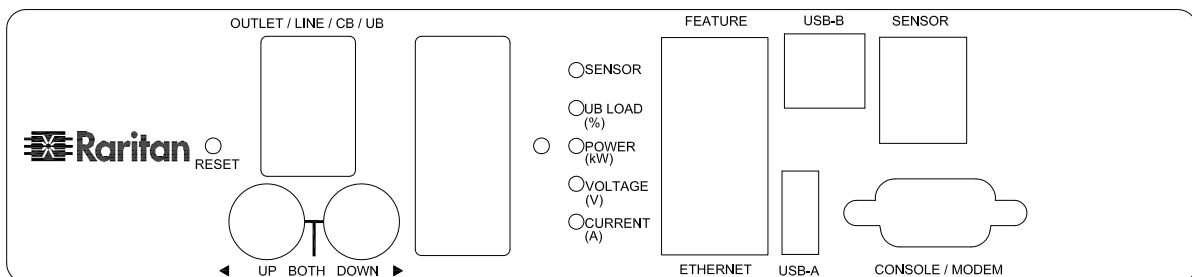

NEMA L6-30P

VIEW A

VIEW B

VIEW C

NOTES:  
1. ALL DIMENSIONS ARE MILLIMETERS [INCHES].

PROJECTION  
THIRD ANGLE

DO NOT SCALE DRAWING  
**SHEET 1 OF 1**

THIS DRAWING AND SPECIFICATIONS HEREIN ARE THE PROPERTY OF RARITAN, Inc. AND SHALL NOT BE COPIED, REPRODUCED OR USED, IN WHOLE OR IN PART, AS THE BASIS FOR THE MANUFACTURE OR SALE OF ITEMS WITHOUT WRITTEN PERMISSION FROM RARITAN, Inc. THIS DRAWING IS BASED UPON LATEST AVAILABLE INFORMATION AND IS SUBJECT TO CHANGE WITHOUT NOTICE.

TITLE: iPDU Zero U,  
Single Phase, 24A/200V-240V,  
Plug Type:NEMA L6-30P  
Output Type:(36)IEC320 C13

DRAWN :	EVA LIN	01c.30, 2013
ENGINEER:	Kenny_C	01c.30, 2013
APPROVED:	Tom_H	01c.30, 2013

DWG NO.	REV.
<b>MPX2-5841 &amp; MPX2-4841</b>	<b>A</b>