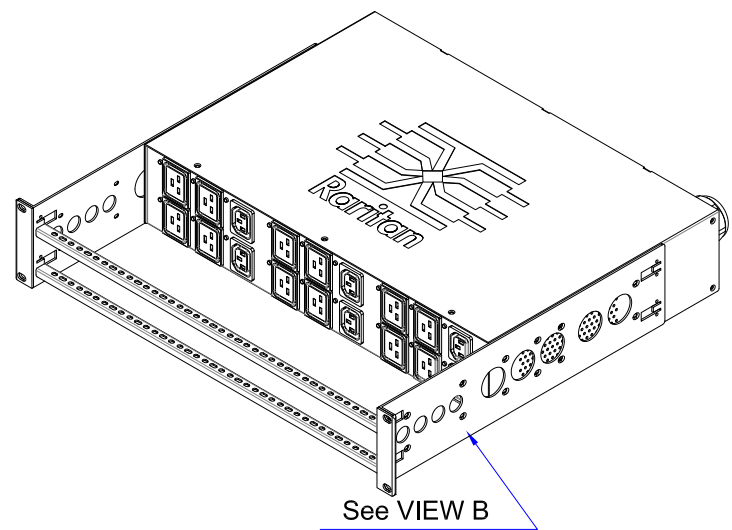

Rear

VIEW C

TOP

Front

NOTES:
ALL DIMENSIONS ARE MILLIMETERS[INCHES].

<p>Raritan www.raritan.com</p>		PROJECTION THIRD ANGLE	DO NOT SCALE DRAWING	TITLE: iPDU Two U, Three phase, 32A/380V-415V Plug Type:IEC60309 32A 3PY , Outlet Type:(6) IEC 320 C13,(12)IEC320 C19
			SHEET 1 OF 1	
DRAWN : Eva Lin	Sep. 03,2012	THIS DRAWING AND SPECIFICATIONS HEREIN ARE THE PROPERTY OF AMERICAN POWER CONVERSION AND SHALL NOT BE COPIED, REPRODUCED OR USED IN WHOLE OR IN PART, AS THE BASIS FOR THE MANUFACTURE OR SALE OF ITEMS WITHOUT WRITTEN PERMISSION FROM APC. THIS DRAWING IS BASED UPON LATEST AVAILABLE INFORMATION AND IS SUBJECT TO CHANGE WITHOUT NOTICE.		DWG NO.
ENGINEER: Siang_H	Sep. 03,2012			MPX2-5912R & MPX2-4912R
APPROVED: Tom_H	Sep. 03,2012			REV. A