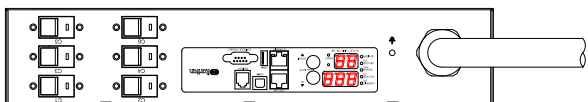

Rear

VIEW C

TOP

Front

NOTES:
ALL DIMENSIONS ARE MILLIMETERS[INCHES].

<p>Raritan www.raritan.com</p>		PROJECTION THIRD ANGLE	DO NOT SCALE DRAWING	TITLE: iPDU Two U, Three phase, 32A/380V-415V Plug Type:IEC60309 32A 3PY , Outlet Type:(6) IEC 320 C13,(12)IEC320 C19
			SHEET 1 OF 1	
DRAWN : Eva Lin	Sep. 03,2012	THIS DRAWING AND SPECIFICATIONS HEREIN ARE THE PROPERTY OF AMERICAN POWER CONVERSION AND SHALL NOT BE COPIED, REPRODUCED OR USED IN WHOLE OR IN PART, AS THE BASIS FOR THE MANUFACTURE OR SALE OF ITEMS WITHOUT WRITTEN PERMISSION FROM APC. THIS DRAWING IS BASED UPON LATEST AVAILABLE INFORMATION AND IS SUBJECT TO CHANGE WITHOUT NOTICE.		DWG NO.
ENGINEER: Siang_H	Sep. 03,2012			MPX2-5912R & MPX2-4912R
APPROVED: Tom_H	Sep. 03,2012			REV. A