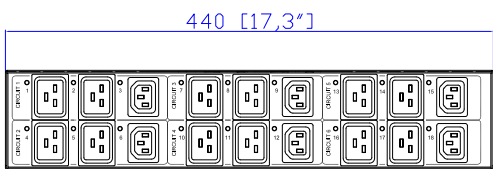

Rear

VIEW C

TOP

Front

NOTES:
ALL DIMENSIONS ARE MILLIMETERS[INCHES].

<p>Raritan www.raritan.com</p>		PROJECTION THIRD ANGLE	DO NOT SCALE DRAWING	TITLE: iPDU Two U, Three phase, 32A/380V-415V Plug Type:IEC60309 32A 3PY , Outlet Type:(6) IEC 320 C13,(12)IEC320 C19
			SHEET 1 OF 1	
DRAWN : Eva Lin	Sep. 03,2012	THIS DRAWING AND SPECIFICATIONS HEREIN ARE THE PROPERTY OF AMERICAN POWER CONVERSION AND SHALL NOT BE COPIED, REPRODUCED OR USED IN WHOLE OR IN PART, AS THE BASIS FOR THE MANUFACTURE OR SALE OF ITEMS WITHOUT WRITTEN PERMISSION FROM APC. THIS DRAWING IS BASED UPON LATEST AVAILABLE INFORMATION AND IS SUBJECT TO CHANGE WITHOUT NOTICE.		DWG NO.
ENGINEER: Siang_H	Sep. 03,2012			MPX2-5912R & MPX2-4912R
APPROVED: Tom_H	Sep. 03,2012			REV. A