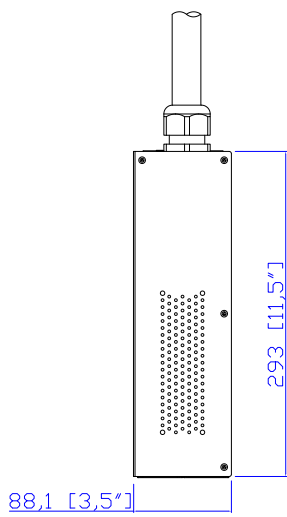

Rear

VIEW C

TOP

Front

NOTES:
ALL DIMENSIONS ARE MILLIMETERS[INCHES].

<p>Raritan www.raritan.com</p>		PROJECTION THIRD ANGLE	DO NOT SCALE DRAWING	TITLE: iPDU Two U, Three phase, 32A/380V-415V Plug Type:IEC60309 32A 3PY , Outlet Type:(6) IEC 320 C13,(12)IEC320 C19
			SHEET 1 OF 1	
DRAWN : Eva Lin	Sep. 03,2012	THIS DRAWING AND SPECIFICATIONS HEREIN ARE THE PROPERTY OF AMERICAN POWER CONVERSION AND SHALL NOT BE COPIED, REPRODUCED OR USED IN WHOLE OR IN PART, AS THE BASIS FOR THE MANUFACTURE OR SALE OF ITEMS WITHOUT WRITTEN PERMISSION FROM APC. THIS DRAWING IS BASED UPON LATEST AVAILABLE INFORMATION AND IS SUBJECT TO CHANGE WITHOUT NOTICE.		DWG NO.
ENGINEER: Siang_H	Sep. 03,2012			MPX2-5912R & MPX2-4912R
APPROVED: Tom_H	Sep. 03,2012			REV. A