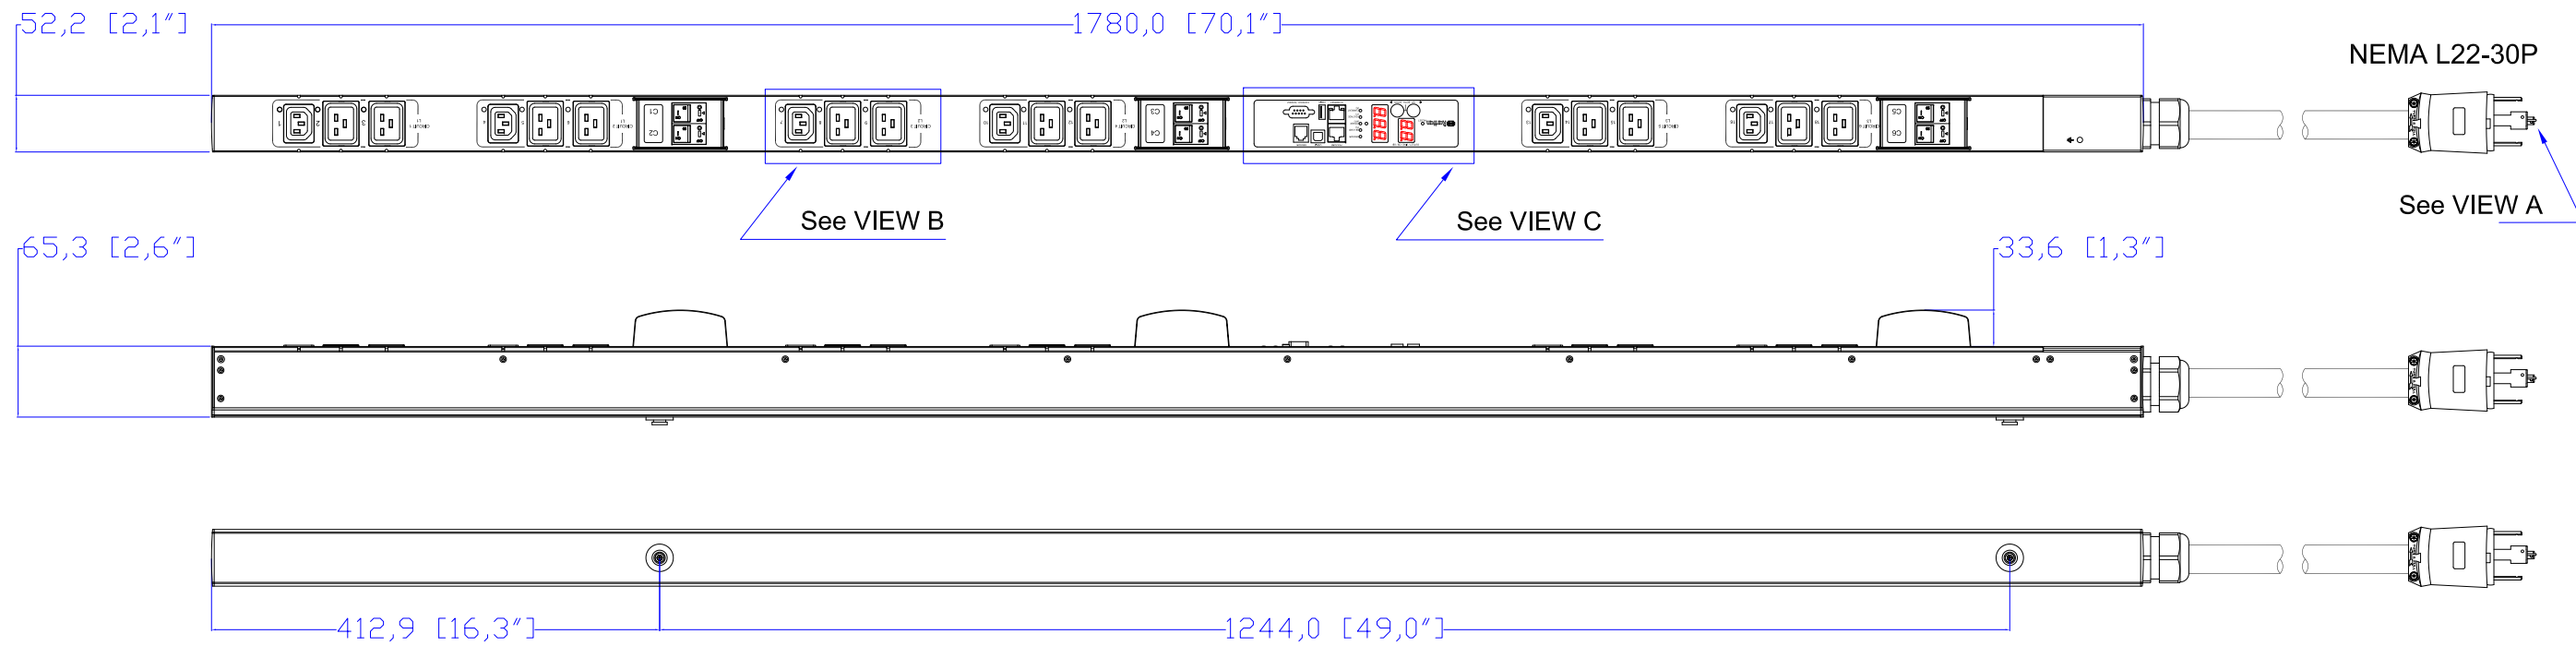

NEMA L22-30P

VIEW A

VIEW B

VIEW C

NOTES:
ALL DIMENSIONS ARE MILLIMETERS[INCHES].

DRAWN :	EVA LIN	Aug. 27,2012
ENGINEER:	Kevin_L	Aug. 27,2012
APPROVED:	Tom_H	Aug. 27,2012

DO NOT SCALE DRAWING
SHEET 1 OF 1

THIS DRAWING AND SPECIFICATIONS HEREIN ARE THE PROPERTY OF RARITAN, Inc. AND SHALL NOT BE COPIED, REPRODUCED OR USED, IN WHOLE OR IN PART, AS THE BASIS FOR THE MANUFACTURE OR SALE OF ITEMS WITHOUT WRITTEN PERMISSION FROM RARITAN, Inc. THIS DRAWING IS BASED UPON LATEST AVAILABLE INFORMATION AND IS SUBJECT TO CHANGE WITHOUT NOTICE.

TITLE:
iPDU Zero U,
Three Phase, 24A/360V-415V,
Plug Type:NEMA L22-30P,
Outlet Type:(6) IEC320 C13 & (12)IEC320 C19

DWG NO. **MPX2-5913U & MPX2-4913U** REV. **A.1**