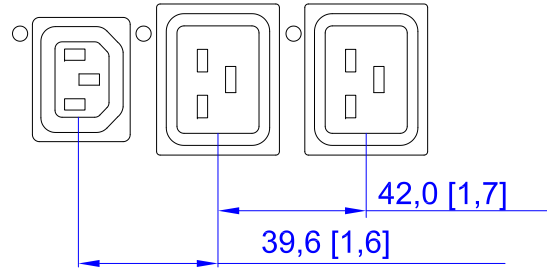

NEMA L22-30P

VIEW A

VIEW B

VIEW C

NOTES:
ALL DIMENSIONS ARE MILLIMETERS[INCHES].

DRAWN :	EVA LIN	Aug. 27,2012
ENGINEER:	Kevin_L	Aug. 27,2012
APPROVED:	Tom_H	Aug. 27,2012

DO NOT SCALE DRAWING
SHEET 1 OF 1

THIS DRAWING AND SPECIFICATIONS HEREIN ARE THE PROPERTY OF RARITAN, Inc. AND SHALL NOT BE COPIED, REPRODUCED OR USED, IN WHOLE OR IN PART, AS THE BASIS FOR THE MANUFACTURE OR SALE OF ITEMS WITHOUT WRITTEN PERMISSION FROM RARITAN, Inc. THIS DRAWING IS BASED UPON LATEST AVAILABLE INFORMATION AND IS SUBJECT TO CHANGE WITHOUT NOTICE.

TITLE:
iPDU Zero U,
Three Phase, 24A/360V-415V,
Plug Type:NEMA L22-30P,
Outlet Type:(6) IEC320 C13 & (12)IEC320 C19

DWG NO. **MPX2-5913U & MPX2-4913U** REV. **A.1**