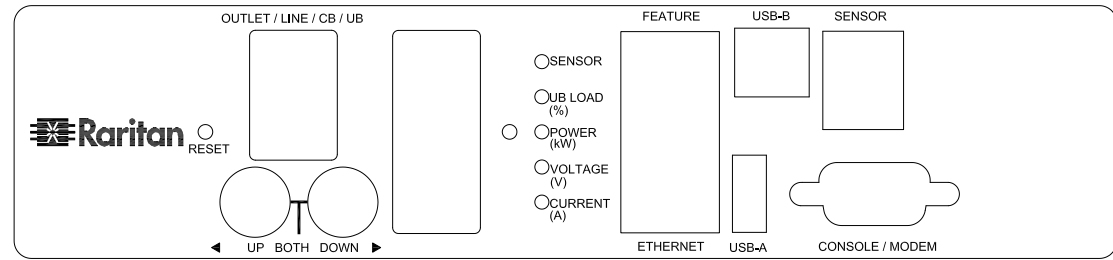

NEMA L22-30P

VIEW A

VIEW B

VIEW C

NOTES:
ALL DIMENSIONS ARE MILLIMETERS[INCHES].

DRAWN :	EVA LIN	Aug. 27,2012
ENGINEER:	Kevin_L	Aug. 27,2012
APPROVED:	Tom_H	Aug. 27,2012

DO NOT SCALE DRAWING
SHEET 1 OF 1

THIS DRAWING AND SPECIFICATIONS HEREIN ARE THE PROPERTY OF RARITAN, Inc. AND SHALL NOT BE COPIED, REPRODUCED OR USED, IN WHOLE OR IN PART, AS THE BASIS FOR THE MANUFACTURE OR SALE OF ITEMS WITHOUT WRITTEN PERMISSION FROM RARITAN, Inc. THIS DRAWING IS BASED UPON LATEST AVAILABLE INFORMATION AND IS SUBJECT TO CHANGE WITHOUT NOTICE.

TITLE:
iPDU Zero U,
Three Phase, 24A/360V-415V,
Plug Type:NEMA L22-30P,
Outlet Type:(6) IEC320 C13 & (12)IEC320 C19

DWG NO. **MPX2-5913U & MPX2-4913U** REV. **A.1**