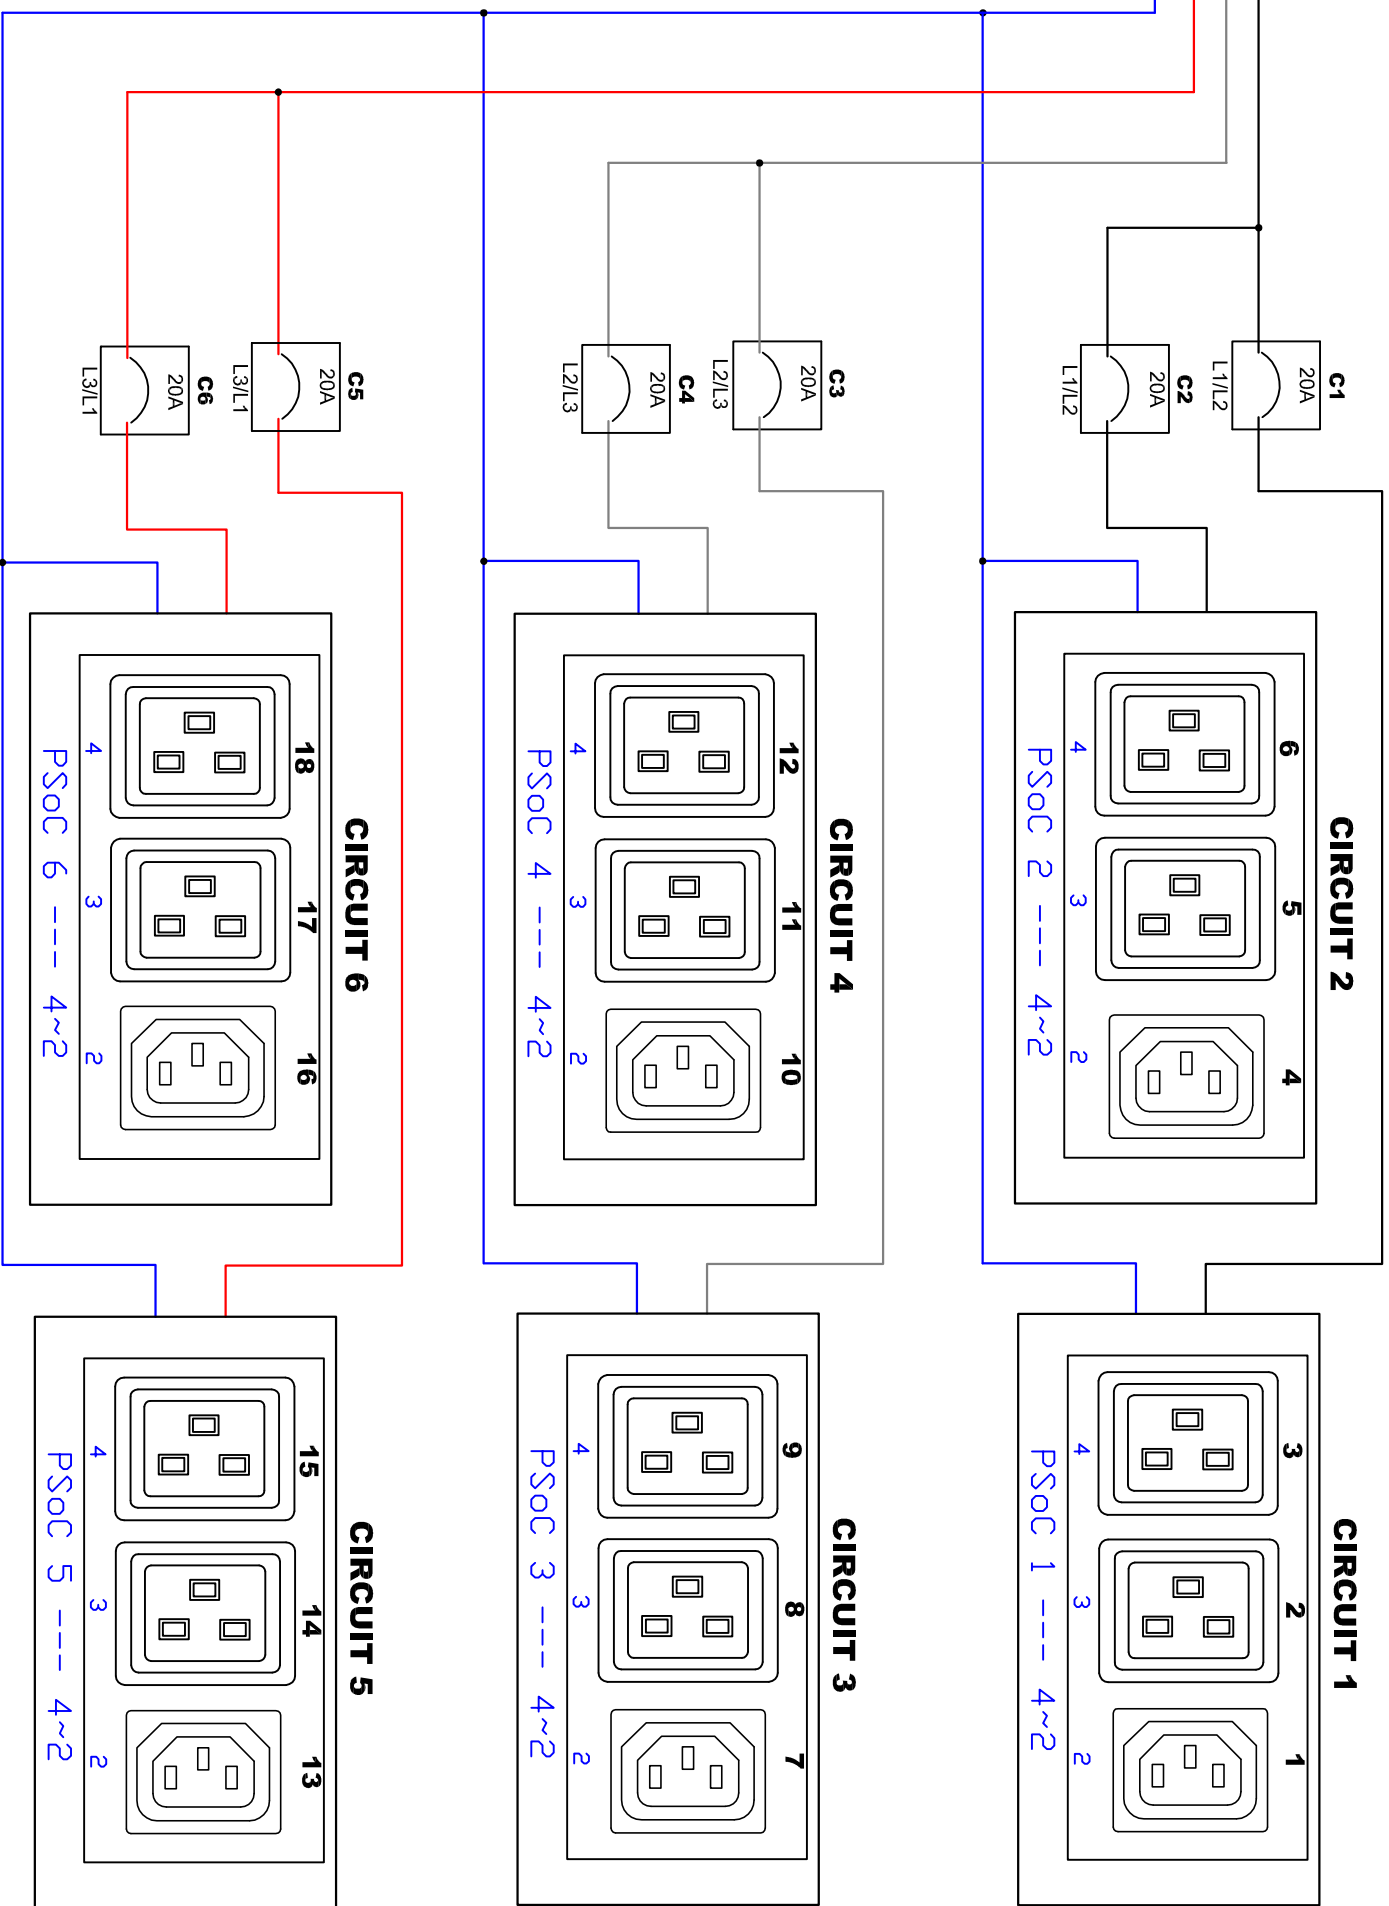

NEMA L22-30P

 <a href="http://www.raritan.com">www.raritan.com</a>		 PROJECTION THIRD ANGLE	DO NOT SCALE DRAWING SHEET 1 OF 1
		THIS DRAWING AND SPECIFICATIONS HEREIN ARE THE PROPERTY OF RARITAN, INC. AND SHALL NOT BE COPIED, REPRODUCED OR USED, IN WHOLE OR IN PART, AS THE BASIS FOR THE MANUFACTURE OR SALE OF ITEMS WITHOUT WRITTEN PERMISSION FROM RARITAN, INC. THIS DRAWING IS BASED UPON LATEST AVAILABLE INFORMATION AND IS SUBJECT TO CHANGE WITHOUT NOTICE.	TITLE: iPDU 0U, Metered & Switched, Three phase Wye 24A / 360~415V Input : NEMA L22-30P Output : (6) C13, [12] C19
DRAWN : Tomy JUN/10/2013	ENGINEER: Tomy JUN/10/2013	APPROVED: Alex.Lee JUN/10/2013	DWG NO. <b>TPX2-5913U</b>
			REV. <b>A</b>