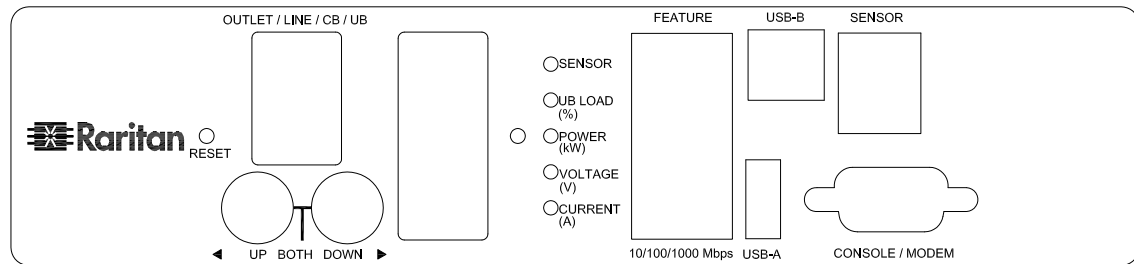

CS8365C

VIEW A

VIEW B

VIEW C

NOTES:
1.ALL DIMENSIONS ARE MILLIMETERS[INCHES].

PROJECTION
THIRD ANGLE

DO NOT SCALE DRAWING
SHEET 1 OF 1

THIS DRAWING AND SPECIFICATIONS HEREIN ARE THE PROPERTY OF RARITAN, INC. AND SHALL NOT BE COPIED, REPRODUCED OR USED, IN WHOLE OR IN PART, AS THE BASIS FOR THE MANUFACTURE OR SALE OF ITEMS WITHOUT WRITTEN PERMISSION FROM RARITAN, INC. THIS DRAWING IS BASED UPON LATEST AVAILABLE INFORMATION AND IS SUBJECT TO CHANGE WITHOUT NOTICE.

DRAWN : EVA Lin Sep. 16, 2014
ENGINEER: Kenny_C Sep. 16, 2014
APPROVED: Tom_H Sep. 16, 2014

TITLE: iPDU Zero U,
Three Phase, 40A/208V-240V,
Plug Type: CS8365C ,
Outlet Type: (48)IEC320 C13

DWG NO. **MPX2-5916V-G1V2 & MPX2-4916V-G1V2**

REV. **0A**