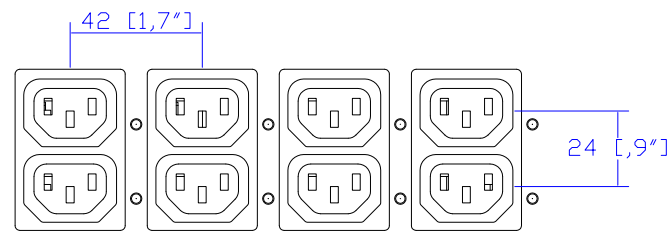

CS8365C

VIEW A

VIEW B

VIEW C

NOTES:
1.ALL DIMENSIONS ARE MILLIMETERS[INCHES].

PROJECTION
THIRD ANGLE

DO NOT SCALE DRAWING
SHEET 1 OF 1

THIS DRAWING AND SPECIFICATIONS HEREIN ARE THE PROPERTY OF RARITAN, INC. AND SHALL NOT BE COPIED, REPRODUCED OR USED, IN WHOLE OR IN PART, AS THE BASIS FOR THE MANUFACTURE OR SALE OF ITEMS WITHOUT WRITTEN PERMISSION FROM RARITAN, INC. THIS DRAWING IS BASED UPON LATEST AVAILABLE INFORMATION AND IS SUBJECT TO CHANGE WITHOUT NOTICE.

DRAWN : EVA Lin Sep. 16, 2014
ENGINEER: Kenny_C Sep. 16, 2014
APPROVED: Tom_H Sep. 16, 2014

TITLE: iPDU Zero U,
Three Phase, 40A/208V-240V,
Plug Type: CS8365C ,
Outlet Type: (48)IEC320 C13

DWG NO. **MPX2-5916V-G1V2 & MPX2-4916V-G1V2**