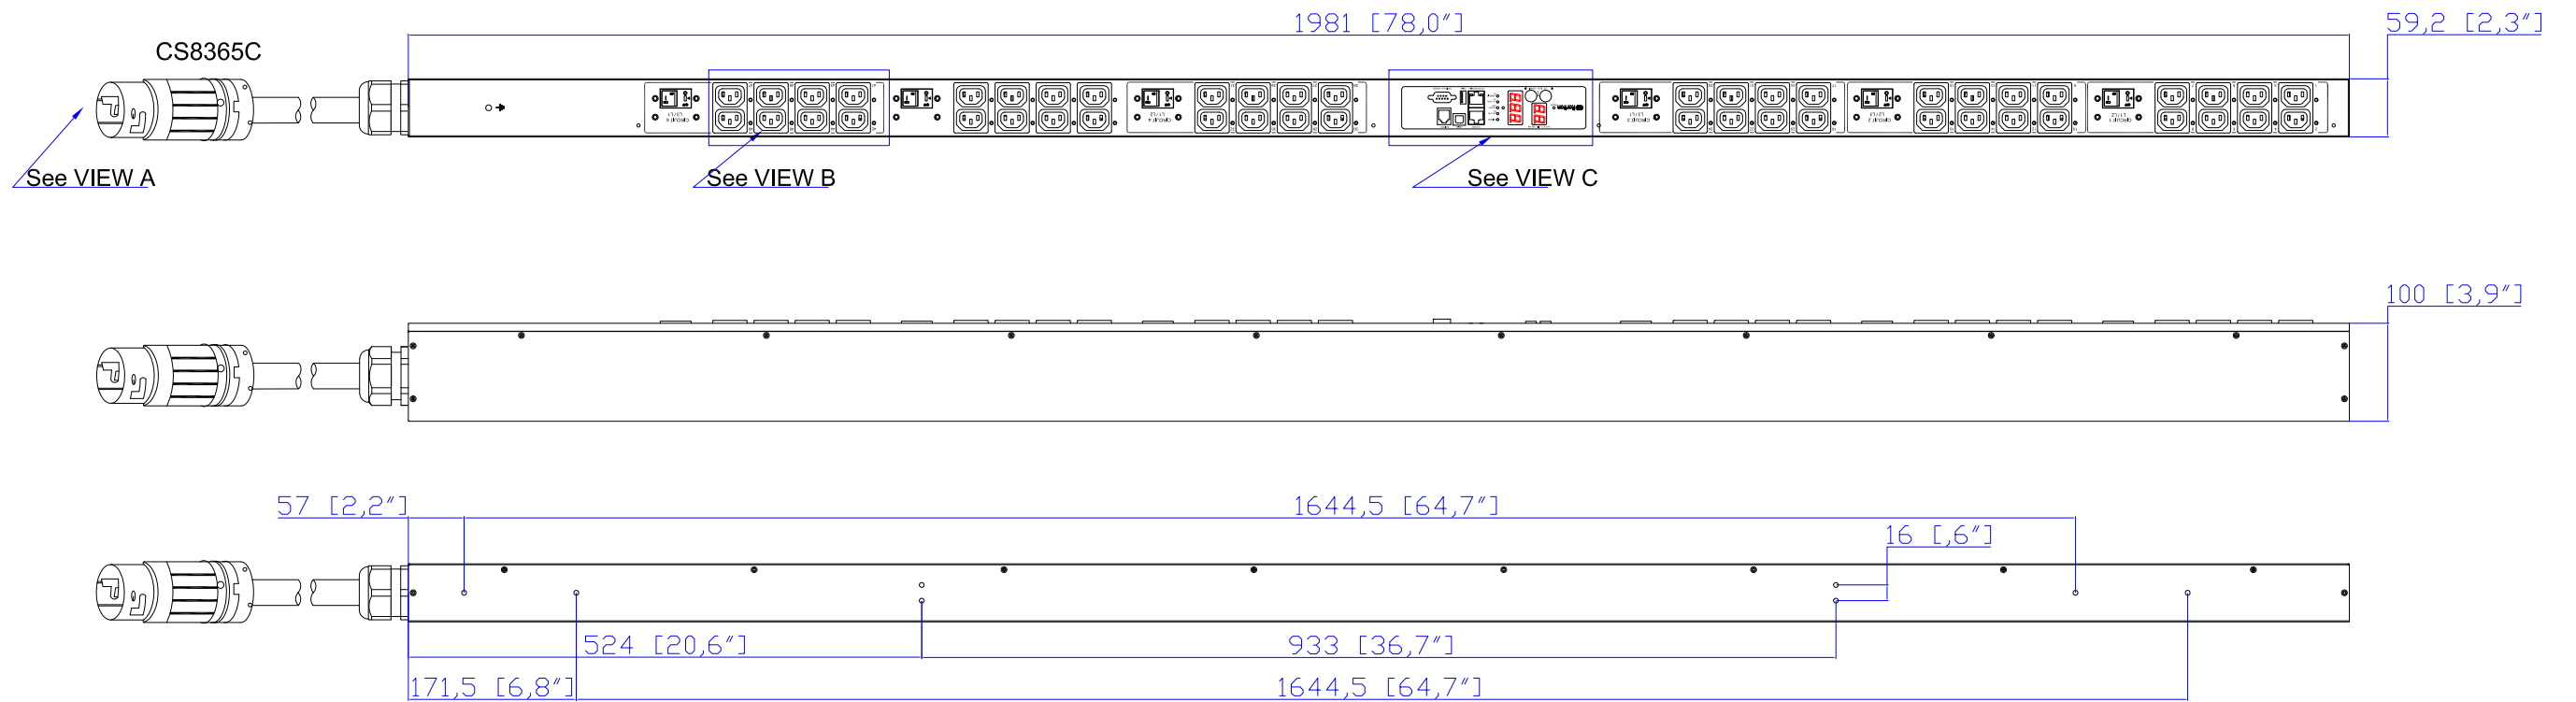

CS8365C

VIEW A

VIEW B

VIEW C

NOTES:
1.ALL DIMENSIONS ARE MILLIMETERS[INCHES].

PROJECTION
THIRD ANGLE

DO NOT SCALE DRAWING
SHEET 1 OF 1

THIS DRAWING AND SPECIFICATIONS HEREIN ARE THE PROPERTY OF RARITAN, INC. AND SHALL NOT BE COPIED, REPRODUCED OR USED, IN WHOLE OR IN PART, AS THE BASIS FOR THE MANUFACTURE OR SALE OF ITEMS WITHOUT WRITTEN PERMISSION FROM RARITAN, INC. THIS DRAWING IS BASED UPON LATEST AVAILABLE INFORMATION AND IS SUBJECT TO CHANGE WITHOUT NOTICE.

DRAWN : EVA Lin Sep. 16, 2014
ENGINEER: Kenny_C Sep. 16, 2014
APPROVED: Tom_H Sep. 16, 2014

TITLE: iPDU Zero U,
Three Phase, 40A/208V-240V,
Plug Type: CS8365C ,
Outlet Type: (48)IEC320 C13

DWG NO. **MPX2-5916V-G1V2 & MPX2-4916V-G1V2**