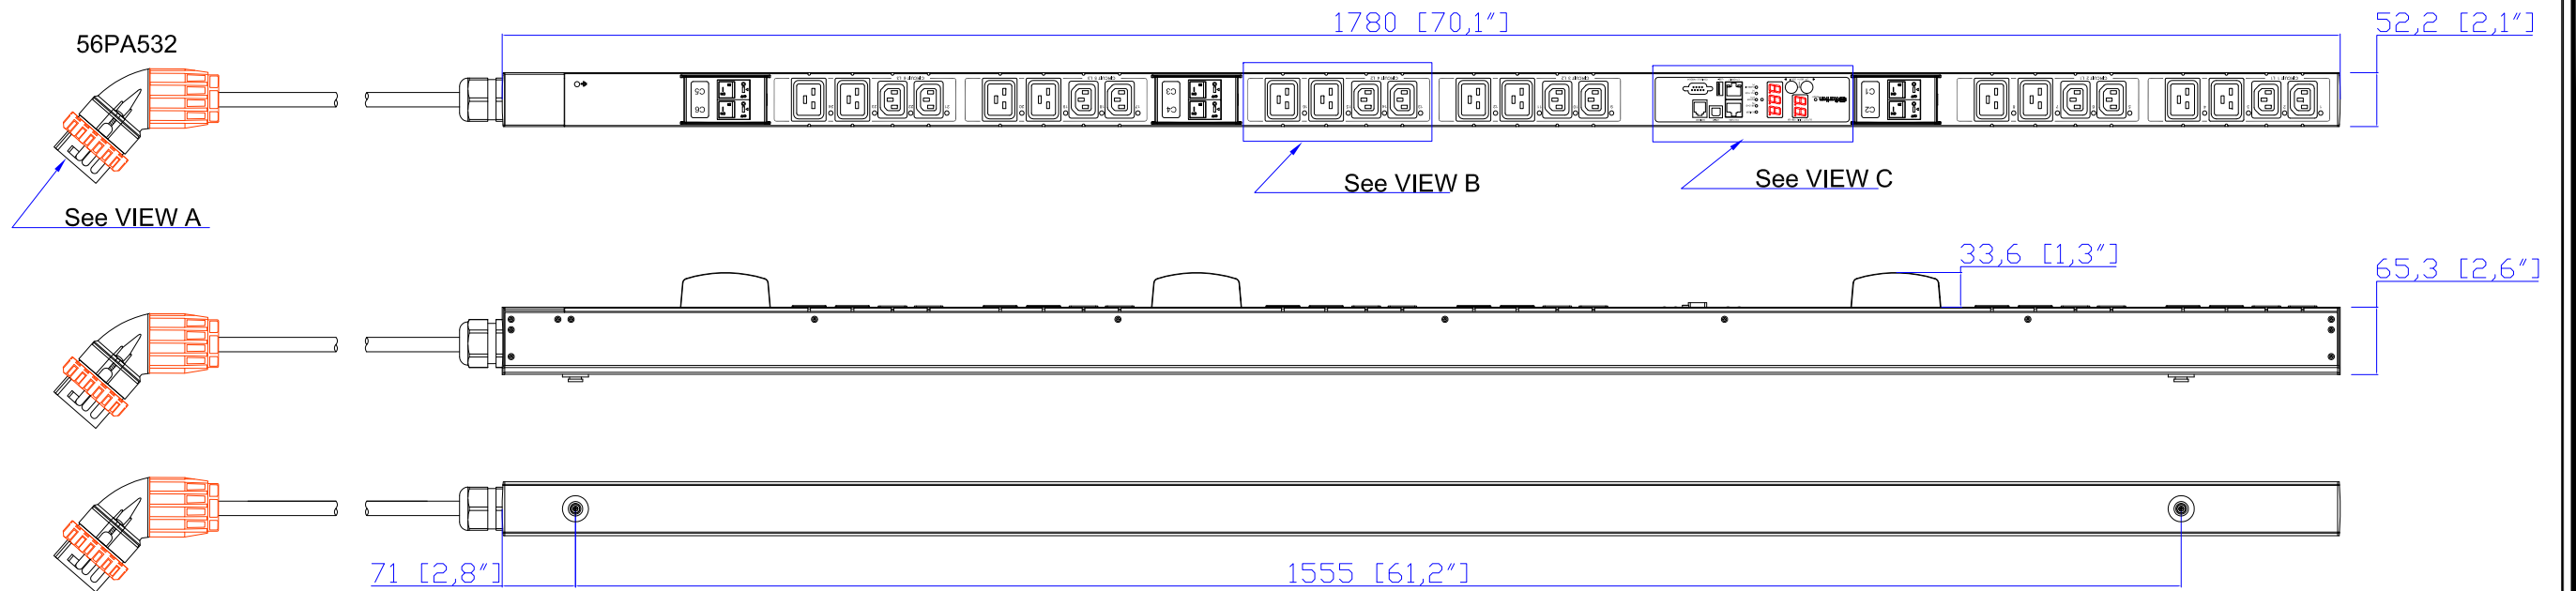

56PA532

VIEW A

VIEW B

VIEW C

NOTES:
1. ALL DIMENSIONS ARE MILLIMETERS [INCHES].

DO NOT SCALE DRAWING

SHEET 1 OF 1

THIS DRAWING AND SPECIFICATIONS HEREIN ARE THE PROPERTY OF RARITAN, INC. AND SHALL NOT BE COPIED, REPRODUCED OR USED, IN WHOLE OR IN PART, AS THE BASIS FOR THE MANUFACTURE OR SALE OF ITEMS WITHOUT WRITTEN PERMISSION FROM RARITAN, INC. THIS DRAWING IS BASED UPON LATEST AVAILABLE INFORMATION AND IS SUBJECT TO CHANGE WITHOUT NOTICE.

TITLE:
iPDU Zero U,
Three Phase, 32A/415V,
Plug Type: 56PA532,
Outlet Type: (12)IEC320 C13 & (12)IEC320 C19

DRAWN : EVA Lin Jan. 03, 2014
ENGINEER: Siang_H Jan. 03, 2014
APPROVED: Tom_H Jan. 03, 2014

DWG NO. **MPX2-5917A2V & MPX2-4917A2V**