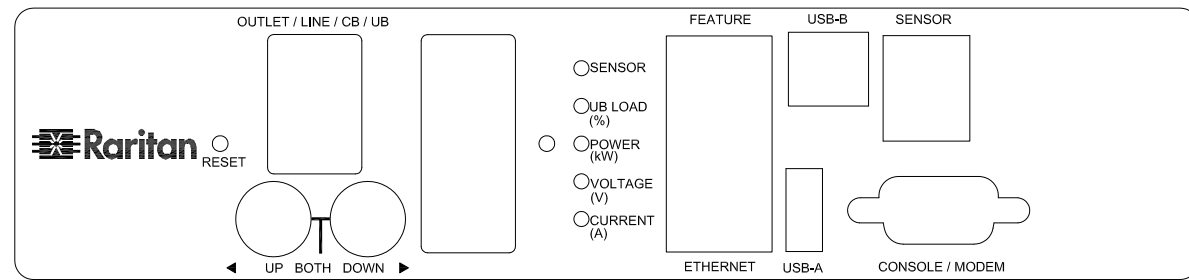

56PA532

VIEW A

VIEW B

VIEW C

NOTES:
1. ALL DIMENSIONS ARE MILLIMETERS [INCHES].

DO NOT SCALE DRAWING

SHEET 1 OF 1

THIS DRAWING AND SPECIFICATIONS HEREIN ARE THE PROPERTY OF RARITAN, INC. AND SHALL NOT BE COPIED, REPRODUCED OR USED, IN WHOLE OR IN PART, AS THE BASIS FOR THE MANUFACTURE OR SALE OF ITEMS WITHOUT WRITTEN PERMISSION FROM RARITAN, INC. THIS DRAWING IS BASED UPON LATEST AVAILABLE INFORMATION AND IS SUBJECT TO CHANGE WITHOUT NOTICE.

TITLE:
iPDU Zero U,
Three Phase, 32A/415V,
Plug Type: 56PA532,
Outlet Type: (12)IEC320 C13 & (12)IEC320 C19

DRAWN : EVA Lin Jan. 03, 2014
ENGINEER: Siang_H Jan. 03, 2014
APPROVED: Tom_H Jan. 03, 2014

DWG NO. **MPX2-5917A2V & MPX2-4917A2V**