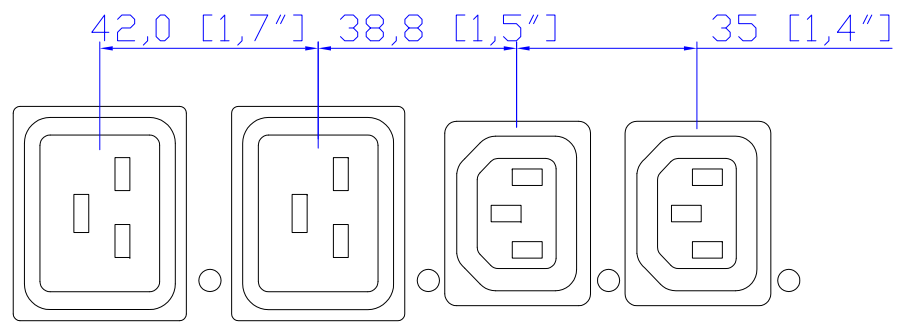

56PA532

VIEW A

VIEW B

VIEW C

NOTES:
1. ALL DIMENSIONS ARE MILLIMETERS [INCHES].

DO NOT SCALE DRAWING

SHEET 1 OF 1

THIS DRAWING AND SPECIFICATIONS HEREIN ARE THE PROPERTY OF RARITAN, INC. AND SHALL NOT BE COPIED, REPRODUCED OR USED, IN WHOLE OR IN PART, AS THE BASIS FOR THE MANUFACTURE OR SALE OF ITEMS WITHOUT WRITTEN PERMISSION FROM RARITAN, INC. THIS DRAWING IS BASED UPON LATEST AVAILABLE INFORMATION AND IS SUBJECT TO CHANGE WITHOUT NOTICE.

TITLE:
iPDU Zero U,
Three Phase, 32A/415V,
Plug Type: 56PA532,
Outlet Type: (12)IEC320 C13 & (12)IEC320 C19

DRAWN : EVA Lin Jan. 03, 2014
ENGINEER: Siang_H Jan. 03, 2014
APPROVED: Tom_H Jan. 03, 2014

DWG NO. **MPX2-5917A2V & MPX2-4917A2V**