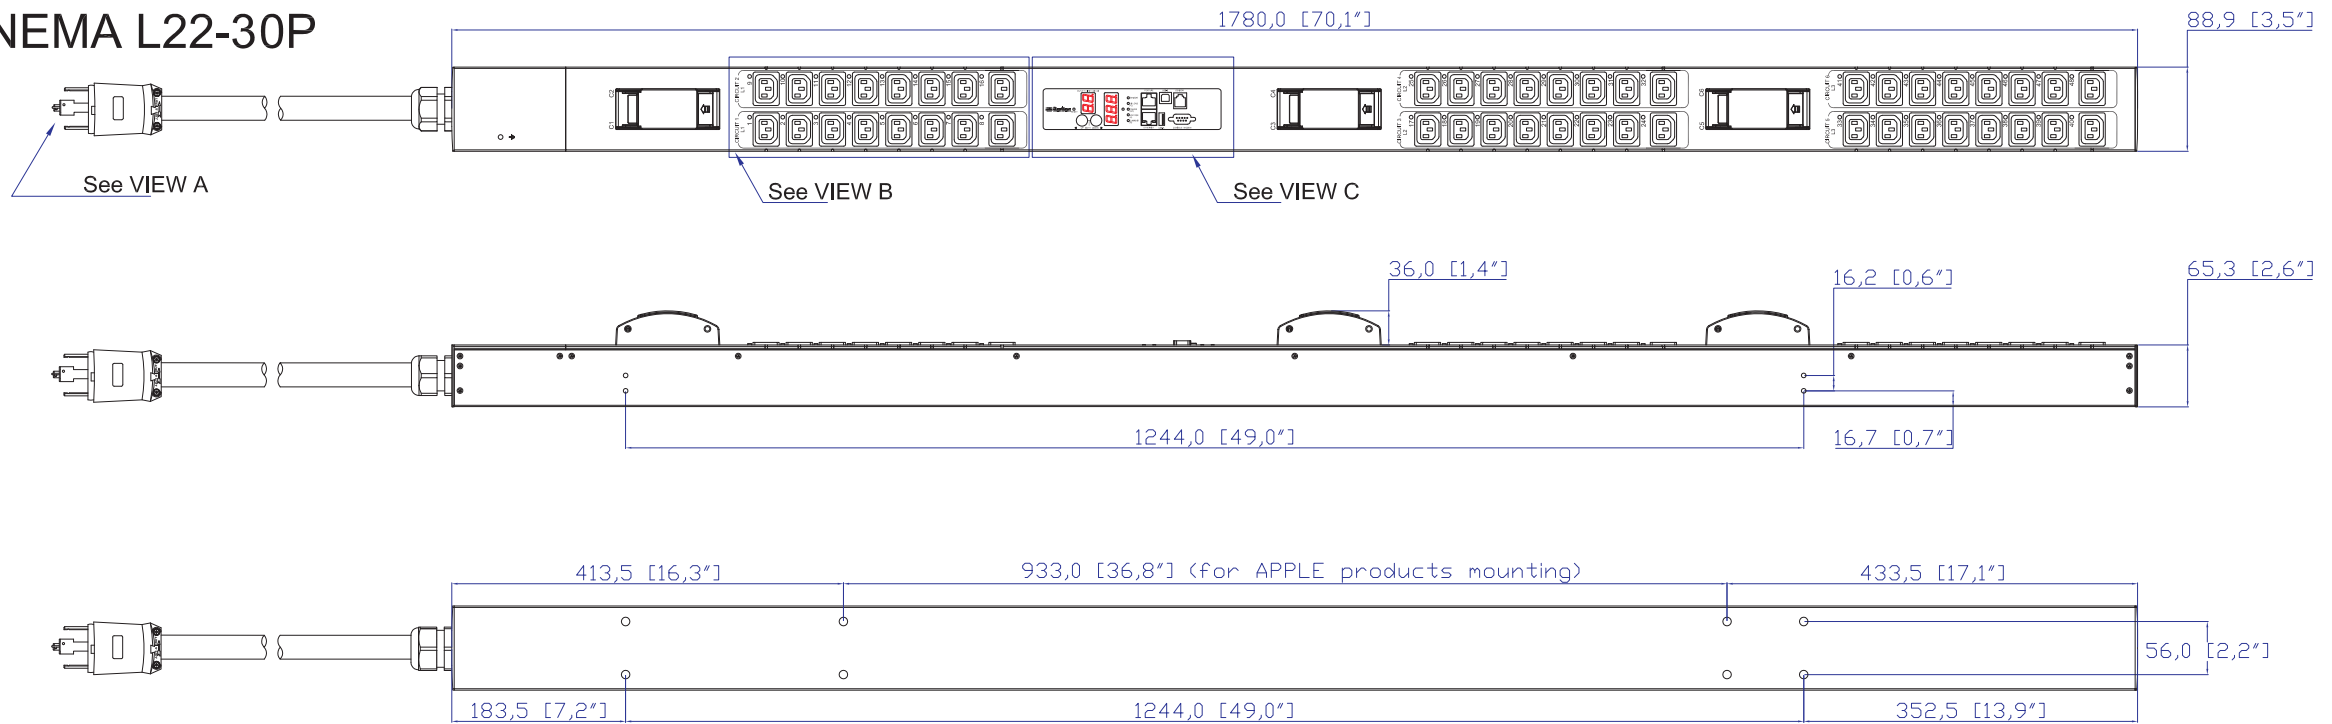

NEMA L22-30P

NOTES:
ALL DIMENSIONS ARE MILLIMETERS[INCHES].

 www.raritan.com		 PROJECTION THIRD ANGLE	DO NOT SCALE DRAWING	TITLE: iPDU Zero U, Three Phase, 24A/360V-415V, Plug Type:NEMA L22-30P, Outlet Type:(48) IEC320 C13
			SHEET 1 OF 1	
DRAWN : EVA LIN	Oct.08, 2013	THIS DRAWING AND SPECIFICATIONS HEREIN ARE THE PROPERTY OF RARITAN, Inc. AND SHALL NOT BE COPIED, REPRODUCED OR USED, IN WHOLE OR IN PART, AS THE BASIS FOR THE MANUFACTURE OR SALE OF ITEMS WITHOUT WRITTEN PERMISSION FROM RARITAN, Inc. THIS DRAWING IS BASED UPON LATEST AVAILABLE INFORMATION AND IS SUBJECT TO CHANGE WITHOUT NOTICE.	REV. A	
ENGINEER: Siang_H	Oct.08, 2013			
APPROVED: Tom_H	Oct.08, 2013			