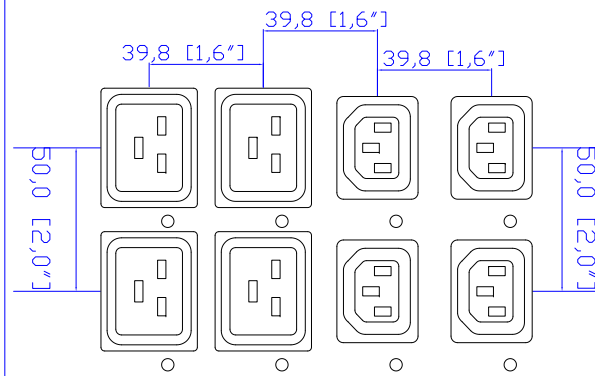

1. KST RNBS 14~6 or equivalent terminals for 6 AWG Wire
2. Inside diameter 6.4 mm & Outside diameter 12mm ring for M6 screw

VIEW A

VIEW B

VIEW C

M50 Cable Gland
Assembly Wire Range: 24~35mm

NOTES:
1. ALL DIMENSIONS ARE MILLIMETERS [INCHES].

 www.raritan.com		PROJECTION THIRD ANGLE	DO NOT SCALE DRAWING	TITLE: iPDU Zero U, Three Phase, 48A/380V-415V, Plug Type: 48A Terminal 3Φ-Y Outlet Type: (24)IEC320 C13 & (24)IEC320 C19.
			SHEET 1 OF 1	
DRAWN : EVA LIN	Sep. 13, 2011	THIS DRAWING AND SPECIFICATIONS HEREIN ARE THE PROPERTY OF RARITAN, INC. AND SHALL NOT BE COPIED, REPRODUCED OR USED, IN WHOLE OR IN PART, AS THE BASIS FOR THE MANUFACTURE OR SALE OF ITEMS WITHOUT WRITTEN PERMISSION FROM RARITAN, INC. THIS DRAWING IS BASED UPON LATEST AVAILABLE INFORMATION AND IS SUBJECT TO CHANGE WITHOUT NOTICE.	DWG NO.	REV.
ENGINEER: Kevin_L	Sep. 13, 2011		MPX2-5956XV/MPX2-4956XV	A
APPROVED: Tom_H	Sep. 13, 2011			