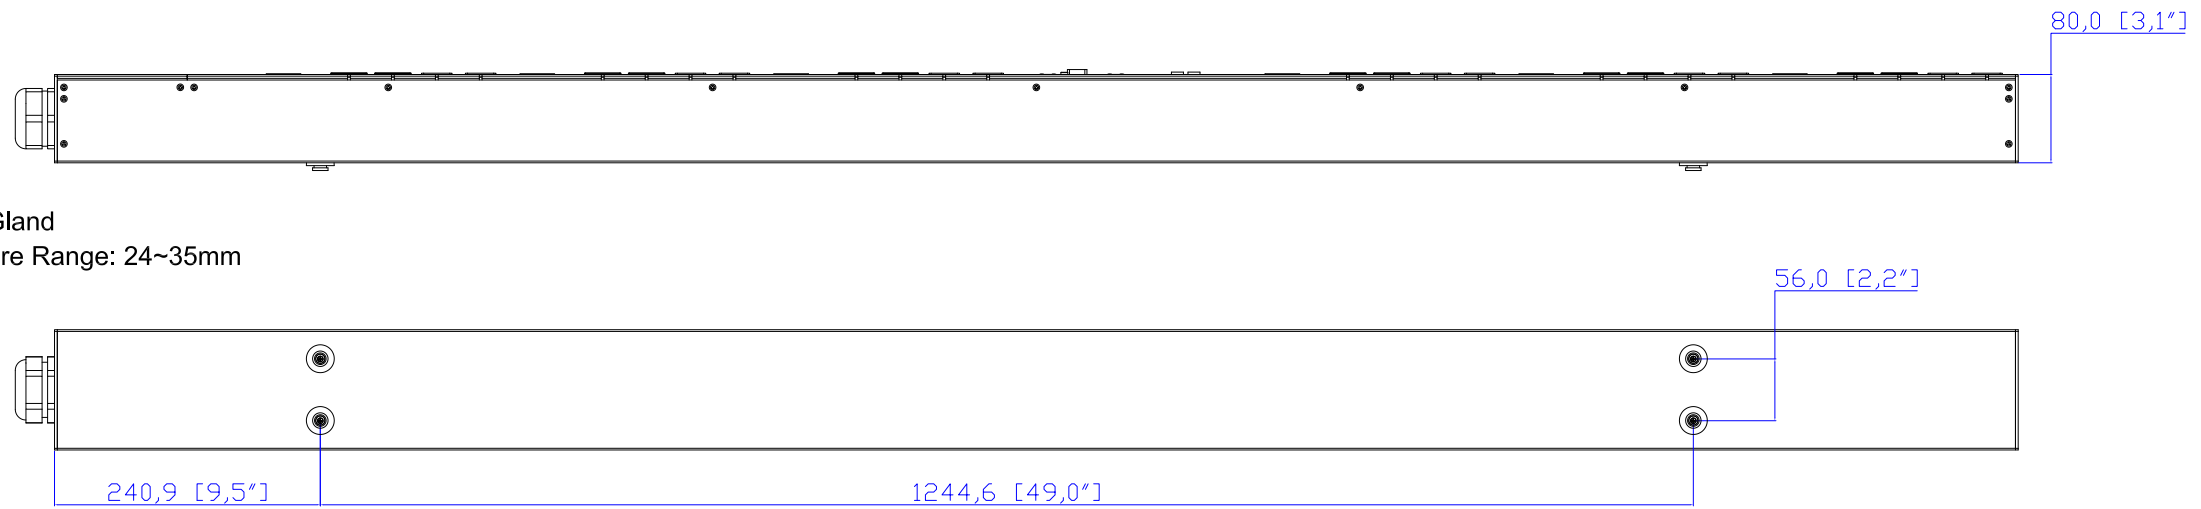

1. KST RNBS 14~6 or equivalent terminals for 6 AWG Wire
2. Inside diameter 6.4 mm & Outside diameter 12mm ring for M6 screw

VIEW A

VIEW B

VIEW C

M50 Cable Gland
Assembly Wire Range: 24~35mm

NOTES:
1. ALL DIMENSIONS ARE MILLIMETERS [INCHES].

 www.raritan.com		PROJECTION THIRD ANGLE	DO NOT SCALE DRAWING	TITLE: iPDU Zero U, Three Phase, 48A/380V-415V, Plug Type: 48A Terminal 3Φ-Y Outlet Type: (24)IEC320 C13 & (24)IEC320 C19.
			SHEET 1 OF 1	
DRAWN : EVA LIN	Sep. 13, 2011	THIS DRAWING AND SPECIFICATIONS HEREIN ARE THE PROPERTY OF RARITAN, INC. AND SHALL NOT BE COPIED, REPRODUCED OR USED, IN WHOLE OR IN PART, AS THE BASIS FOR THE MANUFACTURE OR SALE OF ITEMS WITHOUT WRITTEN PERMISSION FROM RARITAN, INC. THIS DRAWING IS BASED UPON LATEST AVAILABLE INFORMATION AND IS SUBJECT TO CHANGE WITHOUT NOTICE.	DWG NO.	REV.
ENGINEER: Kevin_L	Sep. 13, 2011		MPX2-5956XV/MPX2-4956XV	A
APPROVED: Tom_H	Sep. 13, 2011			