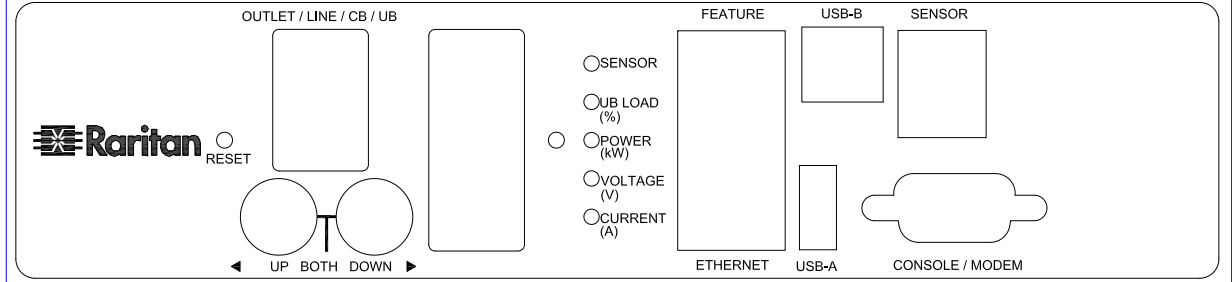

1. KST RNBS 14~6 or equivalent terminals for 6 AWG Wire
2. Inside diameter 6.4 mm & Outside diameter 12mm ring for M6 screw

VIEW A

VIEW B

VIEW C

M50 Cable Gland
Assembly Wire Range: 24~35mm

NOTES:
1. ALL DIMENSIONS ARE MILLIMETERS [INCHES].

 www.raritan.com		PROJECTION THIRD ANGLE	DO NOT SCALE DRAWING	TITLE: iPDU Zero U, Three Phase, 48A/380V-415V, Plug Type: 48A Terminal 3Φ-Y Outlet Type: (24)IEC320 C13 & (24)IEC320 C19.
			SHEET 1 OF 1	
DRAWN : EVA LIN	Sep. 13, 2011	THIS DRAWING AND SPECIFICATIONS HEREIN ARE THE PROPERTY OF RARITAN, INC. AND SHALL NOT BE COPIED, REPRODUCED OR USED, IN WHOLE OR IN PART, AS THE BASIS FOR THE MANUFACTURE OR SALE OF ITEMS WITHOUT WRITTEN PERMISSION FROM RARITAN, INC. THIS DRAWING IS BASED UPON LATEST AVAILABLE INFORMATION AND IS SUBJECT TO CHANGE WITHOUT NOTICE.	DWG NO.	REV.
ENGINEER: Kevin_L	Sep. 13, 2011		MPX2-5956XV/MPX2-4956XV	A
APPROVED: Tom_H	Sep. 13, 2011			