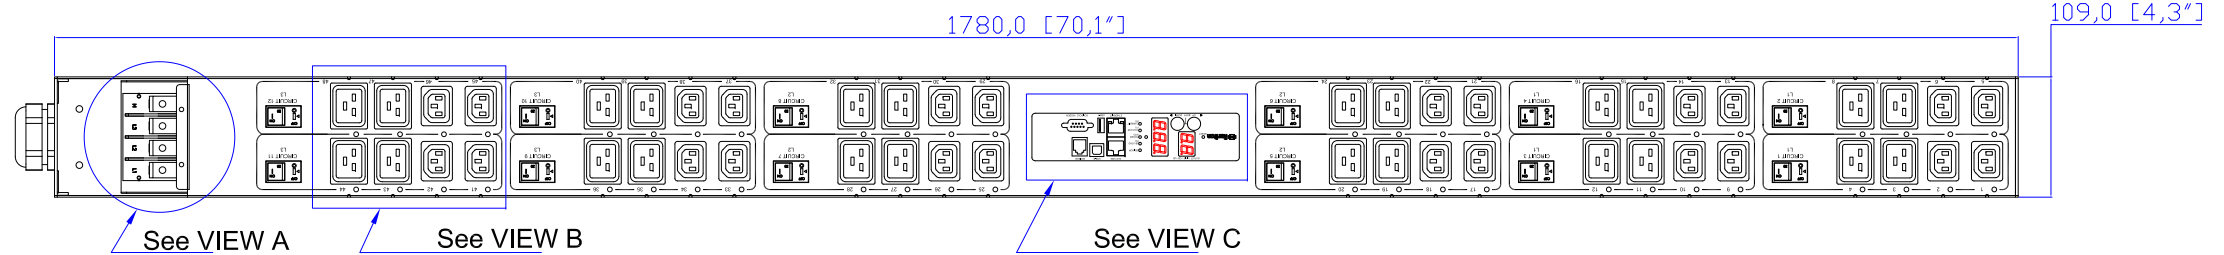

1. KST RNBS 14~6 or equivalent terminals for 6 AWG Wire
2. Inside diameter 6.4 mm & Outside diameter 12mm ring for M6 screw

VIEW A

VIEW B

VIEW C

M50 Cable Gland
Assembly Wire Range: 24~35mm

NOTES:
1. ALL DIMENSIONS ARE MILLIMETERS [INCHES].

 www.raritan.com		PROJECTION THIRD ANGLE	DO NOT SCALE DRAWING	TITLE: iPDU Zero U, Three Phase, 48A/380V-415V, Plug Type: 48A Terminal 3Φ-Y Outlet Type: (24)IEC320 C13 & (24)IEC320 C19.
			SHEET 1 OF 1	
DRAWN : EVA LIN	Sep. 13, 2011	THIS DRAWING AND SPECIFICATIONS HEREIN ARE THE PROPERTY OF RARITAN, INC. AND SHALL NOT BE COPIED, REPRODUCED OR USED, IN WHOLE OR IN PART, AS THE BASIS FOR THE MANUFACTURE OR SALE OF ITEMS WITHOUT WRITTEN PERMISSION FROM RARITAN, INC. THIS DRAWING IS BASED UPON LATEST AVAILABLE INFORMATION AND IS SUBJECT TO CHANGE WITHOUT NOTICE.	DWG NO.	REV.
ENGINEER: Kevin_L	Sep. 13, 2011		MPX2-5956XV/MPX2-4956XV	A
APPROVED: Tom_H	Sep. 13, 2011			