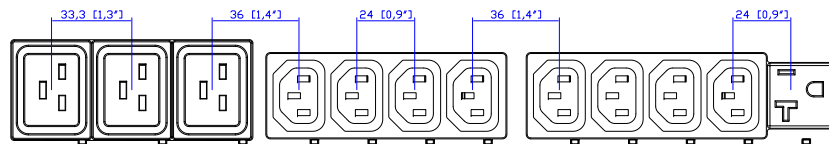

NEMA L21-30P

VIEW A

VIEW B

VIEW C

NOTES:
1. ALL DIMENSIONS ARE MILLIMETERS [INCHES].

DO NOT SCALE DRAWING
SHEET 1 OF 1

THIS DRAWING AND SPECIFICATIONS HEREIN ARE THE PROPERTY OF RARITAN, INC. AND SHALL NOT BE COPIED, REPRODUCED OR USED, IN WHOLE OR IN PART, AS THE BASIS FOR THE MANUFACTURE OR SALE OF ITEMS WITHOUT WRITTEN PERMISSION FROM RARITAN, INC. THIS DRAWING IS BASED UPON LATEST AVAILABLE INFORMATION AND IS SUBJECT TO CHANGE WITHOUT NOTICE.

TITLE: iPDU Zero U,
Three phase 24A / 190V-208V
Plug Type: NEMA L21-30P
Outlet Type: 190-208V: C13 (24), C19 (9)
110-120V: 5-20R (3)

DRAWN : EVA LIN May 29,2013
ENGINEER: Siang_H May 29,2013
APPROVED: Tom_H May 29,2013