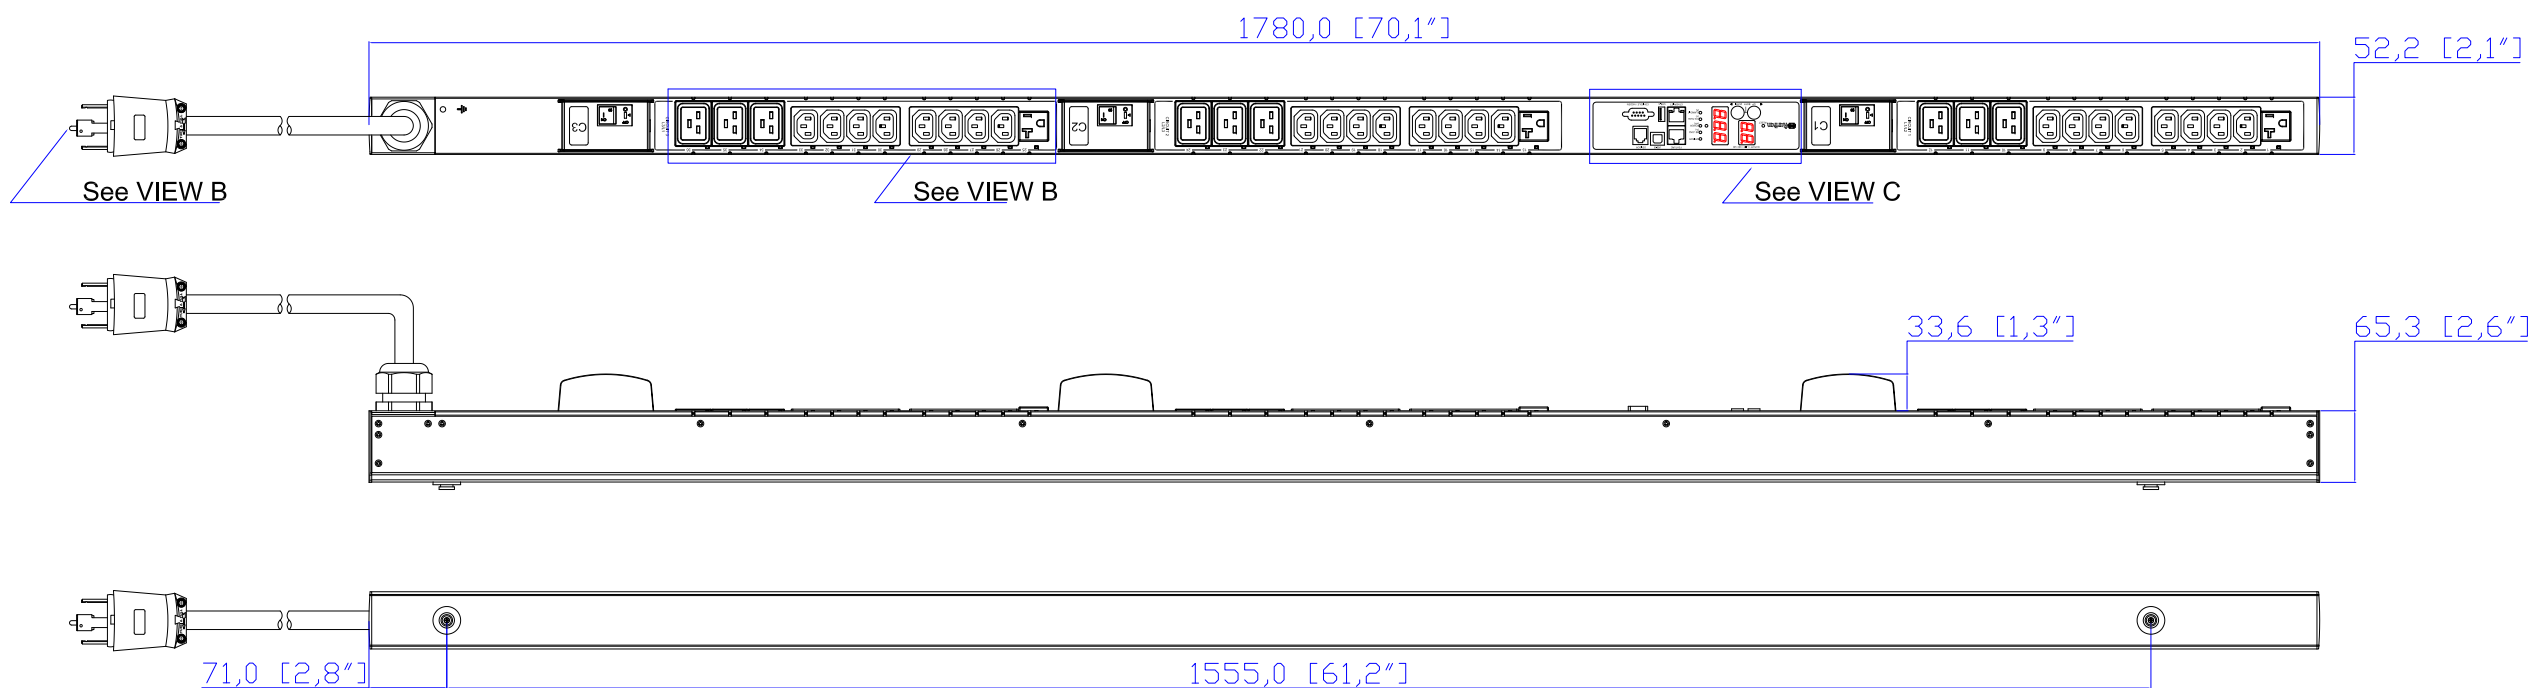

NEMA L21-30P

VIEW A

VIEW B

VIEW C

NOTES:
1. ALL DIMENSIONS ARE MILLIMETERS [INCHES].

DO NOT SCALE DRAWING
SHEET 1 OF 1

THIS DRAWING AND SPECIFICATIONS HEREIN ARE THE PROPERTY OF RARITAN, INC. AND SHALL NOT BE COPIED, REPRODUCED OR USED, IN WHOLE OR IN PART, AS THE BASIS FOR THE MANUFACTURE OR SALE OF ITEMS WITHOUT WRITTEN PERMISSION FROM RARITAN, INC. THIS DRAWING IS BASED UPON LATEST AVAILABLE INFORMATION AND IS SUBJECT TO CHANGE WITHOUT NOTICE.

TITLE: iPDU Zero U,
Three phase 24A / 190V-208V
Plug Type: NEMA L21-30P
Outlet Type: 190-208V: C13 (24), C19 (9)
110-120V: 5-20R (3)

DRAWN : EVA LIN May 29,2013
ENGINEER: Siang_H May 29,2013
APPROVED: Tom_H May 29,2013

DWG NO. **MPX2-5958 & MPX2-4958** REV. **A**