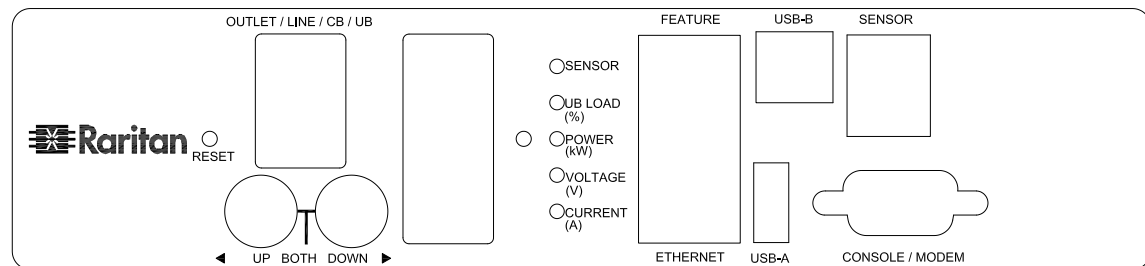

NEMA L21-30P

VIEW A

VIEW B

VIEW C

NOTES:
1. ALL DIMENSIONS ARE MILLIMETERS [INCHES].

DO NOT SCALE DRAWING
SHEET 1 OF 1

THIS DRAWING AND SPECIFICATIONS HEREIN ARE THE PROPERTY OF RARITAN, INC. AND SHALL NOT BE COPIED, REPRODUCED OR USED, IN WHOLE OR IN PART, AS THE BASIS FOR THE MANUFACTURE OR SALE OF ITEMS WITHOUT WRITTEN PERMISSION FROM RARITAN, INC. THIS DRAWING IS BASED UPON LATEST AVAILABLE INFORMATION AND IS SUBJECT TO CHANGE WITHOUT NOTICE.

TITLE: iPDU Zero U,
Three phase 24A / 190V-208V
Plug Type: NEMA L21-30P
Outlet Type: 190-208V: C13 (24), C19 (9)
110-120V: 5-20R (3)

DRAWN : EVA LIN May 29,2013
ENGINEER: Siang_H May 29,2013
APPROVED: Tom_H May 29,2013