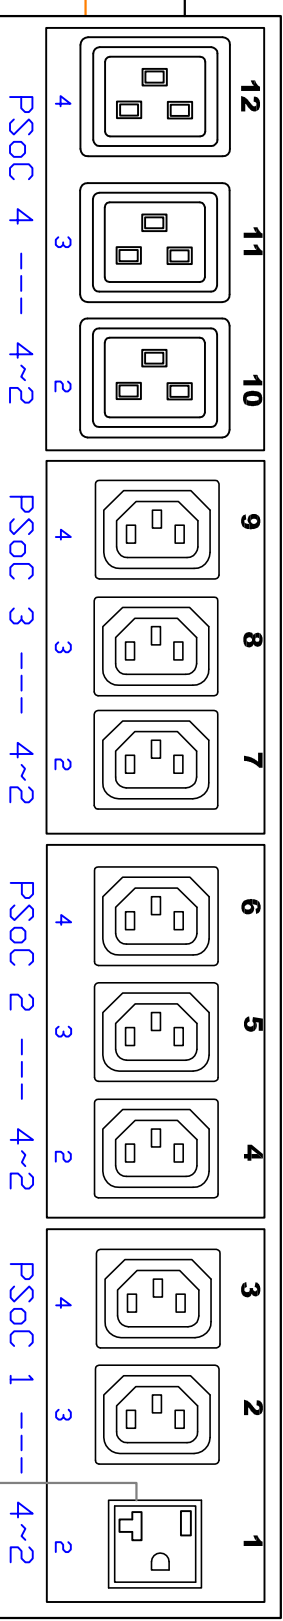

CIRCUIT 1

CIRCUIT 2

CIRCUIT 3

 www.raritan.com		 PROJECTION THIRD ANGLE	DO NOT SCALE DRAWING SHEET 1 OF 1	TITLE: iPDU 0U, Metered & Switched, Three phase Wye 24A / 190 ~ 208V Input : NEMA L21-30P Output : (24) C13, (9) C19, (3) 5-20R

THIS DRAWING AND SPECIFICATIONS HEREIN ARE THE PROPERTY OF Raritan, Inc. AND SHALL NOT BE COPIED, REPRODUCED OR USED, IN WHOLE OR IN PART, AS THE BASIS FOR THE MANUFACTURE OR SALE OF ITEMS WITHOUT WRITTEN PERMISSION FROM Raritan, Inc. THIS DRAWING IS BASED UPON LATEST AVAILABLE INFORMATION AND IS SUBJECT TO CHANGE WITHOUT NOTICE.

DWG NO. **TPX2-5958** REV. **A**