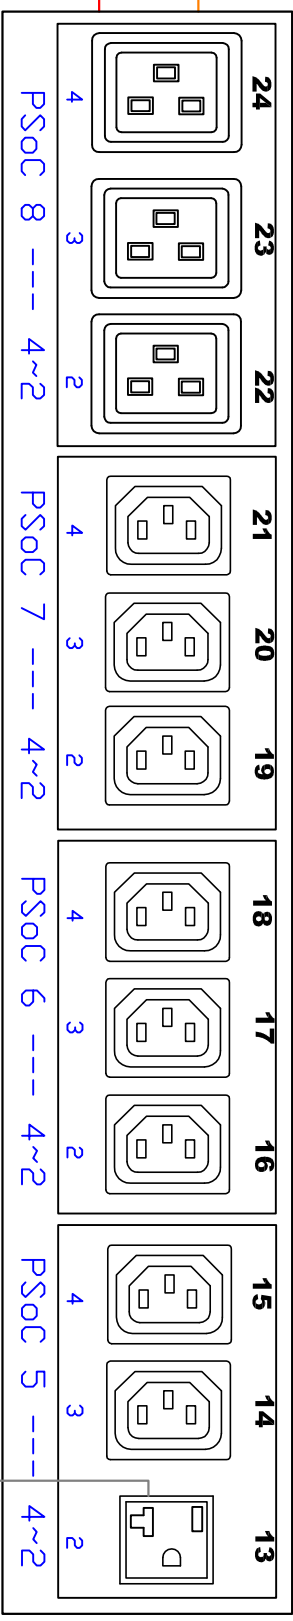

CIRCUIT 1

CIRCUIT 2

CIRCUIT 3

 www.raritan.com		 PROJECTION THIRD ANGLE	DO NOT SCALE DRAWING SHEET 1 OF 1	TITLE: iPDU 0U, Metered & Switched, Three phase Wye 24A / 190 ~ 208V Input : NEMA L21-30P Output : (24) C13, (9) C19, (3) 5-20R

THIS DRAWING AND SPECIFICATIONS HEREIN ARE THE PROPERTY OF Raritan, Inc. AND SHALL NOT BE COPIED, REPRODUCED OR USED, IN WHOLE OR IN PART, AS THE BASIS FOR THE MANUFACTURE OR SALE OF ITEMS WITHOUT WRITTEN PERMISSION FROM Raritan, Inc. THIS DRAWING IS BASED UPON LATEST AVAILABLE INFORMATION AND IS SUBJECT TO CHANGE WITHOUT NOTICE.

DWG NO. **TPX2-5958** REV. **A**