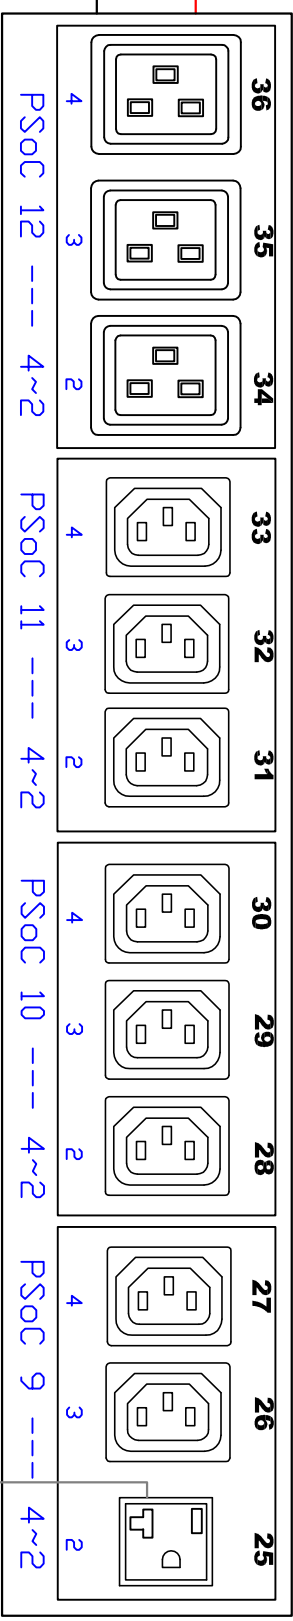

CIRCUIT 1

CIRCUIT 2

CIRCUIT 3

 www.raritan.com		 PROJECTION THIRD ANGLE	DO NOT SCALE DRAWING SHEET 1 OF 1	TITLE: iPDU 0U, Metered & Switched, Three phase Wye 24A / 190 ~ 208V Input : NEMA L21-30P Output : (24) C13, (9) C19, (3) 5-20R

THIS DRAWING AND SPECIFICATIONS HEREIN ARE THE PROPERTY OF Raritan, Inc. AND SHALL NOT BE COPIED, REPRODUCED OR USED, IN WHOLE OR IN PART, AS THE BASIS FOR THE MANUFACTURE OR SALE OF ITEMS WITHOUT WRITTEN PERMISSION FROM Raritan, Inc. THIS DRAWING IS BASED UPON LATEST AVAILABLE INFORMATION AND IS SUBJECT TO CHANGE WITHOUT NOTICE.

DWG NO. **TPX2-5958** REV. **A**