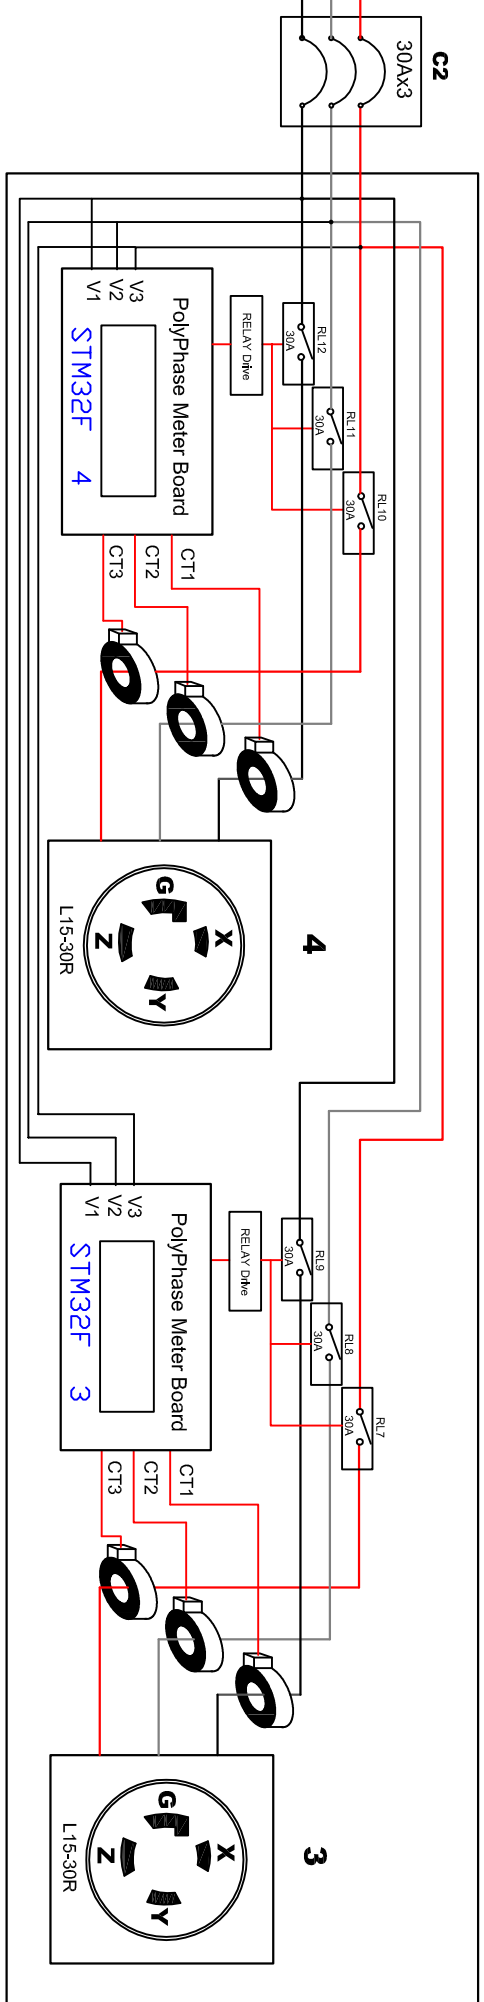

CIRCUIT 1

CIRCUIT 2

CIRCUIT 3

 www.raritan.com		 PROJECTION THIRD ANGLE	DO NOT SCALE DRAWING
			SHEET 1 OF 1
TITLE: iPDU 3U, Metered & Switched, 3 phase, Wye 63A / 380-415V Input : IEC60309 63A Plug Output : IEC60309 63A Receptacle x 2			
DRAWN : Tomy ENGINEER: Kevin.Chu APPROVED: Alex.Lee	MAR/01/2012 MAR/01/2012 MAR/01/2012	THIS DRAWING AND SPECIFICATIONS HEREIN ARE THE PROPERTY OF RARITAN, INC. AND SHALL NOT BE COPIED, REPRODUCED OR USED, IN WHOLE OR IN PART, AS THE BASIS FOR THE MANUFACTURE OR SALE OF ITEMS WITHOUT WRITTEN PERMISSION FROM RARITAN, INC. THIS DRAWING IS BASED UPON LATEST AVAILABLE INFORMATION AND IS SUBJECT TO CHANGE WITHOUT NOTICE.	
DWG NO. TPX2-5992R		REV.	A