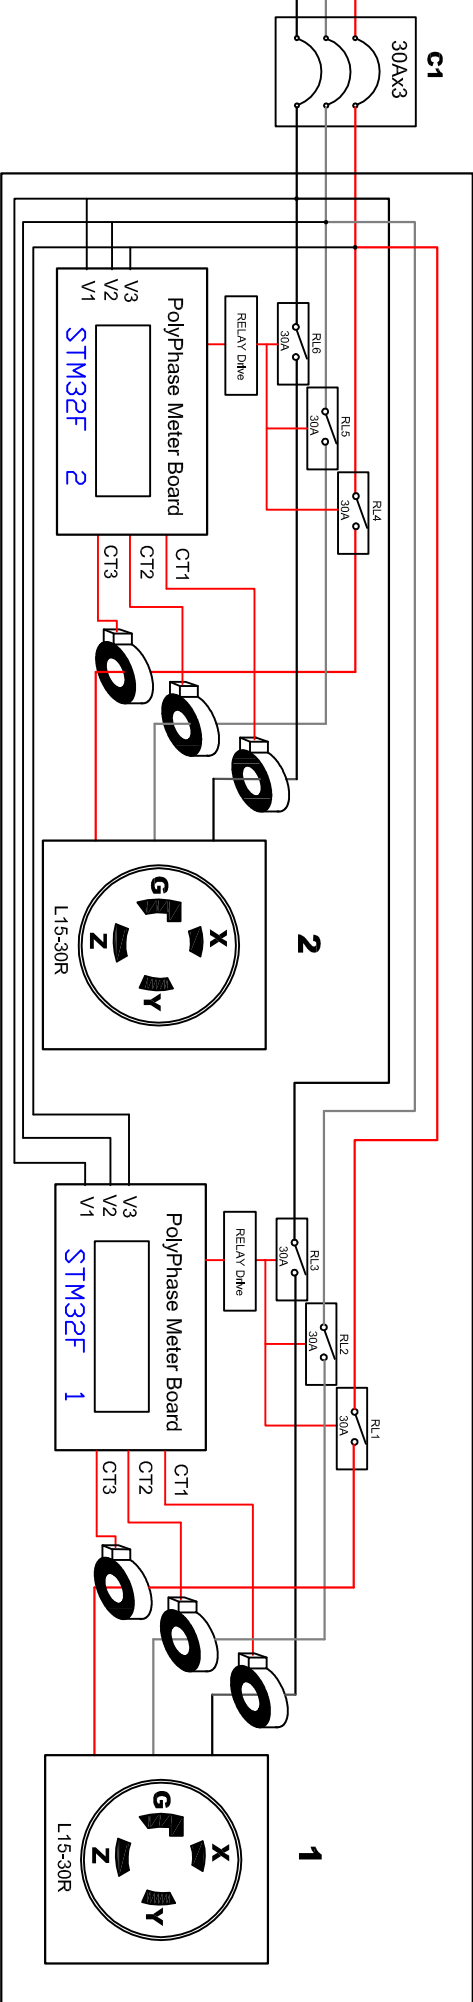

CIRCUIT 1

CIRCUIT 2

CIRCUIT 3

 www.raritan.com		 PROJECTION THIRD ANGLE	DO NOT SCALE DRAWING
			SHEET 1 OF 1
TITLE: iPDU 3U, Metered & Switched, 3 phase, Wye 63A / 380-415V Input : IEC60309 63A Plug Output : IEC60309 63A Receptacle x 2			
DRAWN : Tomy ENGINEER: Kevin.Chu APPROVED: Alex.Lee	MAR/01/2012 MAR/01/2012 MAR/01/2012	THIS DRAWING AND SPECIFICATIONS HEREIN ARE THE PROPERTY OF RARITAN, INC. AND SHALL NOT BE COPIED, REPRODUCED OR USED, IN WHOLE OR IN PART, AS THE BASIS FOR THE MANUFACTURE OR SALE OF ITEMS WITHOUT WRITTEN PERMISSION FROM RARITAN, INC. THIS DRAWING IS BASED UPON LATEST AVAILABLE INFORMATION AND IS SUBJECT TO CHANGE WITHOUT NOTICE.	
DWG NO. TPX2-5992R		REV.	A