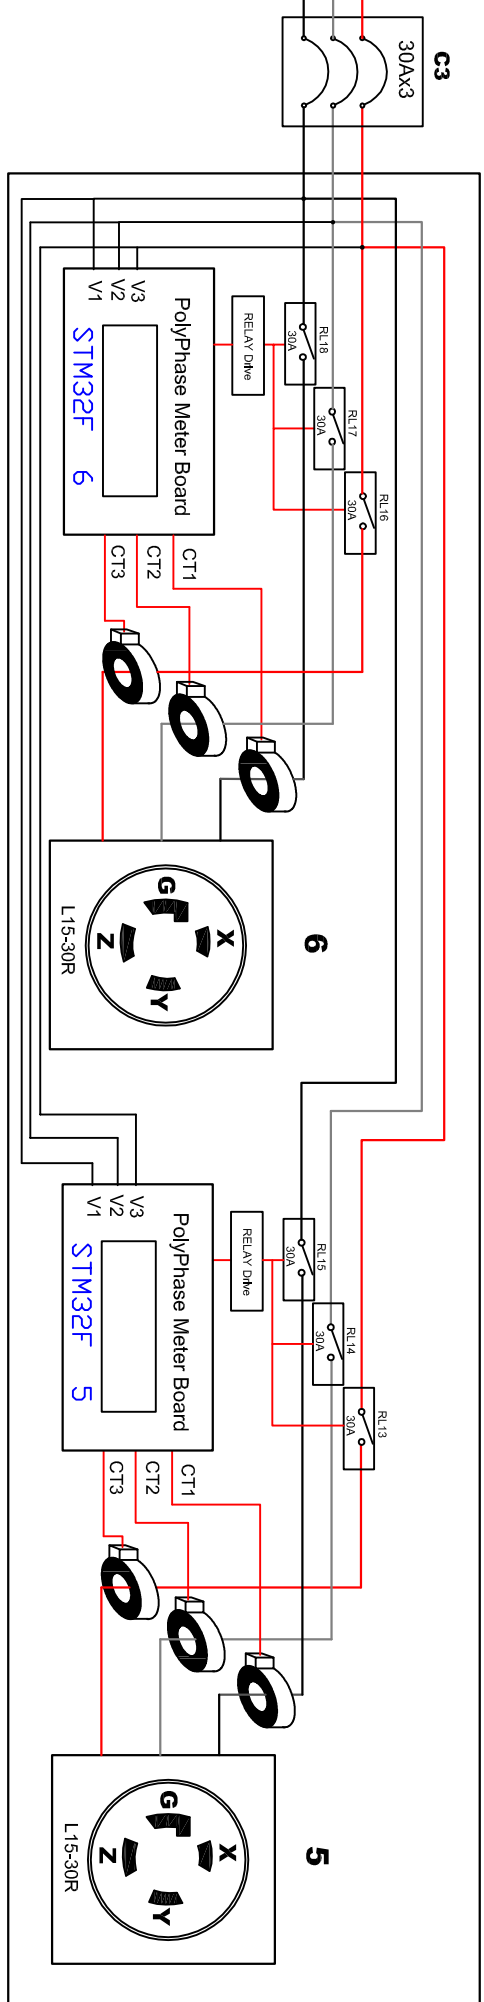

CIRCUIT 1

CIRCUIT 2

CIRCUIT 3

 www.raritan.com		 PROJECTION THIRD ANGLE	DO NOT SCALE DRAWING
			SHEET 1 OF 1
TITLE: iPDU 3U, Metered & Switched, 3 phase, Wye 63A / 380-415V Input : IEC60309 63A Plug Output : IEC60309 63A Receptacle x 2			
DRAWN : Tomy ENGINEER: Kevin.Chu APPROVED: Alex.Lee	MAR/01/2012 MAR/01/2012 MAR/01/2012	THIS DRAWING AND SPECIFICATIONS HEREIN ARE THE PROPERTY OF RARITAN, INC. AND SHALL NOT BE COPIED, REPRODUCED OR USED, IN WHOLE OR IN PART, AS THE BASIS FOR THE MANUFACTURE OR SALE OF ITEMS WITHOUT WRITTEN PERMISSION FROM RARITAN, INC. THIS DRAWING IS BASED UPON LATEST AVAILABLE INFORMATION AND IS SUBJECT TO CHANGE WITHOUT NOTICE.	
DWG NO. TPX2-5992R		REV.	A