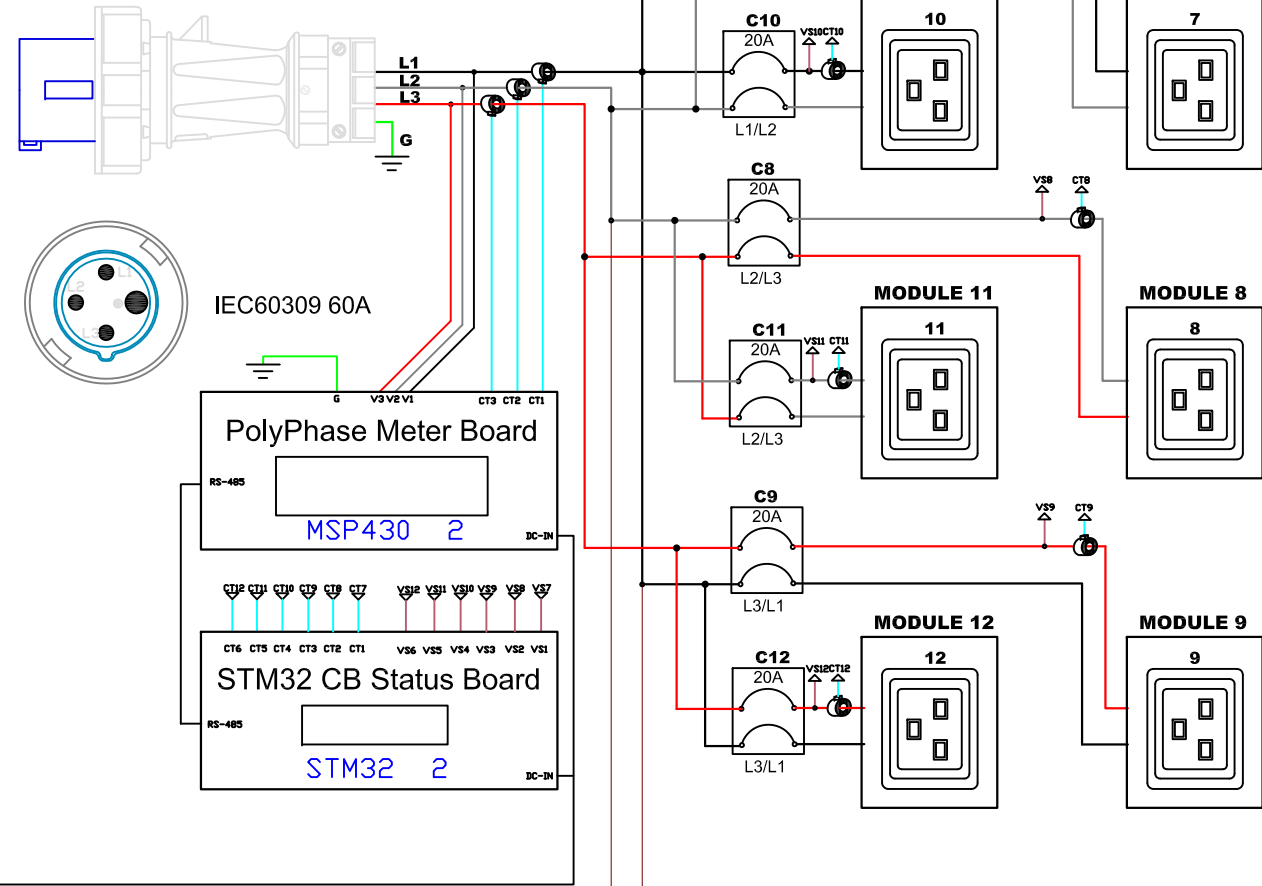

LINE A

LINE B

 A brand of 		PROJECTION THIRD ANGLE	DO NOT SCALE DRAWING SHEET 1 OF 1	TITLE: iPDU 0U, Metered only, 3 phase, Delta 48Ax2 / 208~240V Input : (2) IEC60309 60A 3P Output : (12) C19
		THIS DRAWING AND SPECIFICATIONS HEREIN ARE THE PROPERTY OF RARITAN, INC. AND SHALL NOT BE COPIED, REPRODUCED OR USED, IN WHOLE OR IN PART, AS THE BASIS FOR THE MANUFACTURE OR SALE OF ITEMS WITHOUT WRITTEN PERMISSION FROM RARITAN, INC. THIS DRAWING IS BASED UPON LATEST AVAILABLE INFORMATION AND IS SUBJECT TO CHANGE WITHOUT NOTICE.		DWG NO. TPX3-1106X2-V2
Drawing Maker: Albert.Lee	JUN/05/2019			REV. 2A
Design Engineer:				
Approver: Alex Lee	JUN/05/2019			