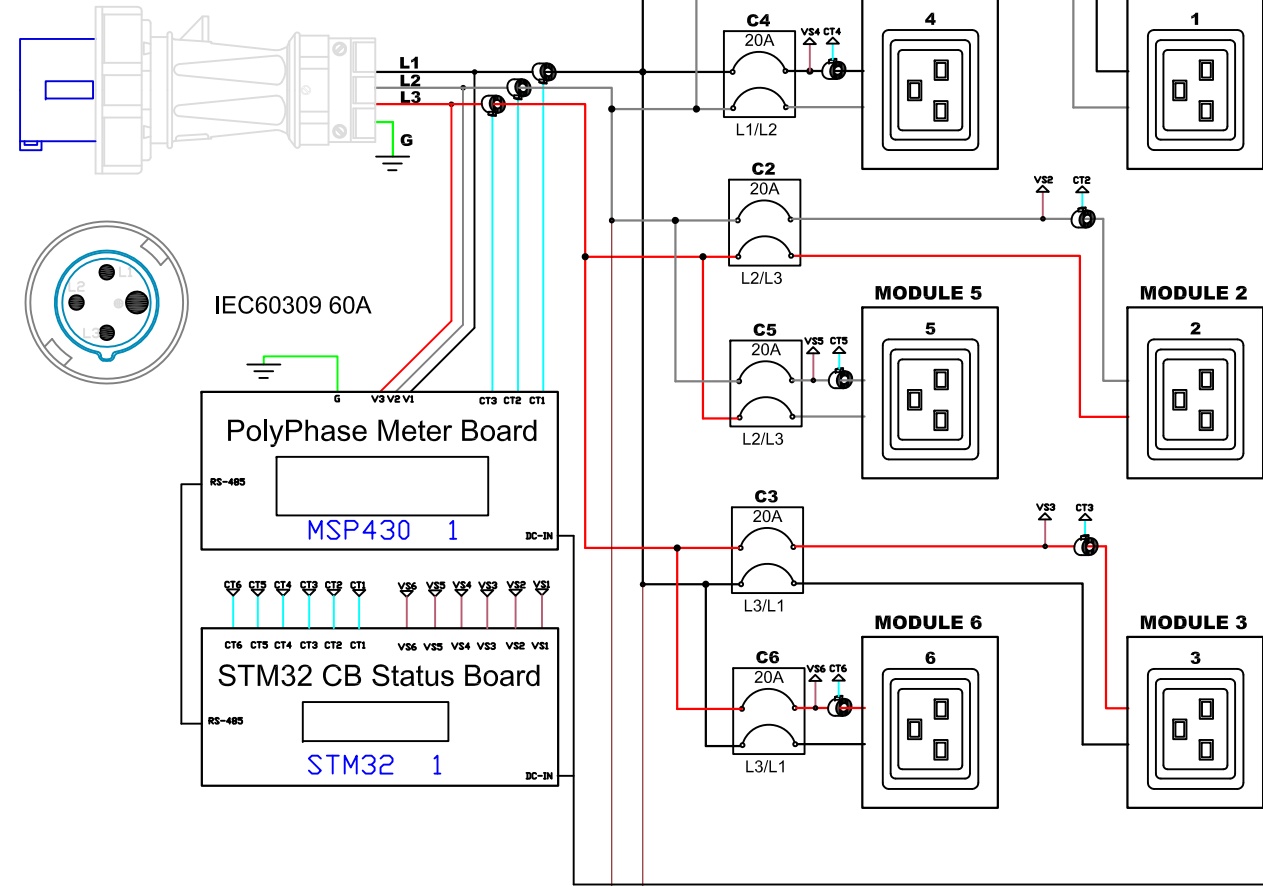

LINE A

LINE B

 A brand of 		PROJECTION THIRD ANGLE	DO NOT SCALE DRAWING SHEET 1 OF 1	TITLE: iPDU 0U, Metered only, 3 phase, Delta 48Ax2 / 208~240V Input : (2) IEC60309 60A 3P Output : (12) C19
		THIS DRAWING AND SPECIFICATIONS HEREIN ARE THE PROPERTY OF RARITAN, INC. AND SHALL NOT BE COPIED, REPRODUCED OR USED, IN WHOLE OR IN PART, AS THE BASIS FOR THE MANUFACTURE OR SALE OF ITEMS WITHOUT WRITTEN PERMISSION FROM RARITAN, INC. THIS DRAWING IS BASED UPON LATEST AVAILABLE INFORMATION AND IS SUBJECT TO CHANGE WITHOUT NOTICE.		DWG NO. TPX3-1106X2-V2
Drawing Maker: Albert.Lee	JUN/05/2019			REV. 2A
Design Engineer:				
Approver: Alex Lee	JUN/05/2019			