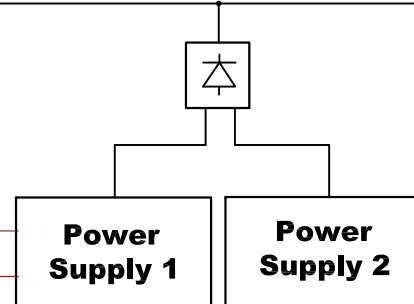

LINE A

LINE B

 A brand of 		PROJECTION THIRD ANGLE	DO NOT SCALE DRAWING SHEET 1 OF 1	TITLE: iPDU 0U, Metered only, 3 phase, Delta 48Ax2 / 208~240V Input : (2) IEC60309 60A 3P Output : (12) C19
		THIS DRAWING AND SPECIFICATIONS HEREIN ARE THE PROPERTY OF RARITAN, INC. AND SHALL NOT BE COPIED, REPRODUCED OR USED, IN WHOLE OR IN PART, AS THE BASIS FOR THE MANUFACTURE OR SALE OF ITEMS WITHOUT WRITTEN PERMISSION FROM RARITAN, INC. THIS DRAWING IS BASED UPON LATEST AVAILABLE INFORMATION AND IS SUBJECT TO CHANGE WITHOUT NOTICE.		DWG NO. TPX3-1106X2-V2
Drawing Maker: Albert.Lee	JUN/05/2019			REV. 2A
Design Engineer:				
Approver: Alex Lee	JUN/05/2019			