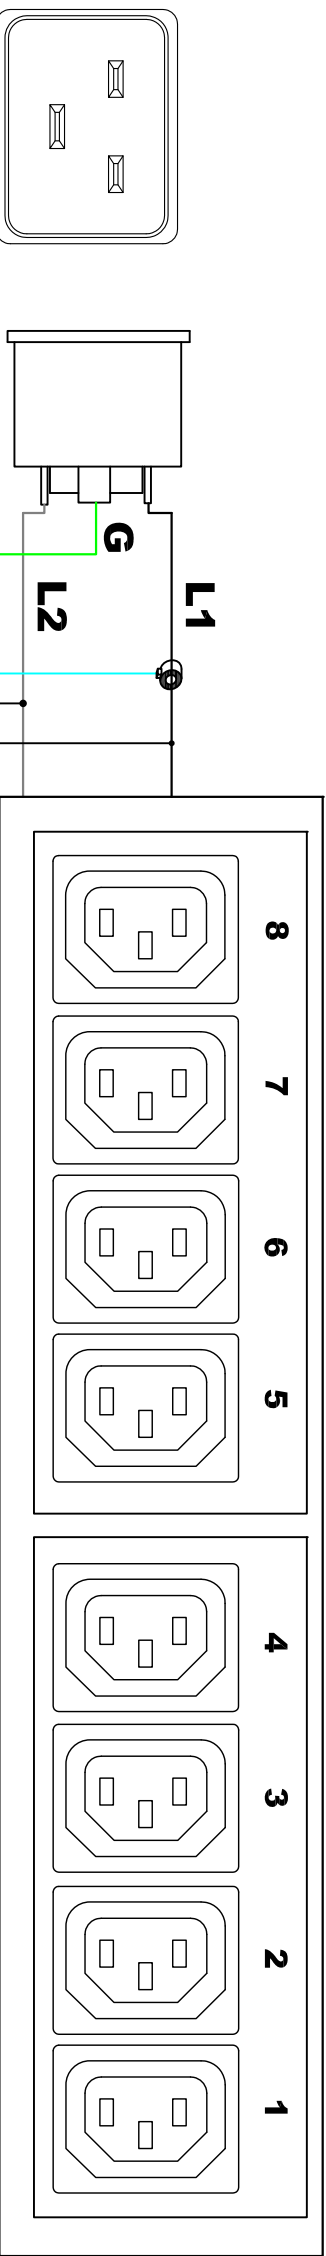

MODULE 1

IEC60320 C20

IEC60320 C19

NEMA 6-20P

<p>Raritan A brand of Legrand</p>		<p>PROJECTION THIRD ANGLE</p>	<p>DO NOT SCALE DRAWING SHEET 1 OF 1</p>	<p>TITLE: IPDU 1U, Metered Only, Single phase 16A / 200 ~ 240V Input : IEC60320/C20 + PXI-620PC19L Output : (8) CT3</p>	<p>DWG NO. TPX3-1176R</p>	<p>REV. 2A</p>
<p>THIS DRAWING AND SPECIFICATIONS HEREIN ARE THE PROPERTY OF RARITAN, INC. AND SHALL NOT BE COPIED, REPRODUCED OR USED, IN WHOLE OR IN PART, AS THE BASIS FOR THE MANUFACTURE OR SALE OF ITEMS WITHOUT WRITTEN PERMISSION FROM RARITAN, INC. THIS DRAWING IS BASED UPON LATEST AVAILABLE INFORMATION AND IS SUBJECT TO CHANGE WITHOUT NOTICE.</p>						