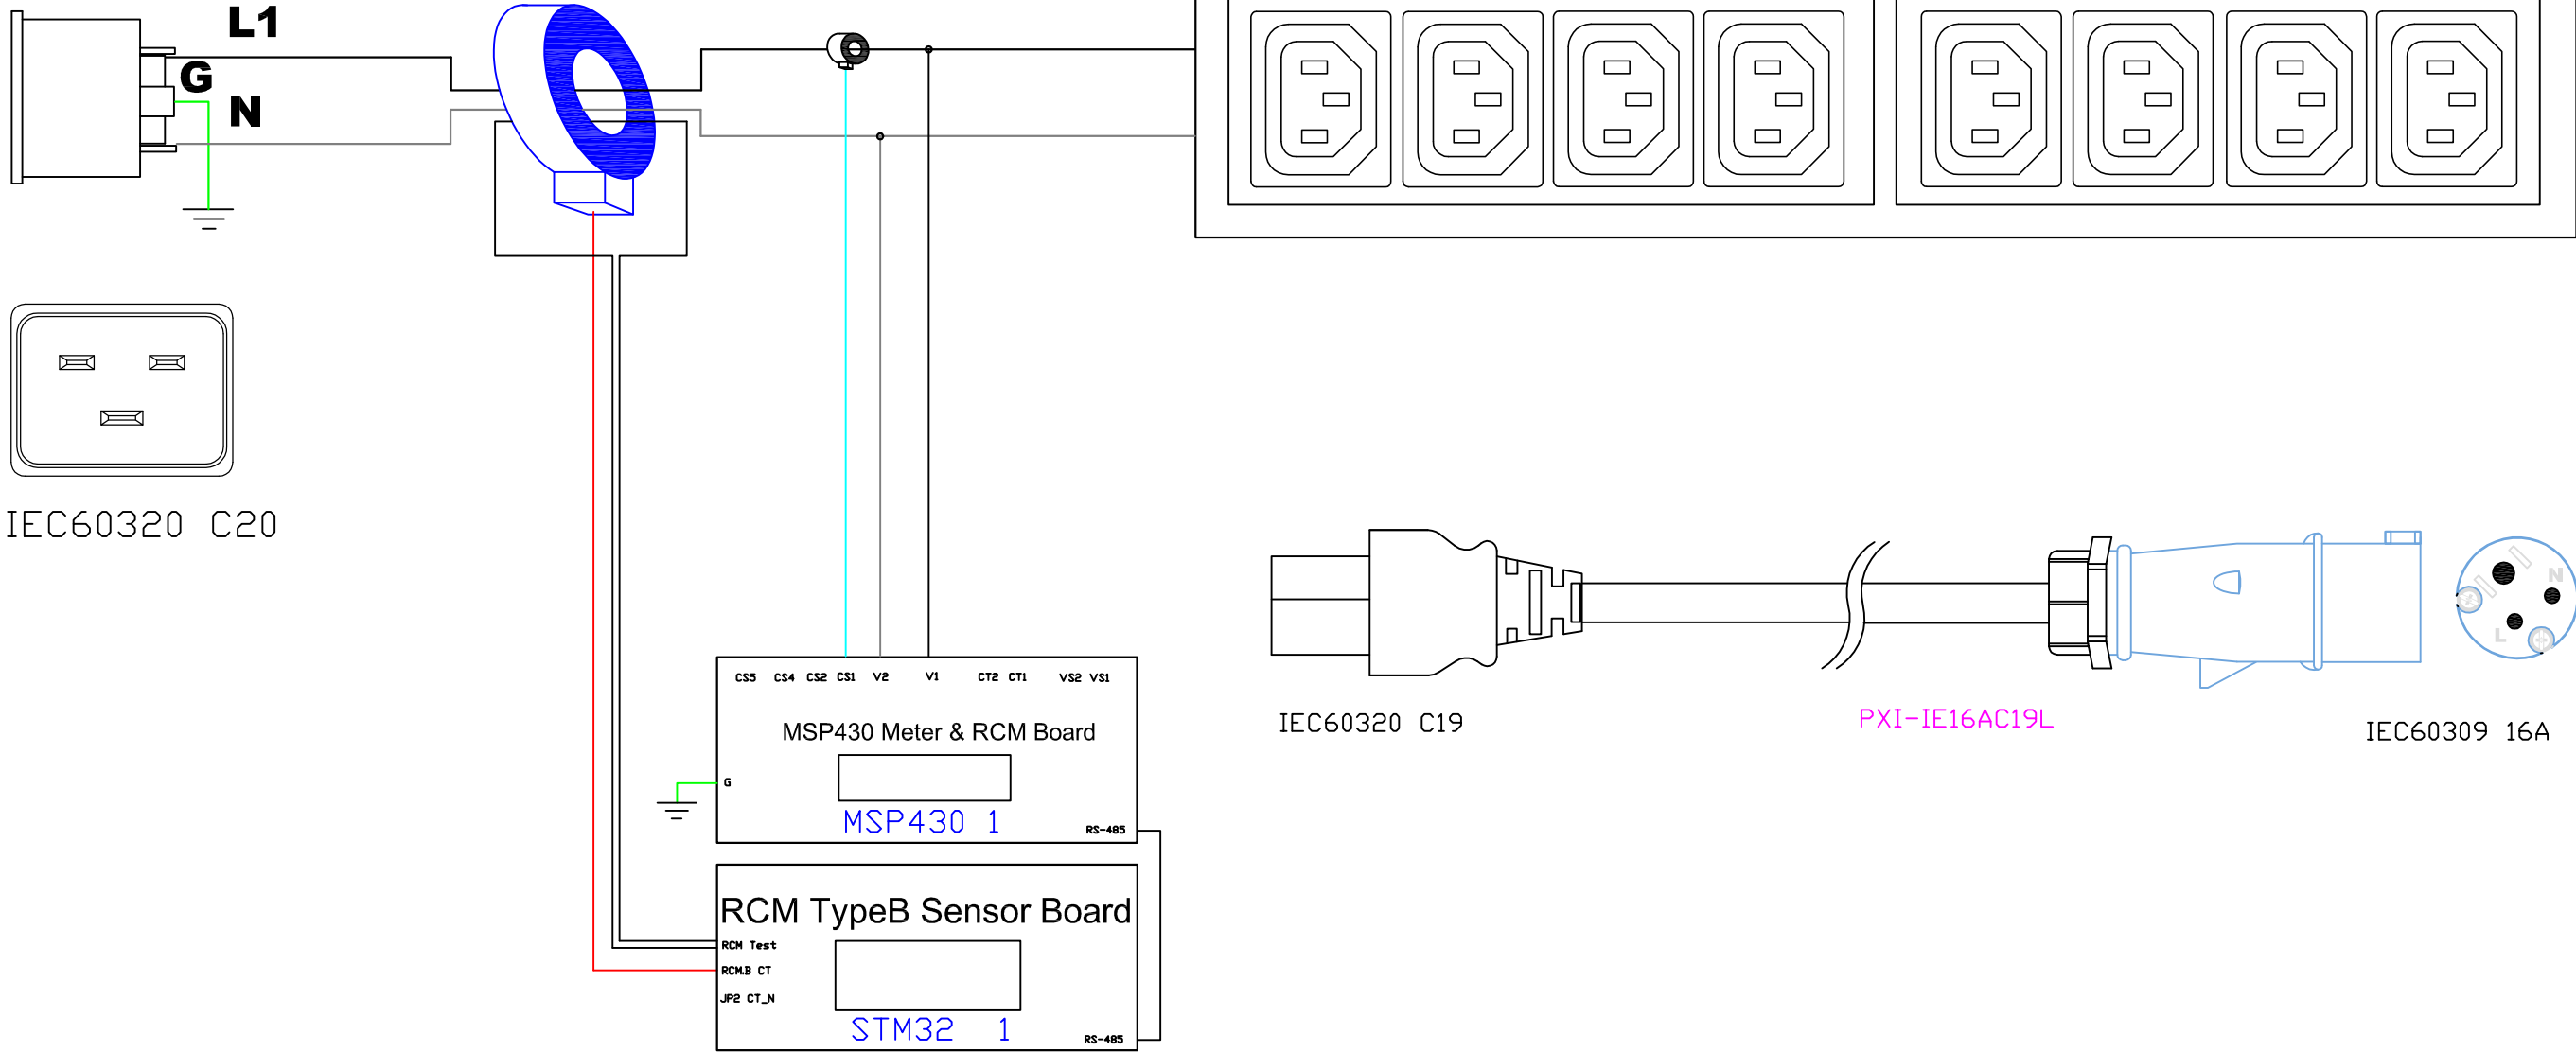

MODULE 1

IEC60320 C20

IEC60320 C19

PXI-IE16AC19L

IEC60309 16A

| | | | | |
|--|-------------|---|-----------------------|--|
| <p>Raritan A brand of legrand</p> | | PROJECTION THIRD ANGLE | DO NOT SCALE DRAWING | TITLE: iPDU 1U, Metered Only, Single phase 16A / 200-240V Input : IEC60320/C20 + PXI-IEC16AC19L Output : (8) C13 |
| | | | SHEET 1 OF 1 | |
| DRAWN : Albert.Lee | AUG/29/2019 | THIS DRAWING AND SPECIFICATIONS HEREIN ARE THE PROPERTY OF RARITAN, INC. AND SHALL NOT BE COPIED, REPRODUCED OR USED, IN WHOLE OR IN PART, AS THE BASIS FOR THE MANUFACTURE OR SALE OF ITEMS WITHOUT WRITTEN PERMISSION FROM RARITAN, INC. THIS DRAWING IS BASED UPON LATEST AVAILABLE INFORMATION AND IS SUBJECT TO CHANGE WITHOUT NOTICE.. | DWG NO. | REV. |
| ENGINEER: | | | TPX3-1190R-M11 | 2A |
| APPROVED: Alex.Lee | AUG/29/2019 | | | |