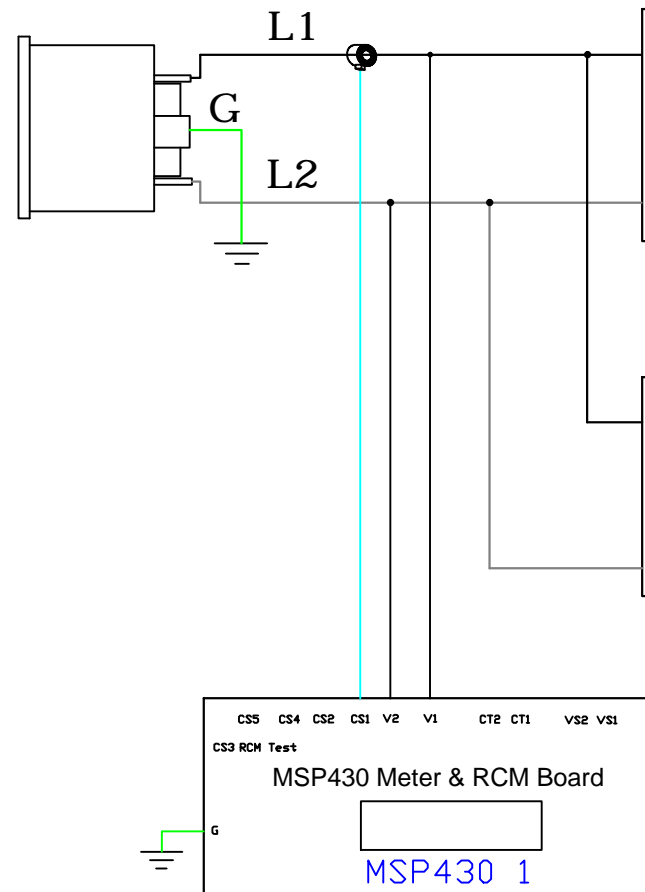

IEC60320 C20

IEC60320 C19

NEMA L6-20P

<p><b>Raritan</b> A brand of  <b>Legrand</b></p>	PROJECTION THIRD ANGLE	DO NOT SCALE DRAWING <b>SHEET 1 OF 1</b>	TITLE: iPDU 0 U Single Phase , 16A/200V-240V Plug Type: NEMA L6-20P Outlet Type: (24) C13, (6) C19		
	Drawing Maker: Albert.Lee    MAR/28/2017	THIS DRAWING AND SPECIFICATIONS HEREIN ARE THE PROPERTY OF RARITAN, INC. AND SHALL NOT BE COPIED, REPRODUCED OR USED, IN WHOLE OR IN PART, AS THE BASIS FOR THE MANUFACTURE OR SALE OF ITEMS WITHOUT WRITTEN PERMISSION FROM RARITAN, INC. THIS DRAWING IS BASED UPON LATEST AVAILABLE INFORMATION AND IS SUBJECT TO CHANGE WITHOUT NOTICE.		DWG NO.	REV.
	Design Engineer:			<b>TPX3-1354</b>	<b>2A</b>
Approver: Alex Lee    MAR/28/2017					