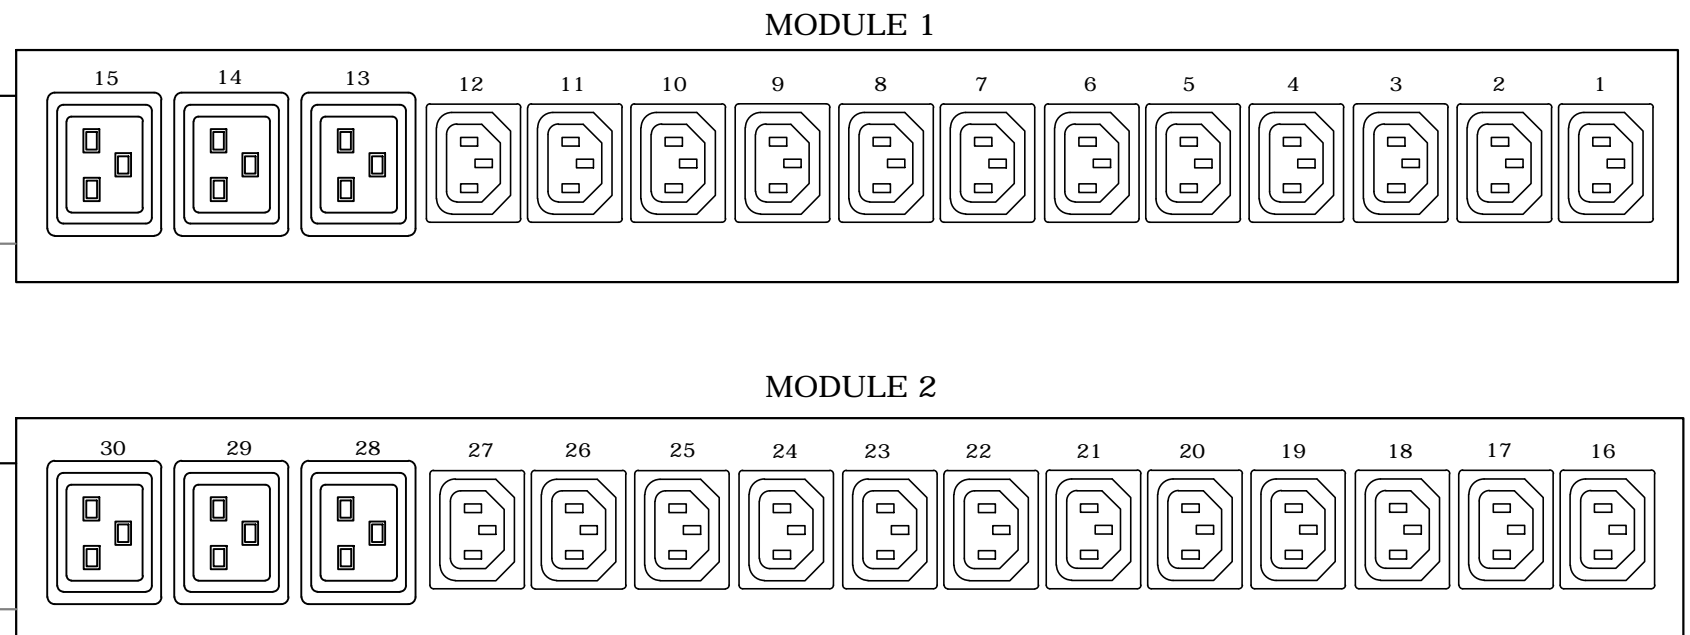

IEC60320 C20

IEC60320 C19

NEMA L6-20P

<p><b>Raritan</b> A brand of  <b>Legrand</b></p>	PROJECTION THIRD ANGLE	DO NOT SCALE DRAWING <b>SHEET 1 OF 1</b>	TITLE: iPDU 0 U Single Phase , 16A/200V-240V Plug Type: NEMA L6-20P Outlet Type: (24) C13, (6) C19		
	Drawing Maker: Albert.Lee    MAR/28/2017	THIS DRAWING AND SPECIFICATIONS HEREIN ARE THE PROPERTY OF RARITAN, INC. AND SHALL NOT BE COPIED, REPRODUCED OR USED, IN WHOLE OR IN PART, AS THE BASIS FOR THE MANUFACTURE OR SALE OF ITEMS WITHOUT WRITTEN PERMISSION FROM RARITAN, INC. THIS DRAWING IS BASED UPON LATEST AVAILABLE INFORMATION AND IS SUBJECT TO CHANGE WITHOUT NOTICE.		DWG NO.	REV.
	Design Engineer:			<b>TPX3-1354</b>	<b>2A</b>
Approver: Alex Lee    MAR/28/2017					