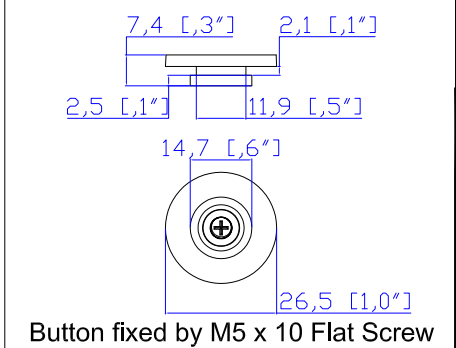

- NOTES:
1. INSTALLATION SHALL COMPLY WITH ALL APPLICABLE NATIONAL, STATE AND LOCAL CODES.
 2. PLEASE REFER TO PRODUCT DOCUMENTATION FOR FURTHER INFORMATION.
 3. UNLESS OTHERWISE SPECIFIED, ALL DIMENSIONS ARE IN MILLIMETERS [INCHES].
 4. MOUNTING BUTTON IS AN ALTERNATIVE MOUNTING METHOD TO THE TOOLLESS MOUNT FOR 3RD PARTY ENCLOSURE.
 5. BRACKET KITS TO MOUNT TO SPECIFIC 3RD PARTY ENCLOSURES ARE AVAILABLE AS OPTIONS.
 6. LENGTH OF THE CORD IS 3000MM +/- 70MM.
 7. DIMENSION TOLERANCE: LENGTH +/- 3MM, WIDTH +/- 1MM, DEPTH +/- 0.5MM.

<p>Raritan A brand of legrand</p>	PROJECTION THIRD ANGLE	DO NOT SCALE DRAWING SHEET 1 OF 1	TITLE: iPDU Zero U Single Phase, 16A/100-120V Inlet Type: IEC60320 C20 Plug Type: NEMA L5-20P Outlet Type: 5-20R (24)
	Drawing Maker: Eva_Lin May 17, 2018 Design Engineer: Sam_L May 17, 2018 Approver: Tom_H May 17, 2018	THIS DRAWING AND SPECIFICATIONS HEREIN ARE THE PROPERTY OF RARITAN, Inc. AND SHALL NOT BE COPIED, REPRODUCED OR USED, IN WHOLE OR IN PART, AS THE BASIS FOR THE MANUFACTURE OR SALE OF ITEMS WITHOUT WRITTEN PERMISSION FROM RARITAN, Inc. THIS DRAWING IS BASED UPON LATEST AVAILABLE INFORMATION AND IS SUBJECT TO CHANGE WITHOUT NOTICE.	