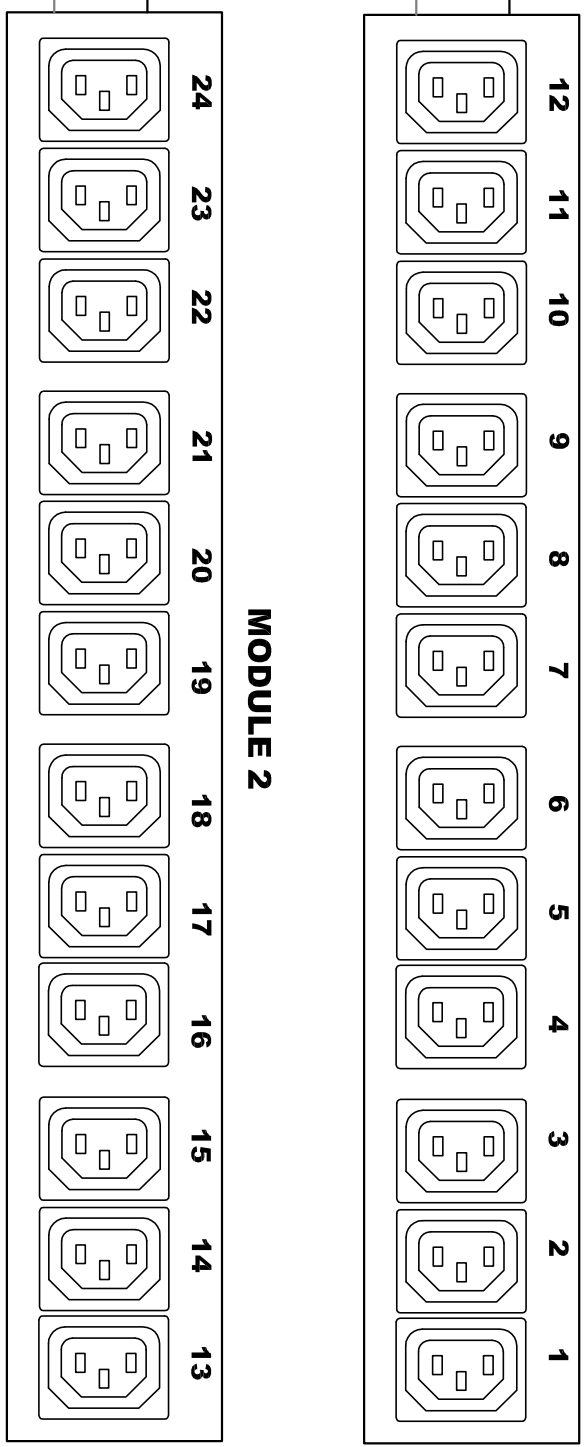

IEC60320 C20

IEC60320 C19

PXI-IE16AC19L

IEC60309 16A

<p><b>Raritan</b> A brand of <b>Legrand</b></p>		PROJECTION THIRD ANGLE	DO NOT SCALE DRAWING
			<b>SHEET 1 OF 1</b>
Drawing Maker: Albert Lee Design Engineer: Alex Lee Approver: Alex Lee		APR/11/2019 APR/11/2019	TITLE: IPDU 00U, Metered Only, Single phase 16A / 200-240V Input : IEC60320 C20 + PXI-IE16AC19L Output : (24) C13 DWG NO. <b>TPX3-1486-M11</b>
			REV. <b>2B</b>