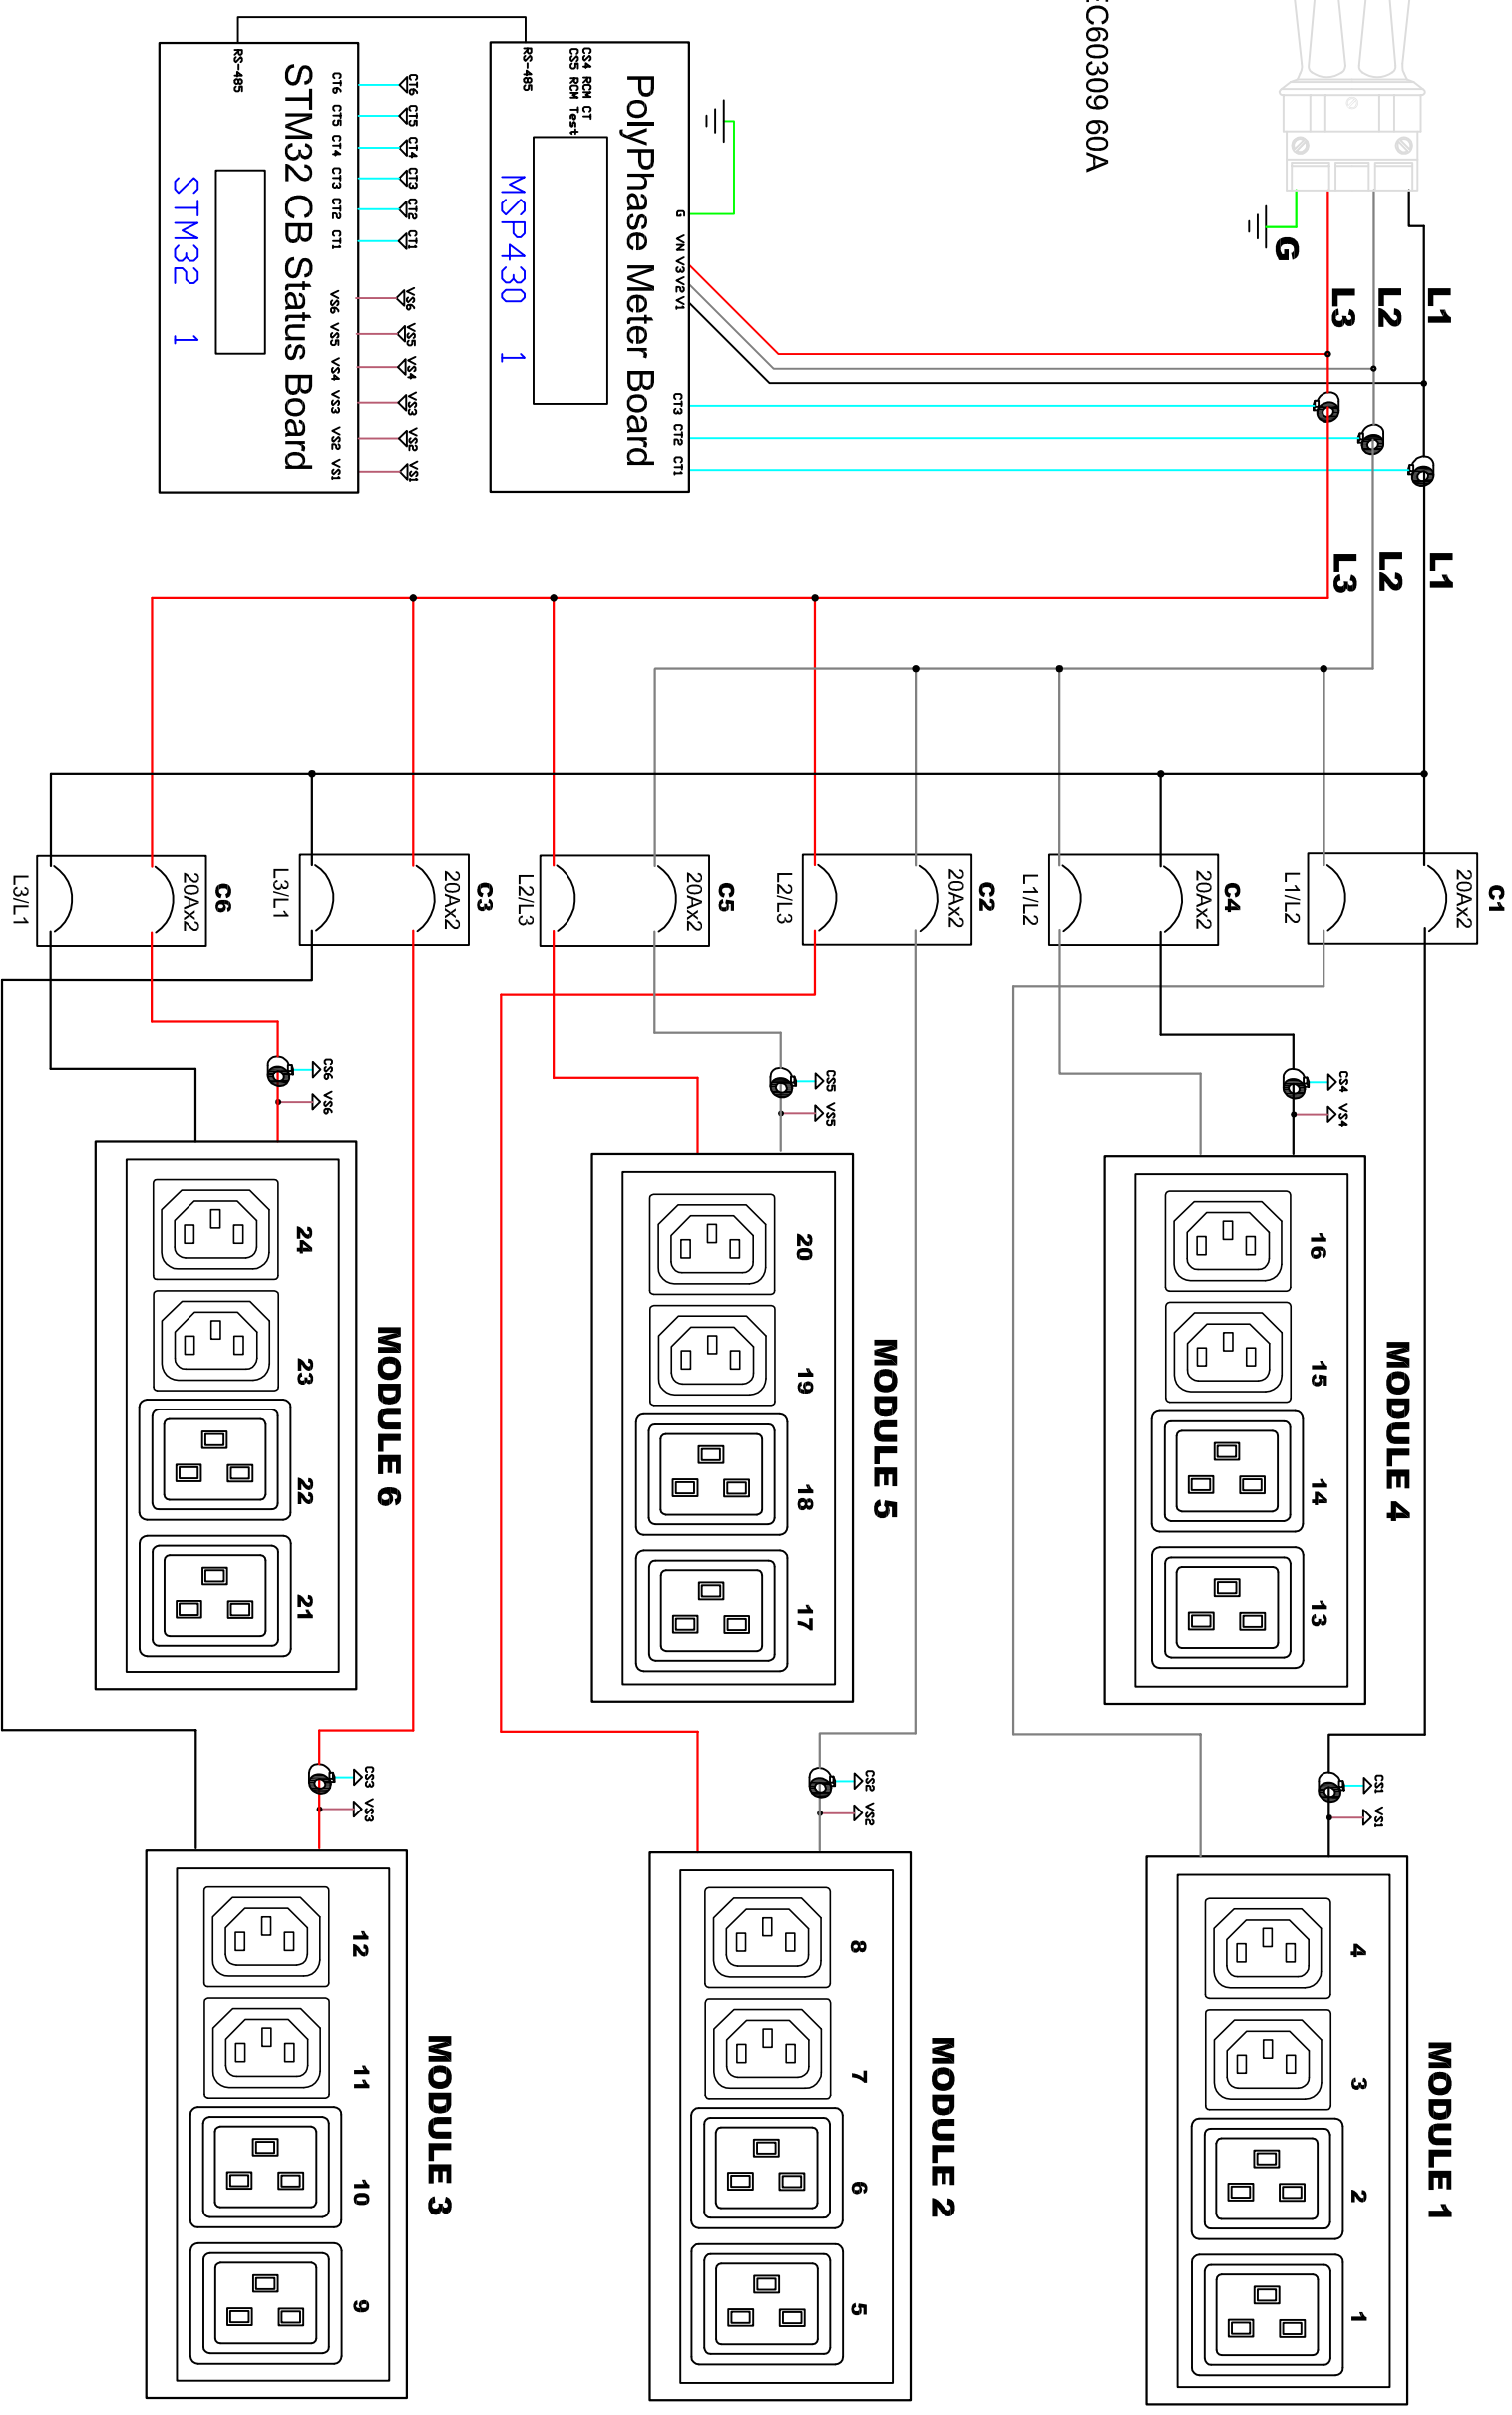

IEC60309 60A

<p>A brand of <b>Legrand</b></p>		PROJECTION THIRD ANGLE	
		DO NOT SCALE DRAWING SHEET 1 OF 1	
DRAWN : Albert ENGINEER: APPROVED: Alex.Lee		DEC/23/2016 DEC/23/2016	
TITLE: iPDU 0U, Metered only, Three phase Delta 48A / 190-208V Input : IEC60309 60A Output : (12) C13, (12) C19		DWG NO. <b>TPX3-1551-V2</b>	
REV. <b>2A</b>			