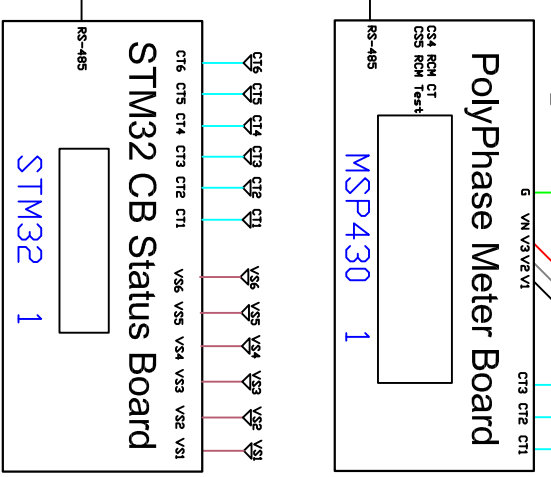

IEC60309 60A

<p>A brand of <b>Legrand</b></p>		PROJECTION THIRD ANGLE	
		DO NOT SCALE DRAWING SHEET 1 OF 1	
DRAWN : Albert ENGINEER: APPROVED: Alex.Lee		DEC/23/2016 DEC/23/2016	
TITLE: iPDU 0U, Metered only, Three phase Delta 48A / 190-208V Input : IEC60309 60A Output : (12) C13, (12) C19		DWG NO. <b>TPX3-1551-V2</b>	
REV. <b>2A</b>			