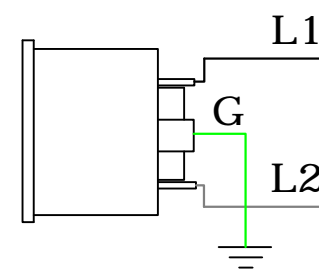

IEC60320 C20

IEC60320 C19

PXI-L620PC19

NEMA L6-20P

<p>Raritan A brand of Legend</p>	PROJECTION THIRD ANGLE	DO NOT SCALE DRAWING SHEET 1 OF 1	TITLE: iPDU 0 U Single Phase , 16A/200V-240V Plug Type: NEMA L6-20P Outlet Type: (36) C13, (6) C19	
	Drawing Maker: Albert.Lee MAR/28/2017 Design Engineer: Approver: Alex Lee MAR/28/2017	THIS DRAWING AND SPECIFICATIONS HEREIN ARE THE PROPERTY OF RARITAN, INC. AND SHALL NOT BE COPIED, REPRODUCED OR USED, IN WHOLE OR IN PART, AS THE BASIS FOR THE MANUFACTURE OR SALE OF ITEMS WITHOUT WRITTEN PERMISSION FROM RARITAN, INC. THIS DRAWING IS BASED UPON LATEST AVAILABLE INFORMATION AND IS SUBJECT TO CHANGE WITHOUT NOTICE.		DWG NO. TPX3-1589