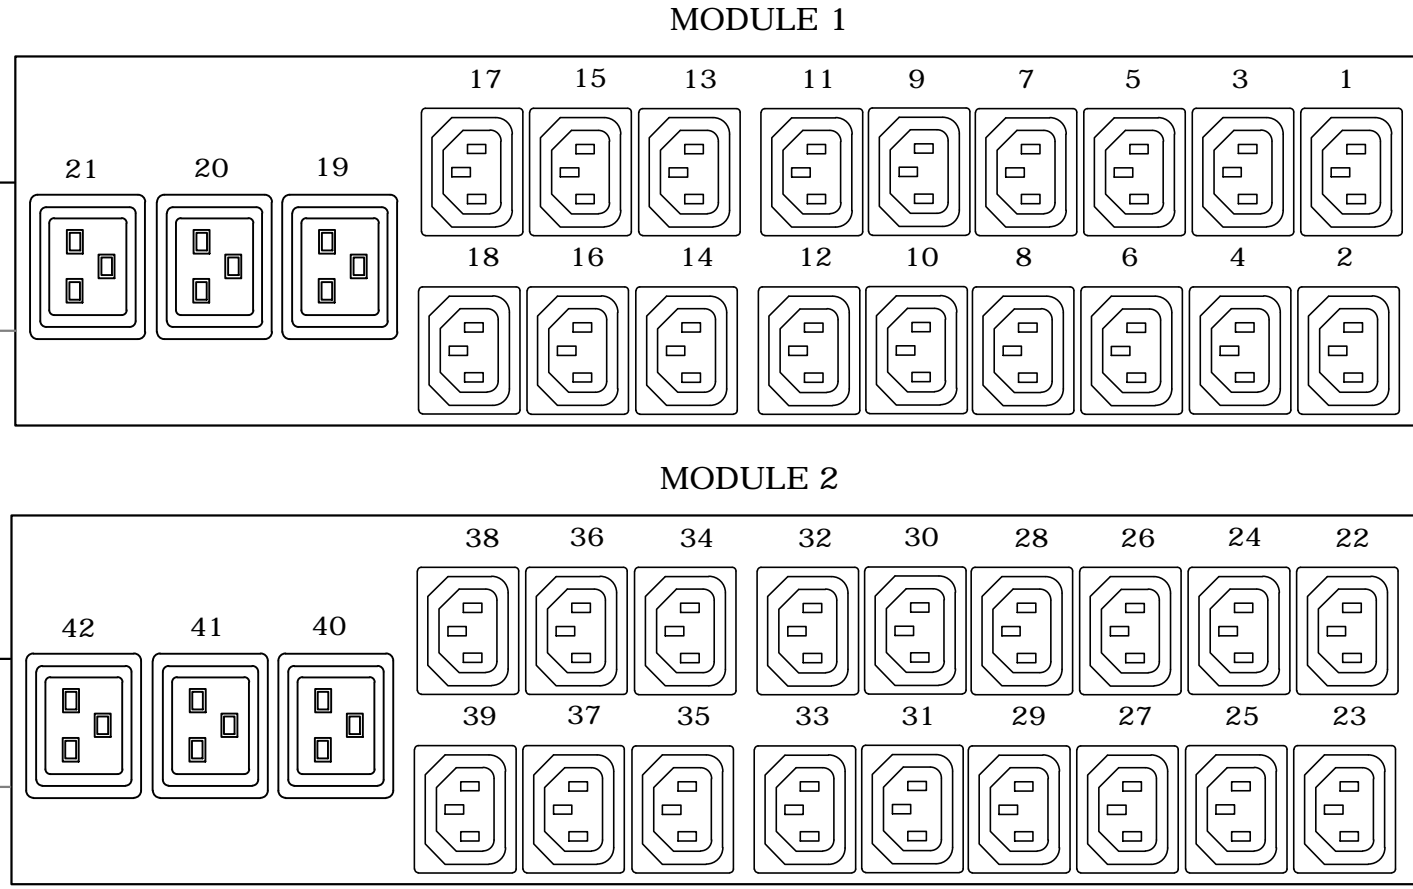

IEC60320 C20

IEC60320 C19

PXI-L620PC19

NEMA L6-20P

<p>Raritan A brand of Legend</p>	PROJECTION THIRD ANGLE	DO NOT SCALE DRAWING SHEET 1 OF 1	TITLE: iPDU 0 U Single Phase , 16A/200V-240V Plug Type: NEMA L6-20P Outlet Type: (36) C13, (6) C19	
	Drawing Maker: Albert.Lee MAR/28/2017 Design Engineer: Approver: Alex Lee MAR/28/2017	THIS DRAWING AND SPECIFICATIONS HEREIN ARE THE PROPERTY OF RARITAN, INC. AND SHALL NOT BE COPIED, REPRODUCED OR USED, IN WHOLE OR IN PART, AS THE BASIS FOR THE MANUFACTURE OR SALE OF ITEMS WITHOUT WRITTEN PERMISSION FROM RARITAN, INC. THIS DRAWING IS BASED UPON LATEST AVAILABLE INFORMATION AND IS SUBJECT TO CHANGE WITHOUT NOTICE.		DWG NO. TPX3-1589