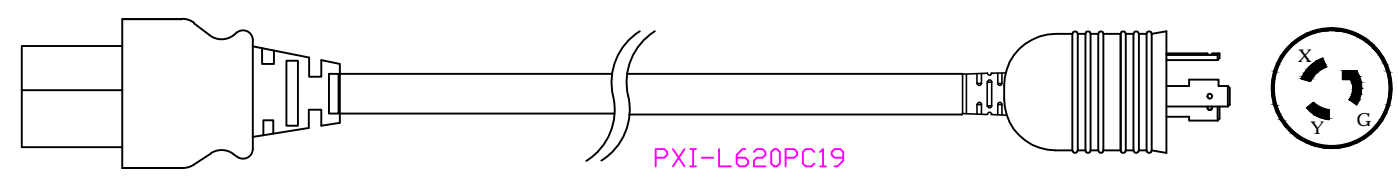

IEC60320 C20

IEC60320 C19

PXI-L620PC19

NEMA L6-20P

<p>Raritan A brand of Legend</p>	PROJECTION THIRD ANGLE	DO NOT SCALE DRAWING SHEET 1 OF 1	TITLE: iPDU 0 U Single Phase , 16A/200V-240V Plug Type: NEMA L6-20P Outlet Type: (36) C13, (6) C19	
	Drawing Maker: Albert.Lee MAR/28/2017 Design Engineer: Approver: Alex Lee MAR/28/2017	THIS DRAWING AND SPECIFICATIONS HEREIN ARE THE PROPERTY OF RARITAN, INC. AND SHALL NOT BE COPIED, REPRODUCED OR USED, IN WHOLE OR IN PART, AS THE BASIS FOR THE MANUFACTURE OR SALE OF ITEMS WITHOUT WRITTEN PERMISSION FROM RARITAN, INC. THIS DRAWING IS BASED UPON LATEST AVAILABLE INFORMATION AND IS SUBJECT TO CHANGE WITHOUT NOTICE.		DWG NO. TPX3-1589