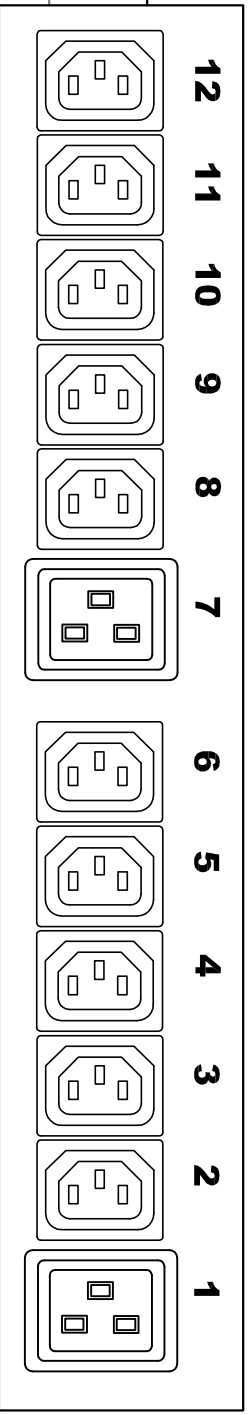

MODULE 1

MODULE 2

MODULE 3

<p>Raritan A brand of Legrand</p>		PROJECTION THIRD ANGLE	DO NOT SCALE DRAWING
		<p>SHEET 1 OF 1</p>	
<p>Drawing Maker: Albert</p>		<p>DEC/26/2016</p>	
<p>Design Engineer:</p>		<p>DEC/26/2016</p>	
<p>Approver: Alex Lee</p>		<p>DEC/26/2016</p>	
<p>TITLE:</p>		<p>TPDU 0U Single Phase, 24A/190V-208V Plug Type: NEMA L21-30P Outlet Type: (30) C13, (6) C19</p>	
<p>DWG NO.</p>		<p>TPX3-1721</p>	
<p>REV.</p>		<p>2A</p>	