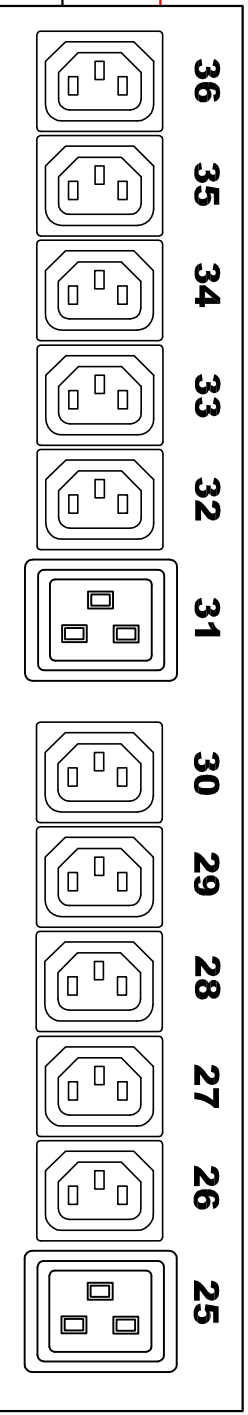

MODULE 1

MODULE 2

MODULE 3

<p>Raritan A brand of Legrand</p>		PROJECTION THIRD ANGLE	DO NOT SCALE DRAWING
		<p>SHEET 1 OF 1</p>	
<p>Drawing Maker: Albert</p>		<p>DEC/26/2016</p>	
<p>Design Engineer:</p>		<p>DEC/26/2016</p>	
<p>Approver: Alex Lee</p>		<p>DEC/26/2016</p>	
<p>TITLE:</p>		<p>TPDU 0U Single Phase, 24A/190V-208V Plug Type: NEMA L21-30P Outlet Type: (30) C13, (6) C19</p>	
<p>DWG NO.</p>		<p>TPX3-1721</p>	
<p>REV.</p>		<p>2A</p>	