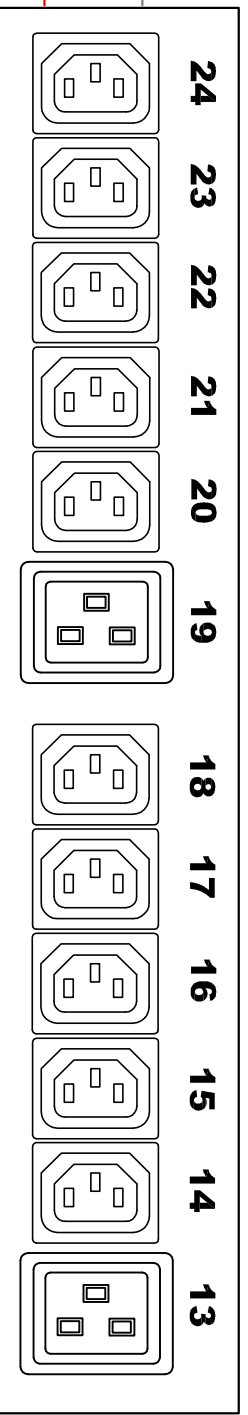

MODULE 1

MODULE 2

MODULE 3

<p>Raritan A brand of Legrand</p>		PROJECTION THIRD ANGLE	DO NOT SCALE DRAWING
		<p>SHEET 1 OF 1</p>	
<p>Drawing Maker: Albert</p>		<p>DEC/26/2016</p>	
<p>Design Engineer:</p>		<p>DEC/26/2016</p>	
<p>Approver: Alex Lee</p>		<p>DEC/26/2016</p>	
<p>TITLE:</p>		<p>TPDU 0U Single Phase, 24A/190V-208V Plug Type: NEMA L21-30P Outlet Type: (30) C13, (6) C19</p>	
<p>DWG NO.</p>		<p>TPX3-1721</p>	
<p>REV.</p>		<p>2A</p>	