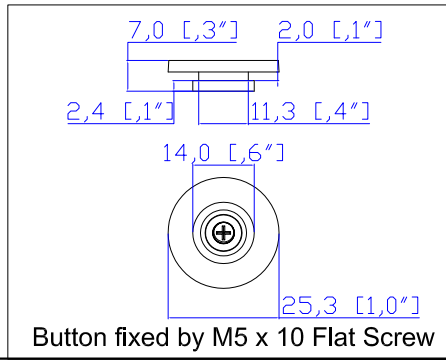

- NOTES:**
1. INSTALLATION SHALL COMPLY WITH ALL APPLICABLE NATIONAL, STATE AND LOCAL CODES.
 2. PLEASE REFER TO PRODUCT DOCUMENTATION FOR FURTHER INFORMATION.
 3. UNLESS OTHERWISE SPECIFIED, ALL DIMENSIONS ARE IN MILLIMETERS (INCHES).
 4. MOUNTING BUTTON IS AN ALTERNATIVE MOUNTING METHOD TO THE TOOLLESS MOUNT FOR 3RD PARTY ENCLOSURE. BUTTON IS PROVIDED WITH THE UNIT. DETAILED INSTALLATION INSTRUCTIONS CAN BE FOUND IN THE PROVIDED MANUAL.
 5. BRACKET KITS TO MOUNT TO SPECIFIC 3RD PARTY ENCLOSURES ARE AVAILABLE AS OPTIONS.
 6. LENGTH OF THE CORD IS 3000MM +/- 70MM.
 7. DIMENSION TOLERANCE, LENGTH +/- 3MM, WIDTH +/- 1MM, DEPTH +/- 0,5MM.

<p>Raritan A brand of legrand</p>	PROJECTION THIRD ANGLE DO NOT SCALE DRAWING SHEET 1 OF 1	TITLE: iPDU Zero U Three Phase, 32A/380-415V Plug Type: 32A Cord 3PY Outlet Type: C13 (24), C19 (12)
	Drawing Maker: Eva Lin Apr. 09, 2019 Design Engineer: Kenny_C Apr. 09, 2019 Approver: Tom_H Apr. 09, 2019	THIS DRAWING AND SPECIFICATIONS HEREIN ARE THE PROPERTY OF RARITAN, Inc. AND SHALL NOT BE COPIED, REPRODUCED OR USED, IN WHOLE OR IN PART, AS THE BASIS FOR THE MANUFACTURE OR SALE OF ITEMS WITHOUT WRITTEN PERMISSION FROM RARITAN, Inc. THIS DRAWING IS BASED UPON LATEST AVAILABLE INFORMATION AND IS SUBJECT TO CHANGE WITHOUT NOTICE.