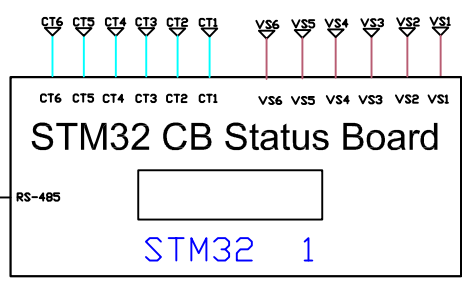

IEC309 32A/415V

Raritan A brand of Legrand	
Drawing Maker: Michael.Lin	JAN/23/2015
Design Engineer:	
Approver: Alex Lee	JAN/23/2015

PROJECTION
THIRD ANGLE

DO NOT SCALE DRAWING
SHEET 1 OF 1

THIS DRAWING AND SPECIFICATIONS HEREIN ARE THE PROPERTY OF RARITAN, INC. AND SHALL NOT BE COPIED, REPRODUCED OR USED, IN WHOLE OR IN PART, AS THE BASIS FOR THE MANUFACTURE OR SALE OF ITEMS WITHOUT WRITTEN PERMISSION FROM RARITAN, INC. THIS DRAWING IS BASED UPON LATEST AVAILABLE INFORMATION AND IS SUBJECT TO CHANGE WITHOUT NOTICE.

TITLE: iPDU 0U, Metered only, Three phase, Wye 32A / 380-415V Input : IEC60309 32A Output : (24) C13, (12) C19	DWG NO. TPX3-1730	REV. 2A
--	-----------------------------	-------------------