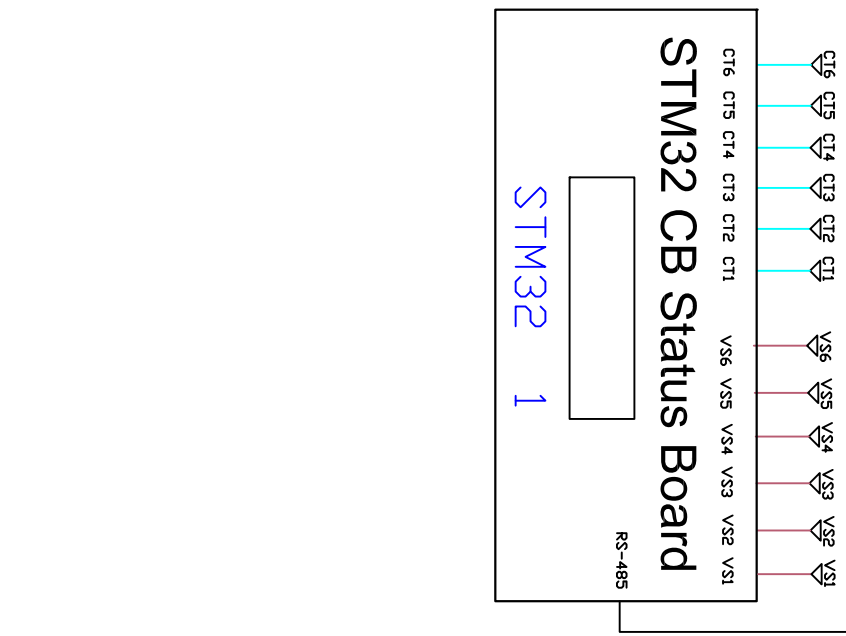

 Raritan A brand of Legrand		PROJECTION	DO NOT SCALE DRAWING
		THIRD ANGLE	
Drawing Maker: Albert Lee Design Engineer: Alex Lee Approver: Alex Lee		TITLE: iPDU 0 U Three Phase Wye, 32A/380~415V Plug Type: IEC60309 32A 3PY Outlet Type: (36) C13, (12) C19	
Drawing No: MAR/29/2018 Design No: MAR/29/2018		SHEET 1 OF 1	
DWG NO.: TPX3-1909-V2		REV.: 2B	