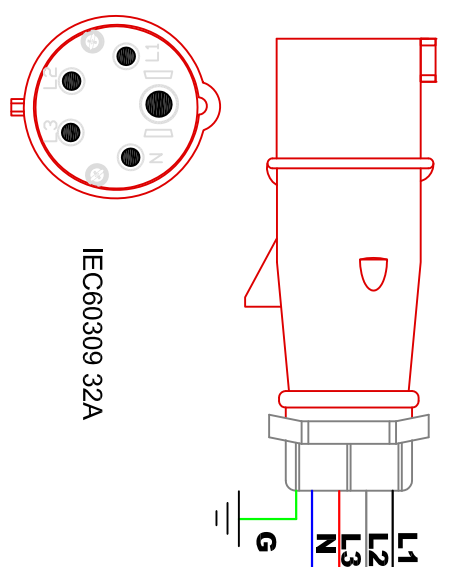

 Raritan A brand of Legrand		PROJECTION	DO NOT SCALE DRAWING
		THIRD ANGLE	
Drawing Maker: Albert Lee Design Engineer: Alex Lee Approver: Alex Lee		TITLE: iPDU 0 U Three Phase Wye, 32A/380~415V Plug Type: IEC60309 32A 3PY Outlet Type: (36) C13, (12) C19	
Drawing No: MAR/29/2018 Design No: MAR/29/2018		SHEET 1 OF 1	
DWG NO.: TPX3-1909-V2		REV.: 2B	