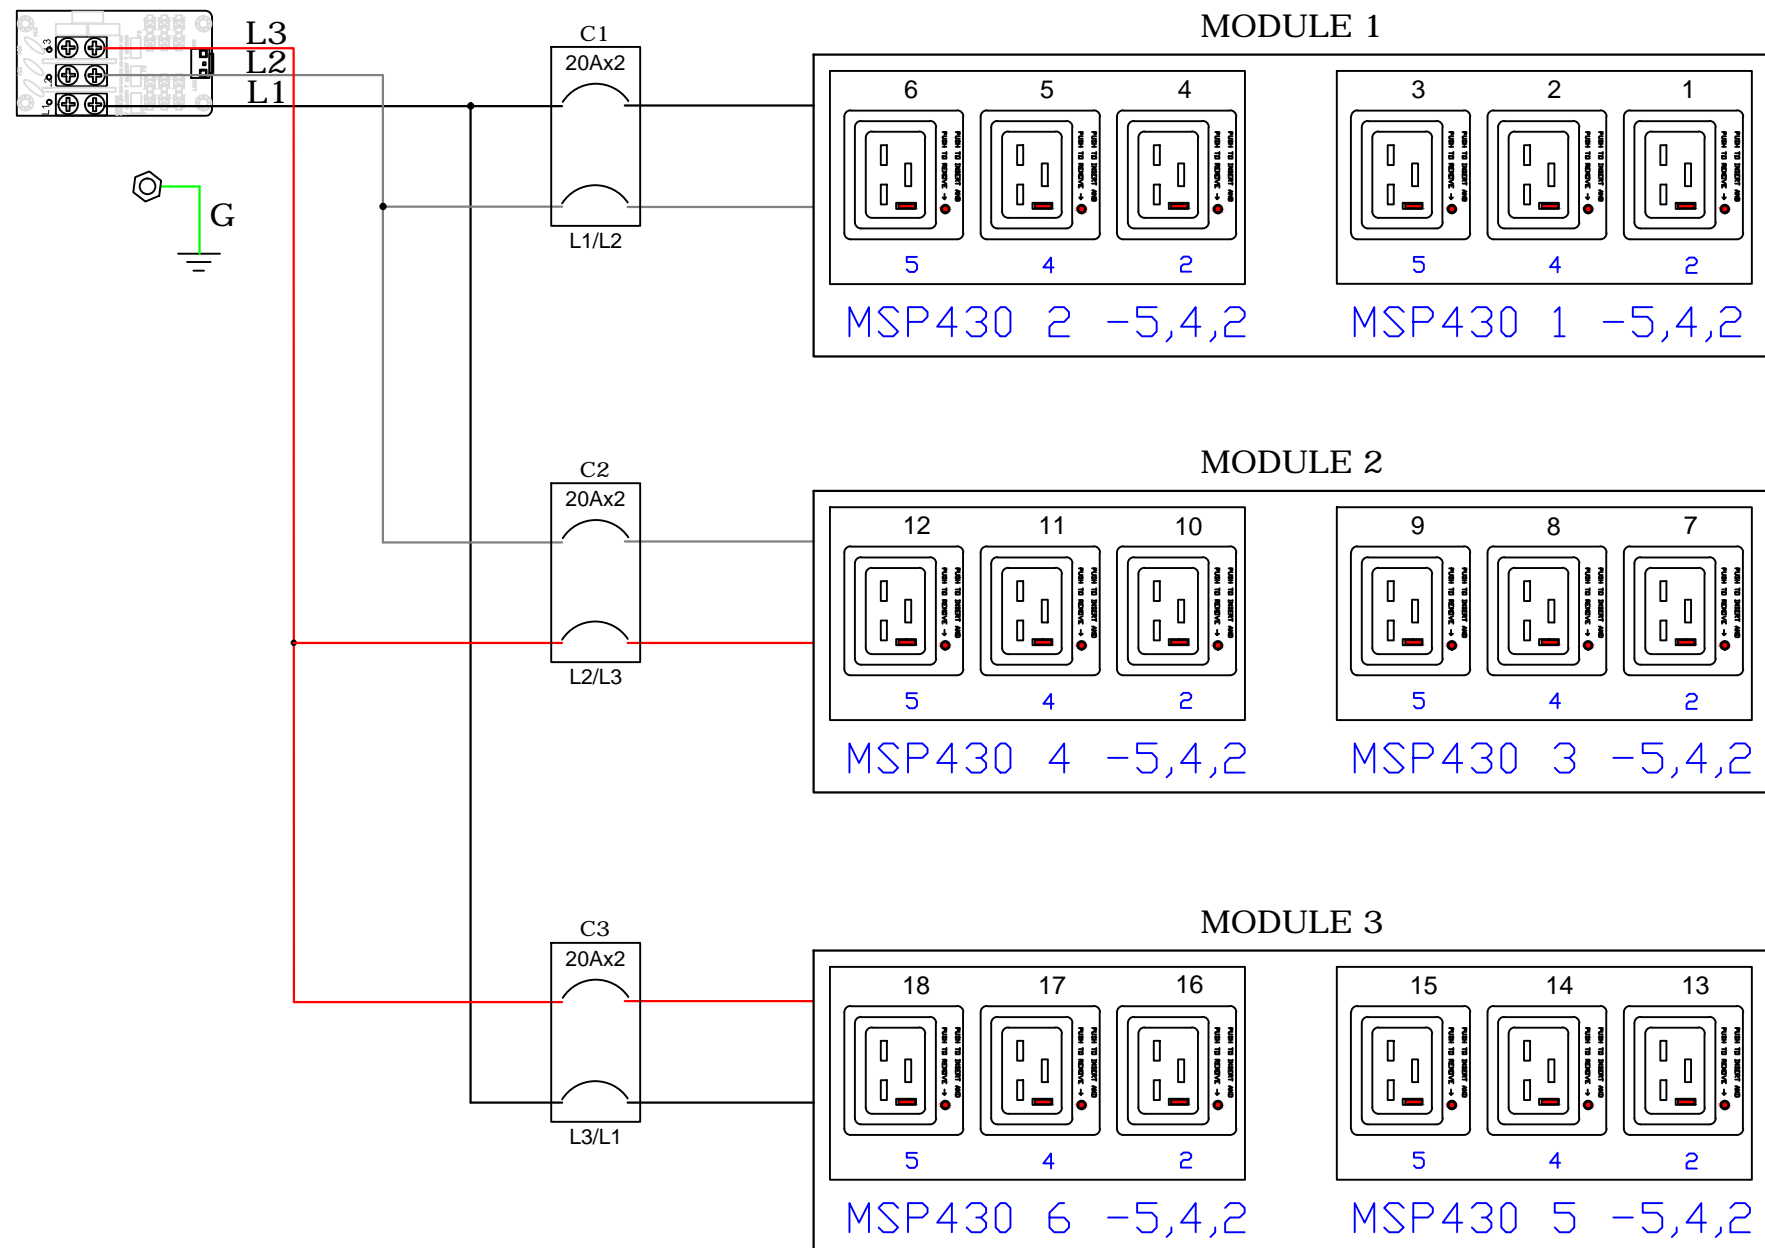

AC TERMINAL 24A

Raritan.
A brand of **Legrand**

PROJECTION
THIRD ANGLE

DO NOT SCALE DRAWING

SHEET 1 OF 1

THIS DRAWING AND SPECIFICATIONS HEREIN ARE THE PROPERTY OF RARITAN, INC. AND SHALL NOT BE COPIED, REPRODUCED OR USED, IN WHOLE OR IN PART, AS THE BASIS FOR THE MANUFACTURE OR SALE OF ITEMS WITHOUT WRITTEN PERMISSION FROM RARITAN, INC. THIS DRAWING IS BASED UPON LATEST AVAILABLE INFORMATION AND IS SUBJECT TO CHANGE WITHOUT NOTICE.

TITLE:
iPDU 0U, Metered & Switched, 3 phase Delta
24A / 208~240V
Input : 24A TERMINAL 3P
Output : (18) C19 Locking

Drawing Maker: Michael Lin	MAR/14/2017
Design Engineer: Bright Yu	NOV/14/2014
Approver: Alex Lee	MAR/14/2017

DWG NO. TPX3-4036Y-E2N1	REV. 2A
-----------------------------------	-------------------