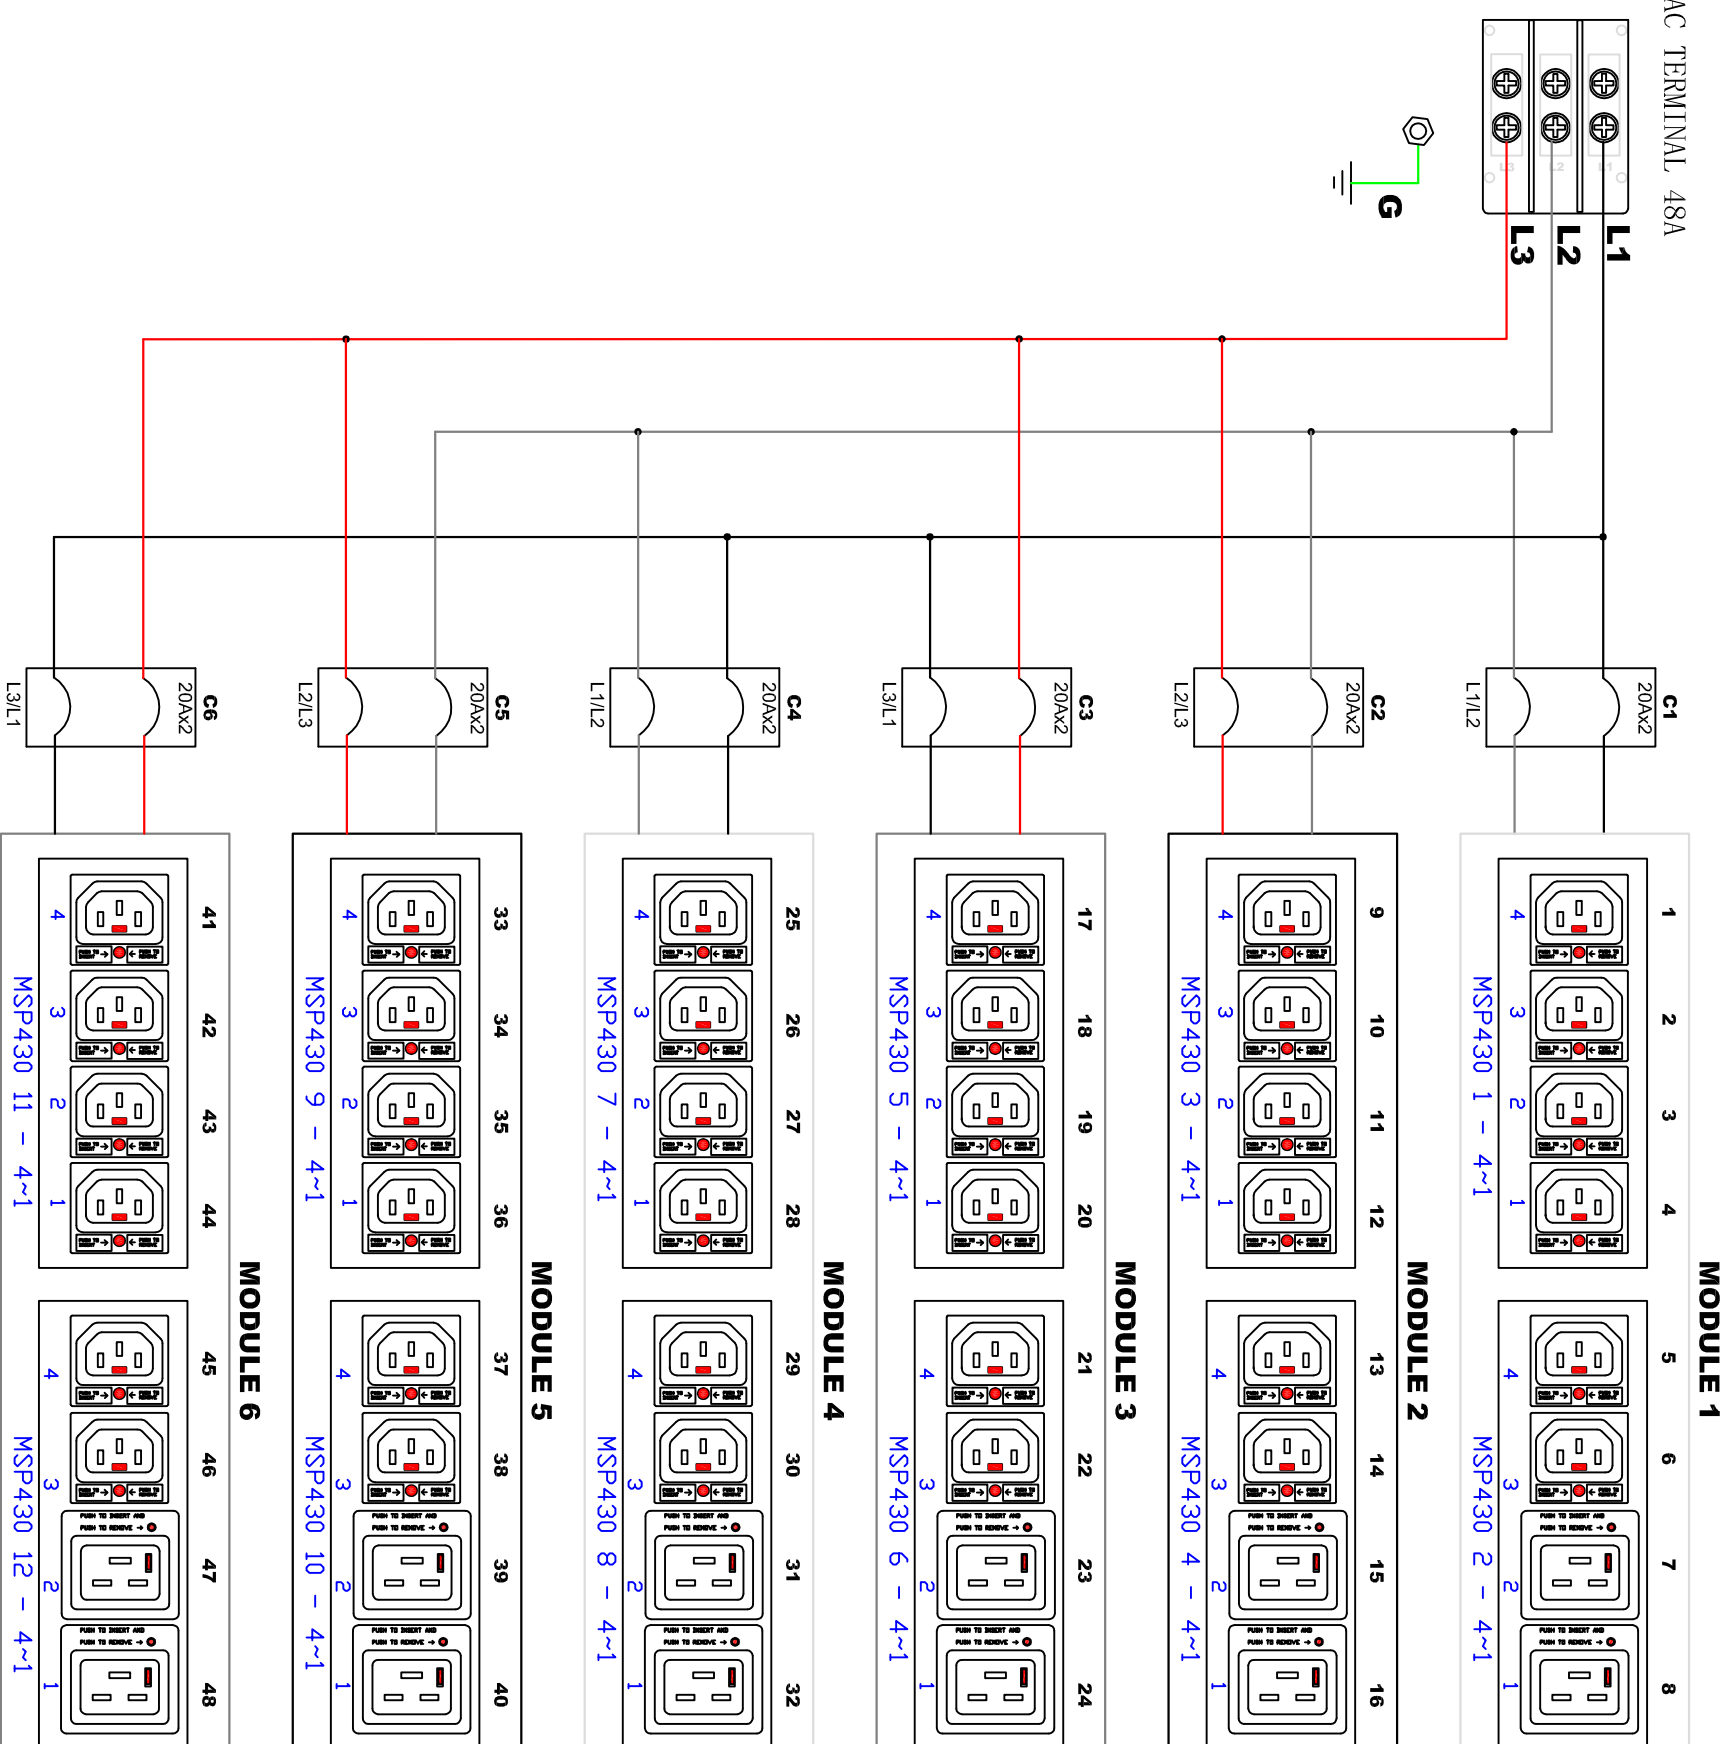

AC TERMINAL 48A

Paritan
A brand of **Legrand**

DRAWN : Albert
ENGINEER:
APPROVED: Alex.Lee

OCT/18/2017
OCT/18/2017

PROJECTION
THIRD ANGLE

DO NOT SCALE DRAWING
SHEET 1 OF 1

THIS DRAWING AND SPECIFICATIONS HEREIN ARE THE PROPERTY OF PARITAN, INC. AND SHALL NOT BE COPIED, REPRODUCED OR USED, IN WHOLE OR IN PART, AS THE BASIS FOR THE MANUFACTURE OR SALE OF ITEMS WITHOUT WRITTEN PERMISSION FROM PARITAN, INC. THIS DRAWING IS BASED UPON LATEST AVAILABLE INFORMATION AND IS SUBJECT TO CHANGE WITHOUT NOTICE.

TITLE:
iPDU 0U, Metered only, Three phase Delta
48A / 208-240V
Input : 48A Terminal 3P
Output: (36) C13 Locking, (12) C19 Locking

DWG NO.
TPX3-4098Y-E2P1V2

REV.
2A