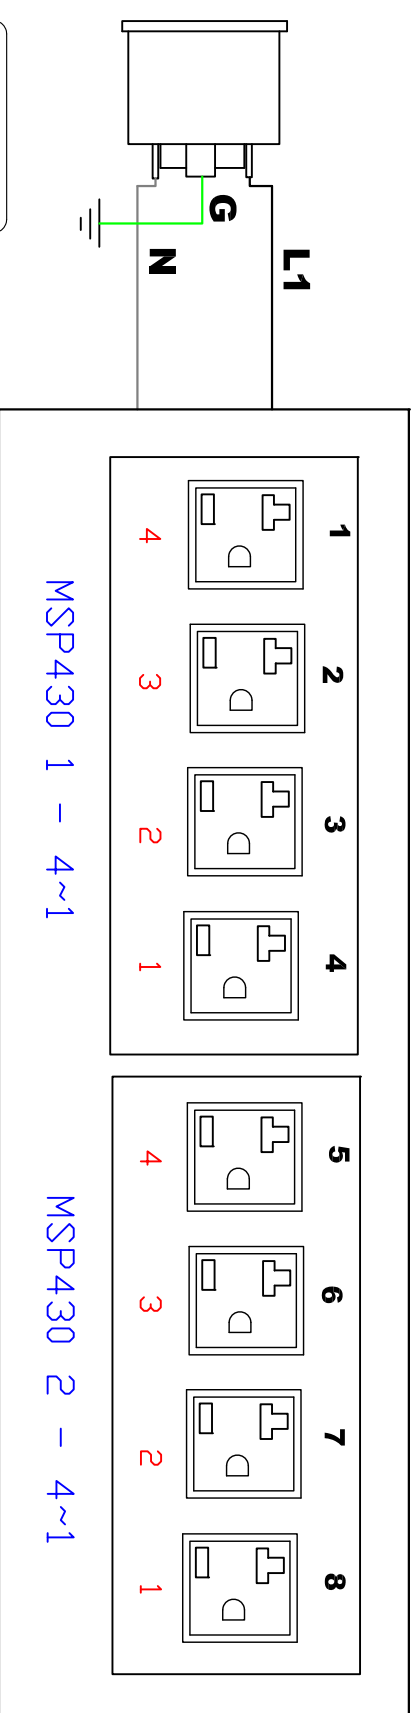

MODULE 1

IEC60320 C20

IEC60320 C19

PXI-5-15PC19

NEMA 5-15P

 Raritan <small>A brand of </small>		 PROJECTION THIRD ANGLE	DO NOT SCALE DRAWING SHEET 1 OF 1	TITLE: iPDU 1U Single Phase, 16A/100V - 120V Plug Type: NEMA 5-15P Outlet Type: (8) 5-20R	REV. 0A
Drawing Maker: Albert Design Engineer:	DEC/07/2016	DEC/07/2016	DWG NO. TPX3-4145R	Approver: Alex Lee	