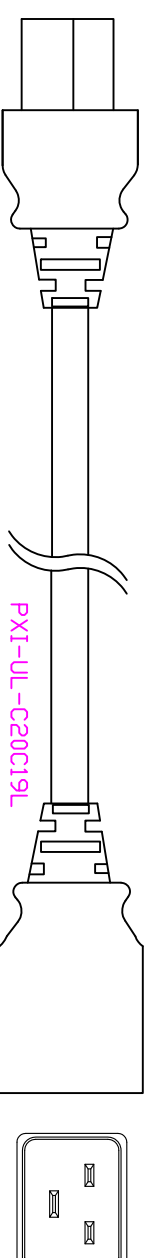

# MODULE 1

IEC60320 C19

IEC60320 C20

 <b>Raritan</b> <small>A brand of  Legrand</small>		 PROJECTION THIRD ANGLE	DO NOT SCALE DRAWING <b>SHEET 1 OF 1</b>	TITLE: iPDU 1U Single Phase, 16A/100V-120V Plug Type: IEC60320 C20 Outlet Type:(8) 5-20R
Drawing Maker:	Albert	THIS DRAWING AND SPECIFICATIONS HEREIN ARE THE PROPERTY OF RARITAN, INC. AND SHALL NOT BE COPIED, REPRODUCED OR USED, IN WHOLE OR IN PART, AS THE BASIS FOR THE MANUFACTURE OR SALE OF ITEMS WITHOUT WRITTEN PERMISSION FROM RARITAN, INC. THIS DRAWING IS BASED UPON LATEST AVAILABLE INFORMATION AND IS SUBJECT TO CHANGE WITHOUT NOTICE.		
Design Engineer:	Alex Lee	DWG NO. <b>TPX3-4147CR</b>		
Approver:	Alex Lee	REV. <b>0A</b>		