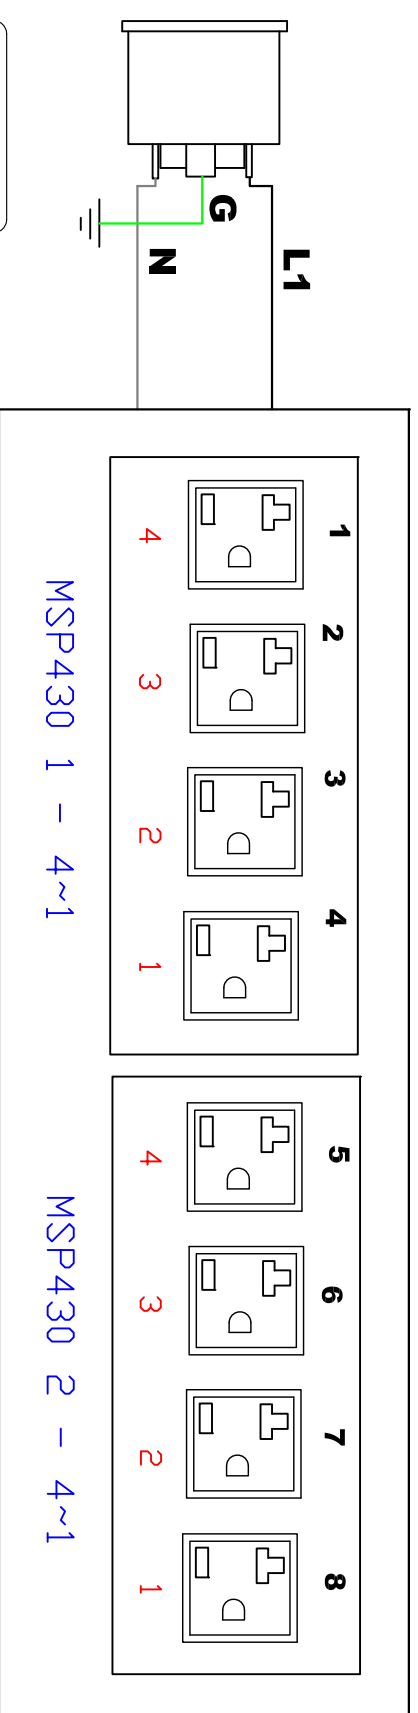

# MODULE 1

IEC60320 C19

IEC60320 C20

 <b>Raritan</b> <small>A brand of  Legrand</small>		 PROJECTION THIRD ANGLE	DO NOT SCALE DRAWING <b>SHEET 1 OF 1</b>	TITLE: iPDU 1U Single Phase, 16A/100V-120V Plug Type: IEC60320 C20 Outlet Type:(8) 5-20R
Drawing Maker:	Albert	THIS DRAWING AND SPECIFICATIONS HEREIN ARE THE PROPERTY OF RARITAN, INC. AND SHALL NOT BE COPIED, REPRODUCED OR USED, IN WHOLE OR IN PART, AS THE BASIS FOR THE MANUFACTURE OR SALE OF ITEMS WITHOUT WRITTEN PERMISSION FROM RARITAN, INC. THIS DRAWING IS BASED UPON LATEST AVAILABLE INFORMATION AND IS SUBJECT TO CHANGE WITHOUT NOTICE.		
Design Engineer:	Alex Lee	DWG NO. <b>TPX3-4147CR</b>		
Approver:	Alex Lee	REV. <b>0A</b>		