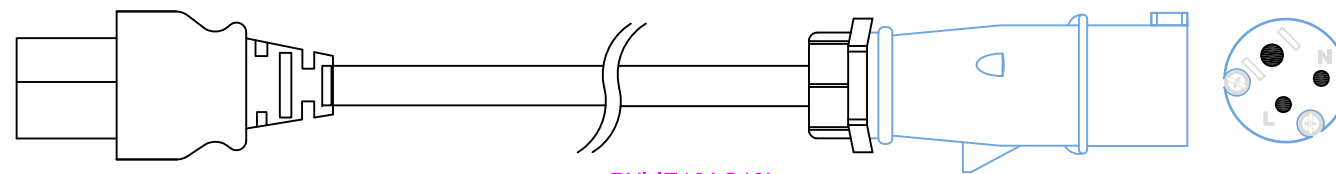

IEC60320 C20

IEC60320 C19

PXI-IE16AC19L

IEC60309 16A

<p>Raritan A brand of Legrand</p>	PROJECTION THIRD ANGLE	DO NOT SCALE DRAWING SHEET 1 OF 1	TITLE: iPDU 0U, Metered only, Single phase 16A / 200~240V Input : IEC60320 C20 + PXI-IE16AC19L Output : (12) C13
	THIS DRAWING AND SPECIFICATIONS HEREIN ARE THE PROPERTY OF RARITAN, INC. AND SHALL NOT BE COPIED, REPRODUCED OR USED, IN WHOLE OR IN PART, AS THE BASIS FOR THE MANUFACTURE OR SALE OF ITEMS WITHOUT WRITTEN PERMISSION FROM RARITAN, INC. THIS DRAWING IS BASED UPON LATEST AVAILABLE INFORMATION AND IS SUBJECT TO CHANGE WITHOUT NOTICE.		
Drawing Maker: Albert Lee FEB/12/2019			DWG NO. TPX3-4260 REV. 2A
Design Engineer:			
Approver: Alex.Lee FEB/12/2019			