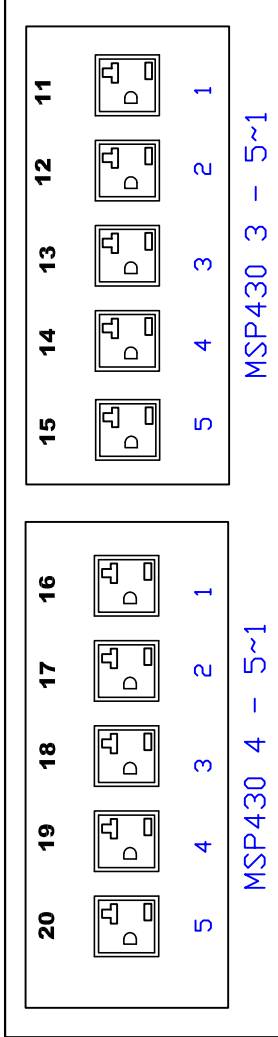

MODULE 1

MODULE 2

 A brand of  Legend	Drawing Maker: Albert Design Engineer: Approver: Alex Lee	DEC/07/2016 DEC/07/2016	DO NOT SCALE DRAWING SHEET 1 OF 1	TITLE: iPDU 0U Single Phase, 16A/100V - 120V Plug Type: NEMA L5-20P Outlet Type: (24) 5-20R	DWG NO. TPX3-4407 REV. 0A
	THIS DRAWING AND SPECIFICATIONS HEREIN ARE THE PROPERTY OF RARITAN, INC. AND SHALL NOT BE COPIED, REPRODUCED OR USED, IN WHOLE OR IN PART, AS THE BASIS FOR THE MANUFACTURE OR SALE OF ITEMS WITHOUT WRITTEN PERMISSION FROM RARITAN, INC. THIS DRAWING IS BASED UPON LATEST AVAILABLE INFORMATION AND IS SUBJECT TO CHANGE WITHOUT NOTICE.			PROJECTION THIRD ANGLE	REV.