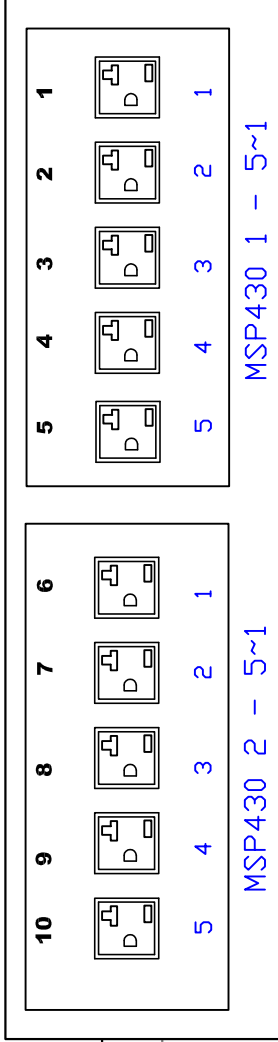

MODULE 1

MODULE 2

 A brand of  Legend	Drawing Maker: Albert Design Engineer: Approver: Alex Lee	DEC/07/2016 DEC/07/2016	DO NOT SCALE DRAWING SHEET 1 OF 1	TITLE: iPDU 0U Single Phase, 16A/100V - 120V Plug Type: NEMA L5-20P Outlet Type: (24) 5-20R	DWG NO. TPX3-4407 REV. 0A
	THIS DRAWING AND SPECIFICATIONS HEREIN ARE THE PROPERTY OF RARITAN, INC. AND SHALL NOT BE COPIED, REPRODUCED OR USED, IN WHOLE OR IN PART, AS THE BASIS FOR THE MANUFACTURE OR SALE OF ITEMS WITHOUT WRITTEN PERMISSION FROM RARITAN, INC. THIS DRAWING IS BASED UPON LATEST AVAILABLE INFORMATION AND IS SUBJECT TO CHANGE WITHOUT NOTICE.			PROJECTION THIRD ANGLE	REV.