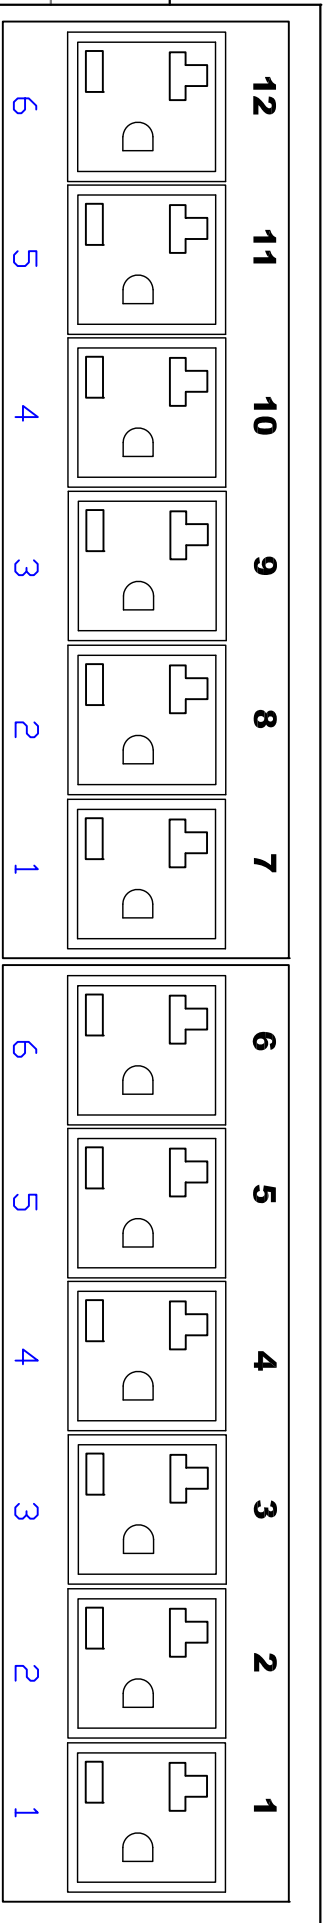

### MODULE 1

### MODULE 2

 <b>Paritan</b> A Brand of <b>Legrand</b>		 PROJECTION THIRD ANGLE	DO NOT SCALE DRAWING
			SHEET 1 OF 1
Drawing Maker: Albert Lee	FEB/23/2018	THIS DRAWING AND SPECIFICATIONS HEREIN ARE THE PROPERTY OF PARITAN, INC. AND SHALL NOT BE COPIED, REPRODUCED OR USED, IN WHOLE OR IN PART, AS THE BASIS FOR THE MANUFACTURE OR SALE OF ITEMS WITHOUT WRITTEN PERMISSION FROM PARITAN, INC. THIS DRAWING IS BASED UPON LATEST AVAILABLE INFORMATION AND IS SUBJECT TO CHANGE WITHOUT NOTICE.	TITLE: IPDU 0U, Metered only, Single phase 24A / 100 ~ 120V
Design Engineer:			Input : NEMA L5-30P
Approver: Alex Lee	FEB/23/2018		Output : (24) 5-20R
		DWG NO.	REV.
		TPX3-4478	2A