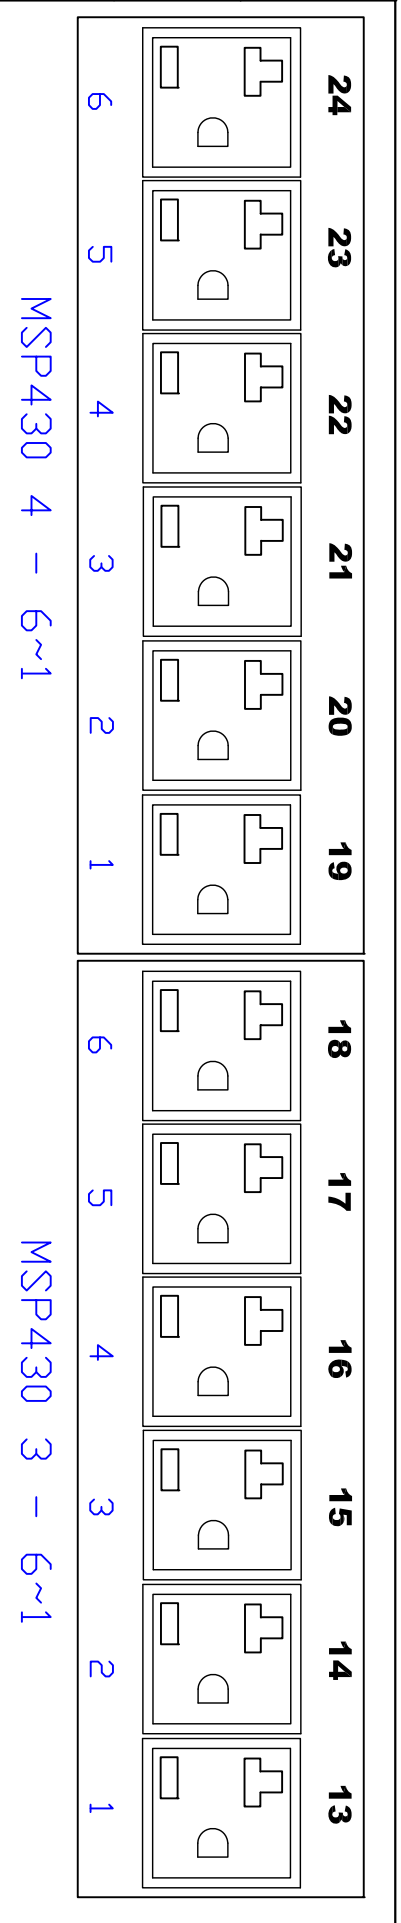

### MODULE 1

### MODULE 2

 <b>Paritan</b> A Brand of <b>Legrand</b>		 PROJECTION THIRD ANGLE	DO NOT SCALE DRAWING
			SHEET 1 OF 1
Drawing Maker: Albert Lee	FEB/23/2018	THIS DRAWING AND SPECIFICATIONS HEREIN ARE THE PROPERTY OF PARITAN, INC. AND SHALL NOT BE COPIED, REPRODUCED OR USED, IN WHOLE OR IN PART, AS THE BASIS FOR THE MANUFACTURE OR SALE OF ITEMS WITHOUT WRITTEN PERMISSION FROM PARITAN, INC. THIS DRAWING IS BASED UPON LATEST AVAILABLE INFORMATION AND IS SUBJECT TO CHANGE WITHOUT NOTICE.	TITLE: IPDU 0U, Metered only, Single phase 24A / 100 ~ 120V
Design Engineer:			Input : NEMA L5-30P
Approver: Alex Lee	FEB/23/2018		Output : (24) 5-20R
		DWG NO.	REV.
		TPX3-4478	2A