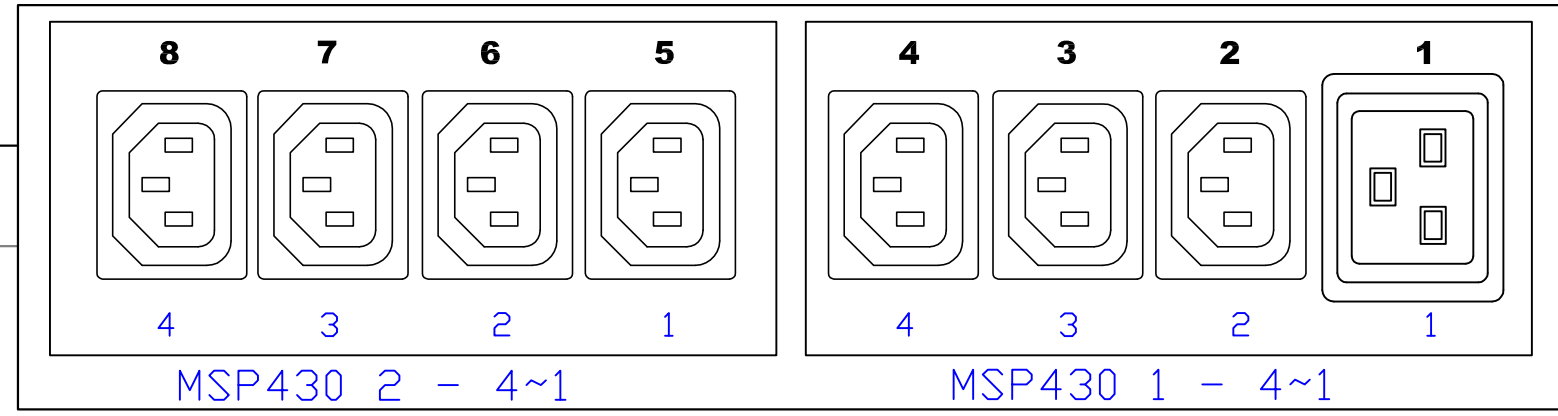

MODULE 1

MODULE 2

MODULE 3

<p>A brand of Legrand</p>		PROJECTION THIRD ANGLE	DO NOT SCALE DRAWING	TITLE: iPDU 0U, Metered & Switched, Three Phase Delta 24 A / 208-240V Input : NEMA L15-30P Output : (21) C13 , (3) C19	
			SHEET 1 OF 1		
Drawing Maker: Caspar	APR/13/2016	THIS DRAWING AND SPECIFICATIONS HEREIN ARE THE PROPERTY OF RARITAN, INC. AND SHALL NOT BE COPIED, REPRODUCED OR USED, IN WHOLE OR IN PART, AS THE BASIS FOR THE MANUFACTURE OR SALE OF ITEMS WITHOUT WRITTEN PERMISSION FROM RARITAN, INC. THIS DRAWING IS BASED UPON LATEST AVAILABLE INFORMATION AND IS SUBJECT TO CHANGE WITHOUT NOTICE.		DWG NO. TPX3-4523-N1	
Design Engineer:					REV. 2A
Approver: Alex Lee	APR/13/2016				