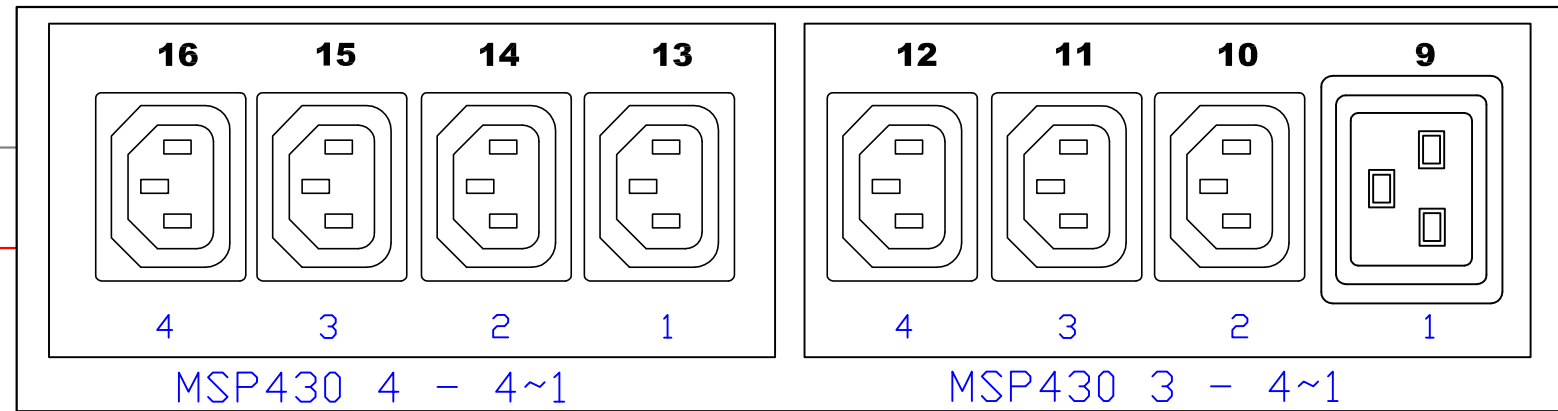

MODULE 1

MODULE 2

MODULE 3

<p>A brand of Legrand</p>		PROJECTION THIRD ANGLE	DO NOT SCALE DRAWING	TITLE: iPDU 0U, Metered & Switched, Three Phase Delta 24 A / 208-240V Input : NEMA L15-30P Output : (21) C13 , (3) C19	
			SHEET 1 OF 1		
Drawing Maker: Caspar	APR/13/2016	THIS DRAWING AND SPECIFICATIONS HEREIN ARE THE PROPERTY OF RARITAN, INC. AND SHALL NOT BE COPIED, REPRODUCED OR USED, IN WHOLE OR IN PART, AS THE BASIS FOR THE MANUFACTURE OR SALE OF ITEMS WITHOUT WRITTEN PERMISSION FROM RARITAN, INC. THIS DRAWING IS BASED UPON LATEST AVAILABLE INFORMATION AND IS SUBJECT TO CHANGE WITHOUT NOTICE.		DWG NO. TPX3-4523-N1	
Design Engineer:					REV. 2A
Approver: Alex Lee	APR/13/2016				