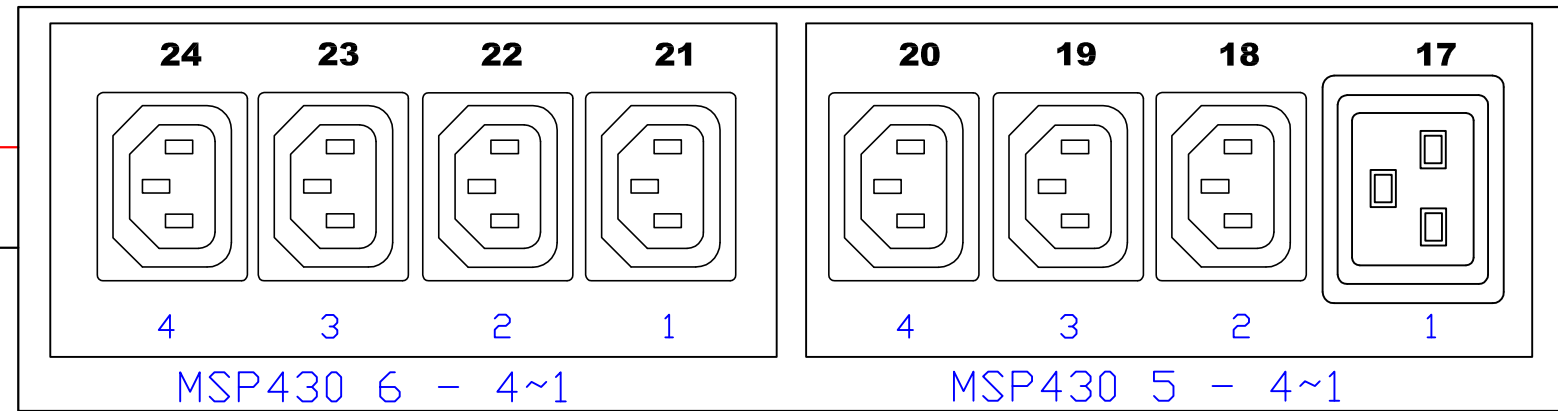

MODULE 1

MODULE 2

MODULE 3

<p>A brand of Legrand</p>		PROJECTION THIRD ANGLE	DO NOT SCALE DRAWING	TITLE: iPDU 0U, Metered & Switched, Three Phase Delta 24 A / 208-240V Input : NEMA L15-30P Output : (21) C13 , (3) C19	
			SHEET 1 OF 1		
Drawing Maker: Caspar	APR/13/2016	THIS DRAWING AND SPECIFICATIONS HEREIN ARE THE PROPERTY OF RARITAN, INC. AND SHALL NOT BE COPIED, REPRODUCED OR USED, IN WHOLE OR IN PART, AS THE BASIS FOR THE MANUFACTURE OR SALE OF ITEMS WITHOUT WRITTEN PERMISSION FROM RARITAN, INC. THIS DRAWING IS BASED UPON LATEST AVAILABLE INFORMATION AND IS SUBJECT TO CHANGE WITHOUT NOTICE.		DWG NO. TPX3-4523-N1	
Design Engineer:					REV. 2A
Approver: Alex Lee	APR/13/2016				