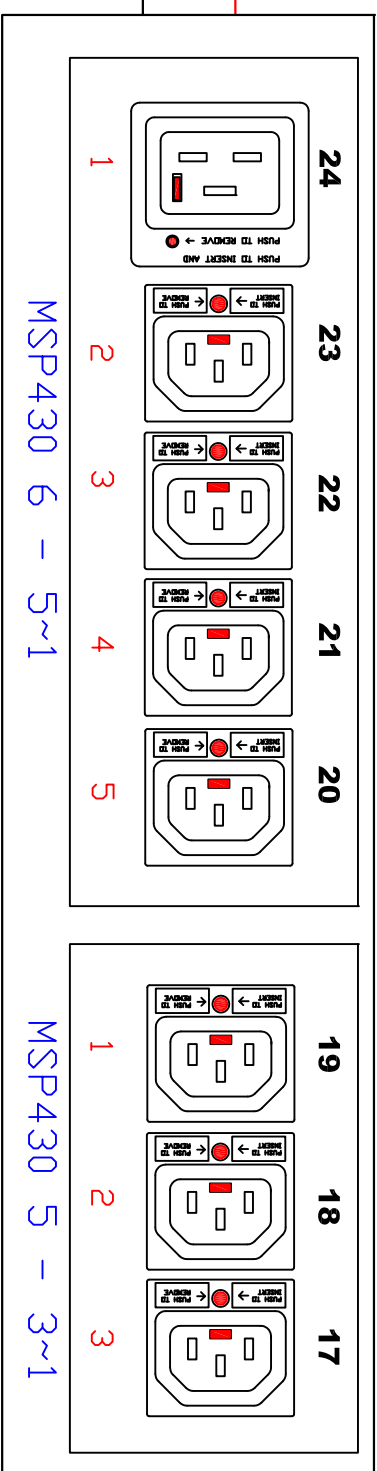

MODULE 1

MODULE 2

MODULE 3

Raritan
A brand of **Legrand**

Drawing Maker: Albert
Design Engineer: Alex Lee
Approver: Alex Lee

PROJECTION: THIRD ANGLE
DO NOT SCALE DRAWING
SHEET 1 OF 1

THIS DRAWING AND SPECIFICATIONS HEREIN ARE THE PROPERTY OF RARITAN, INC. AND SHALL NOT BE COPIED, REPRODUCED OR USED, IN WHOLE OR IN PART, AS THE BASIS FOR THE MANUFACTURE OR SALE OF ITEMS WITHOUT WRITTEN PERMISSION FROM RARITAN, INC. THIS DRAWING IS BASED UPON LATEST AVAILABLE INFORMATION AND IS SUBJECT TO CHANGE WITHOUT NOTICE.

TITLE: iPDU 0U
Three Phase Delta, 24A/208V-240V
Plug Type: NEMA L15-30P
Outlet Type: (2) C13, (4) C19

DWG NO. **TPX3-4523-E2** REV. **2A**