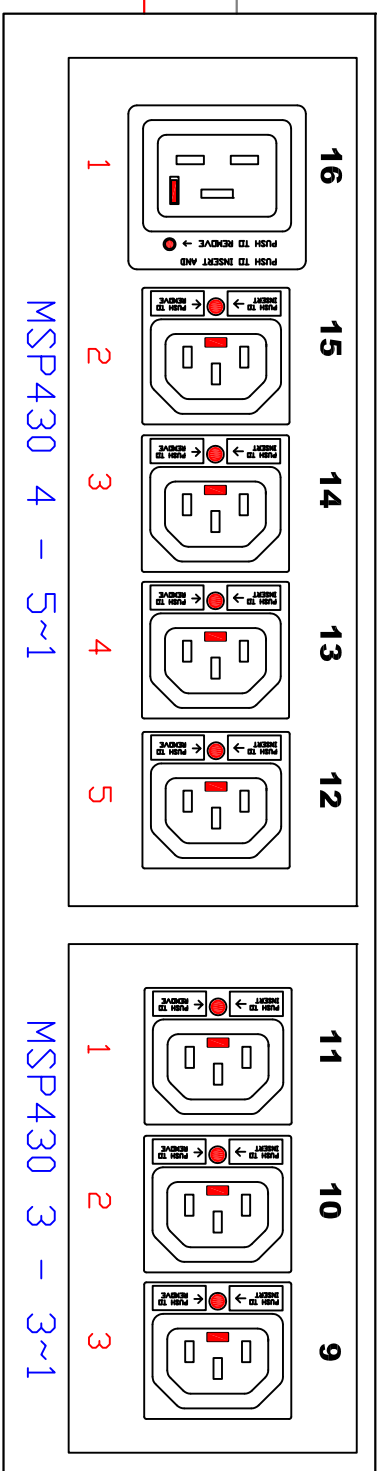

MODULE 1

MODULE 2

MODULE 3

Raritan
A brand of **Legrand**

Drawing Maker: Albert
Design Engineer: Alex Lee
Approver: Alex Lee

PROJECTION: THIRD ANGLE
DO NOT SCALE DRAWING
SHEET 1 OF 1

THIS DRAWING AND SPECIFICATIONS HEREIN ARE THE PROPERTY OF RARITAN, INC. AND SHALL NOT BE COPIED, REPRODUCED OR USED, IN WHOLE OR IN PART, AS THE BASIS FOR THE MANUFACTURE OR SALE OF ITEMS WITHOUT WRITTEN PERMISSION FROM RARITAN, INC. THIS DRAWING IS BASED UPON LATEST AVAILABLE INFORMATION AND IS SUBJECT TO CHANGE WITHOUT NOTICE.

TITLE: iPDU 0U
Three Phase Delta, 24A/208V-240V
Plug Type: NEMA L15-30P
Outlet Type: (2) C13, (4) C19

DWG NO. **TPX3-4523-E2** REV. **2A**