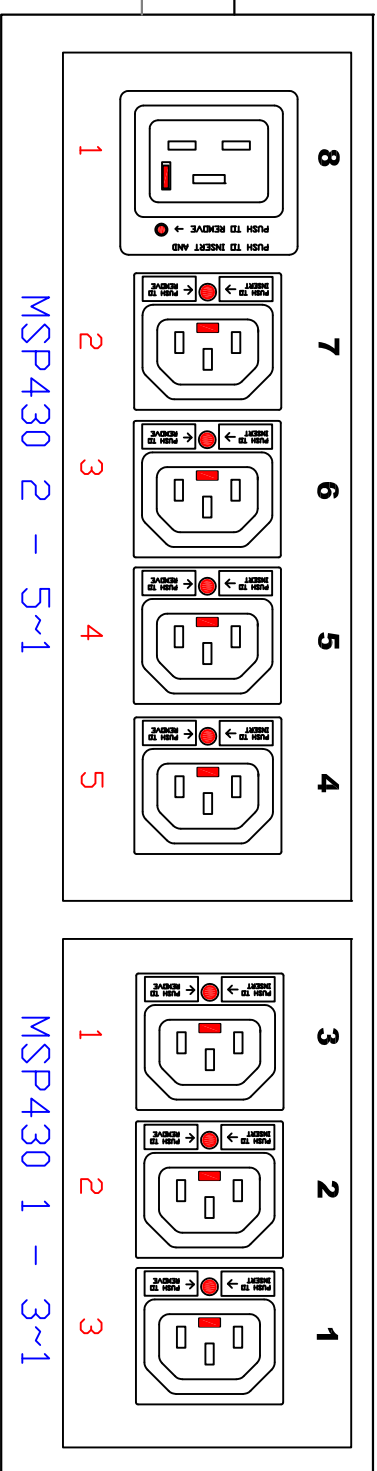

MODULE 1

MODULE 2

MODULE 3

Raritan
A brand of **Legrand**

Drawing Maker: Albert
Design Engineer: Alex Lee
Approver: Alex Lee

PROJECTION: THIRD ANGLE
DO NOT SCALE DRAWING
SHEET 1 OF 1

THIS DRAWING AND SPECIFICATIONS HEREIN ARE THE PROPERTY OF RARITAN, INC. AND SHALL NOT BE COPIED, REPRODUCED OR USED, IN WHOLE OR IN PART, AS THE BASIS FOR THE MANUFACTURE OR SALE OF ITEMS WITHOUT WRITTEN PERMISSION FROM RARITAN, INC. THIS DRAWING IS BASED UPON LATEST AVAILABLE INFORMATION AND IS SUBJECT TO CHANGE WITHOUT NOTICE.

TITLE: iPDU 0U
Three Phase Delta, 24A/208V-240V
Plug Type: NEMA L15-30P
Outlet Type: (2) C13, (4) C19

DWG NO. **TPX3-4523-E2** REV. **2A**