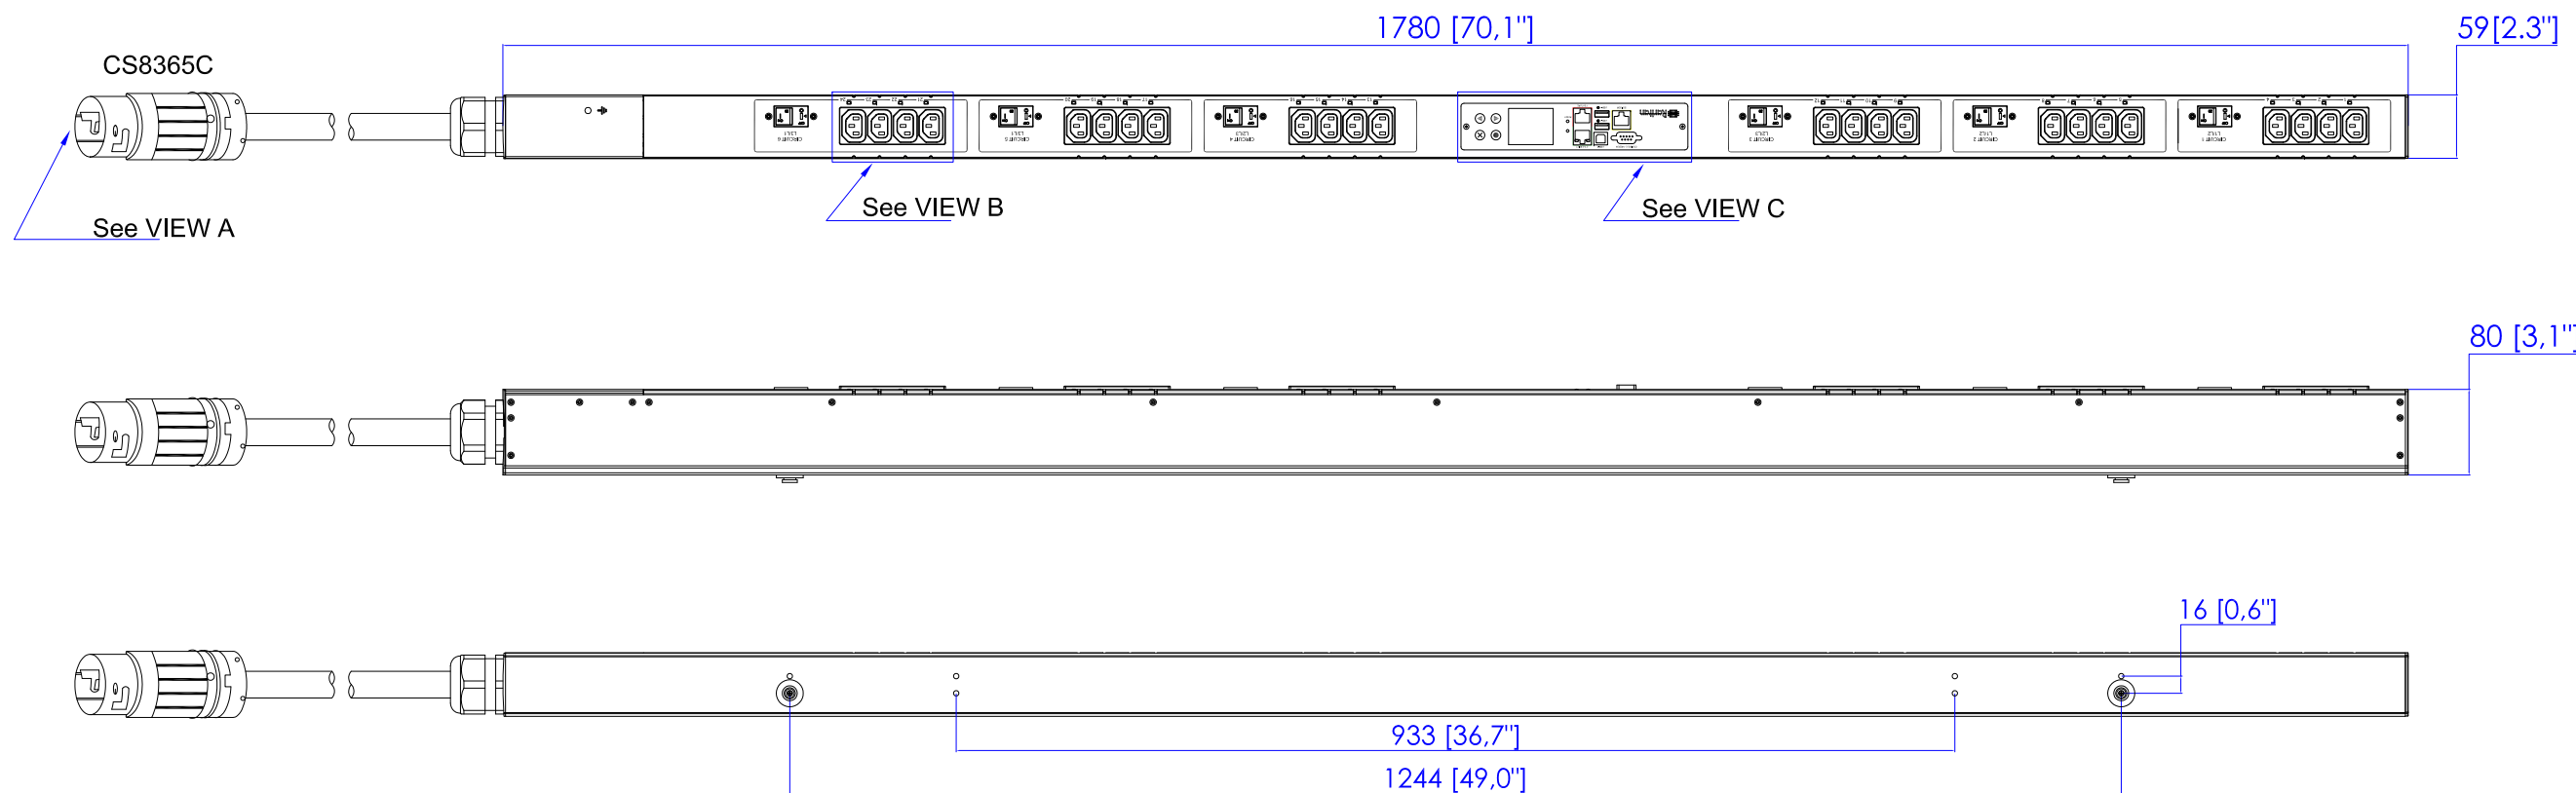

CS8365C

VIEW A

VIEW B

VIEW C

NOTES:
1. ALL DIMENSIONS ARE MILLIMETERS [INCHES].

Drawing Maker:	Eva Lin	Jan. 23, 2015
Design Engineer:	Sam_L	Jan. 23, 2015
Approver:	Tom_H	Jan. 23, 2015

PROJECTION THIRD ANGLE
DO NOT SCALE DRAWING
SHEET 1 OF 1

TITLE: iPDU Zero U
Three Phase, 40A/208-240V
Plug Type: CS8365C
Outlet Type: (24) IEC320 C13

DWG NO.
MPX3-4540V & MPX3-5540V
MPX3-4540V-M5 & MPX3-5540V-M5

REV.
0A