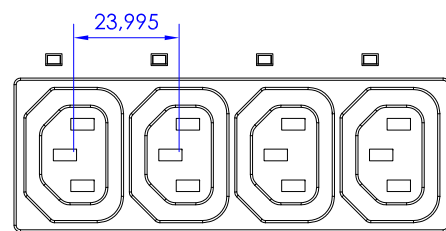

CS8365C

VIEW A

VIEW B

VIEW C

NOTES:
1. ALL DIMENSIONS ARE MILLIMETERS [INCHES].

Drawing Maker:	Eva Lin	Jan. 23, 2015
Design Engineer:	Sam_L	Jan. 23, 2015
Approver:	Tom_H	Jan. 23, 2015

PROJECTION THIRD ANGLE
DO NOT SCALE DRAWING
SHEET 1 OF 1

TITLE: iPDU Zero U
Three Phase, 40A/208-240V
Plug Type: CS8365C
Outlet Type: (24) IEC320 C13

DWG NO.
MPX3-4540V & MPX3-5540V
MPX3-4540V-M5 & MPX3-5540V-M5

REV.
0A