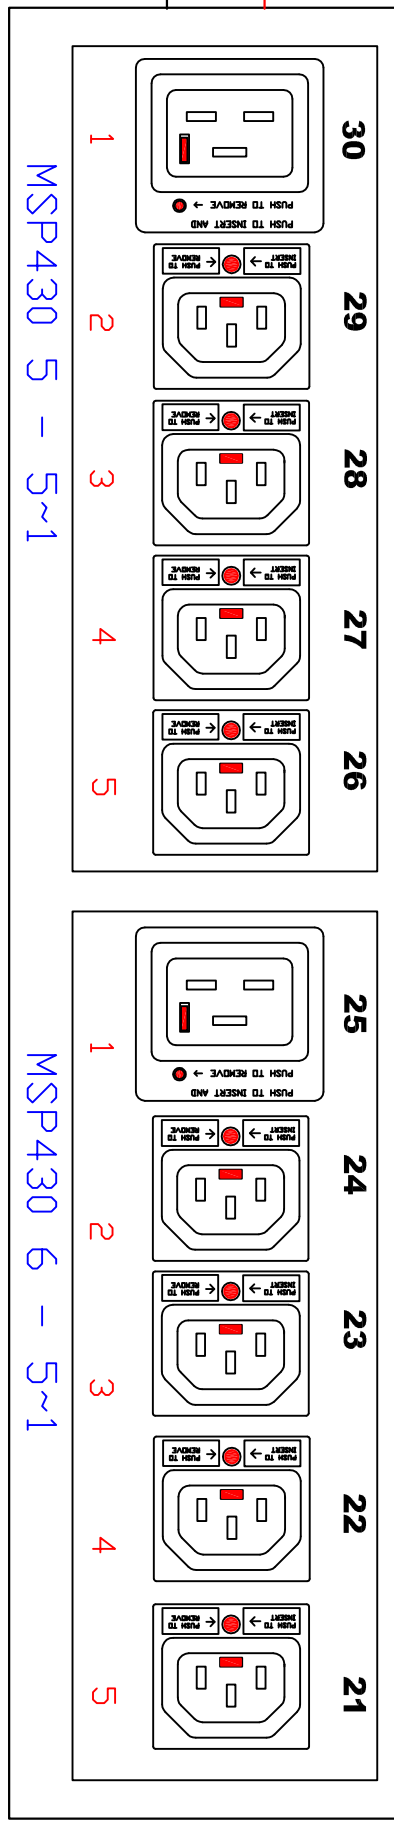

NEMA L21-30P

### MODULE 1

### MODULE 3

<p><b>Raritan</b> A brand of <b>Legrand</b></p>		<p>PROJECTION THIRD ANGLE</p>	
<p>DO NOT SCALE DRAWING</p>		<p>SHEET 1 OF 1</p>	
<p>TITLE: iPDU 0U Three Phase Delta, 24A/190V-208V Plug Type: NEMA L21-30P Outlet Type: (24) C13, (6) C19</p>		<p>DWG NO. <b>TPX3-4664-E2</b></p>	
<p>Design Maker: Albert Design Engineer: Approver: Alex Lee</p>		<p>FEB/24/2017 FEB/24/2017</p>	
<p>THIS DRAWING AND SPECIFICATIONS HEREIN ARE THE PROPERTY OF RARITAN, INC. AND SHALL NOT BE COPIED, REPRODUCED OR USED, IN WHOLE OR IN PART, AS THE BASIS FOR THE MANUFACTURE OR SALE OF ITEMS WITHOUT WRITTEN PERMISSION FROM RARITAN, INC. THIS DRAWING IS BASED UPON LATEST AVAILABLE INFORMATION AND IS SUBJECT TO CHANGE WITHOUT NOTICE.</p>		<p>REV. <b>2A</b></p>	