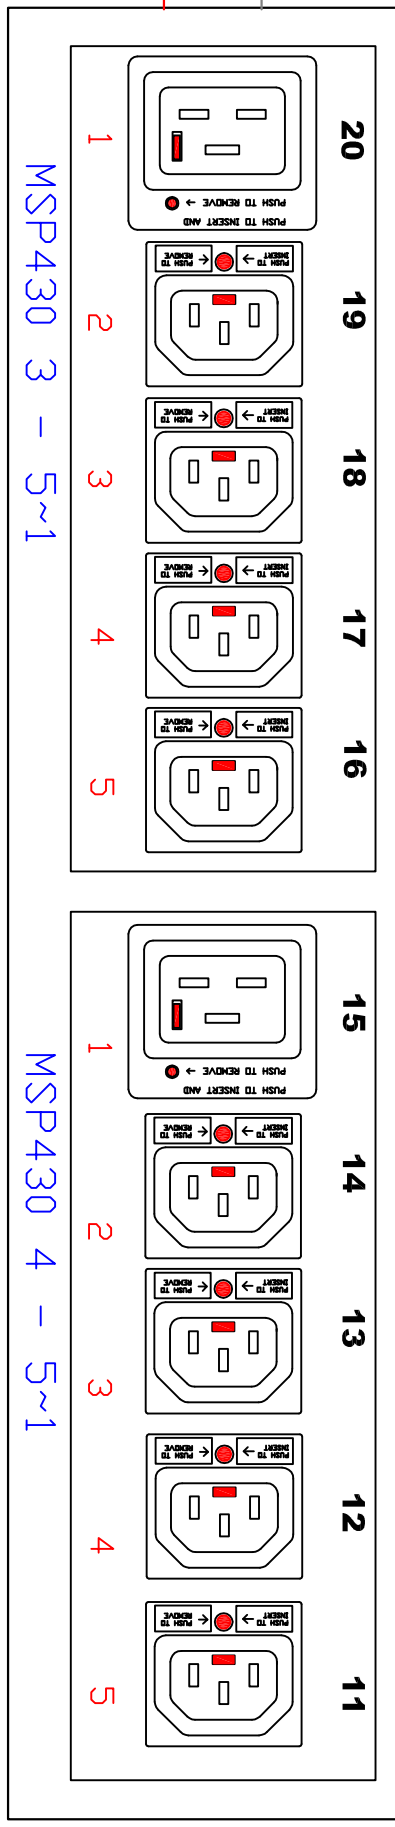

NEMA L21-30P

### MODULE 1

### MODULE 3

<p><b>Raritan</b> A brand of <b>Legrand</b></p>		<p>PROJECTION THIRD ANGLE</p>	
<p>DO NOT SCALE DRAWING</p>		<p>SHEET 1 OF 1</p>	
<p>TITLE: iPDU 0U Three Phase Delta, 24A/190V-208V Plug Type: NEMA L21-30P Outlet Type: (24) C13, (6) C19</p>		<p>DWG NO. <b>TPX3-4664-E2</b></p>	
<p>Design Maker: Albert Design Engineer: Approver: Alex Lee</p>		<p>FEB/24/2017 FEB/24/2017</p>	
<p>THIS DRAWING AND SPECIFICATIONS HEREIN ARE THE PROPERTY OF RARITAN, INC. AND SHALL NOT BE COPIED, REPRODUCED OR USED, IN WHOLE OR IN PART, AS THE BASIS FOR THE MANUFACTURE OR SALE OF ITEMS WITHOUT WRITTEN PERMISSION FROM RARITAN, INC. THIS DRAWING IS BASED UPON LATEST AVAILABLE INFORMATION AND IS SUBJECT TO CHANGE WITHOUT NOTICE.</p>		<p>REV. <b>2A</b></p>	