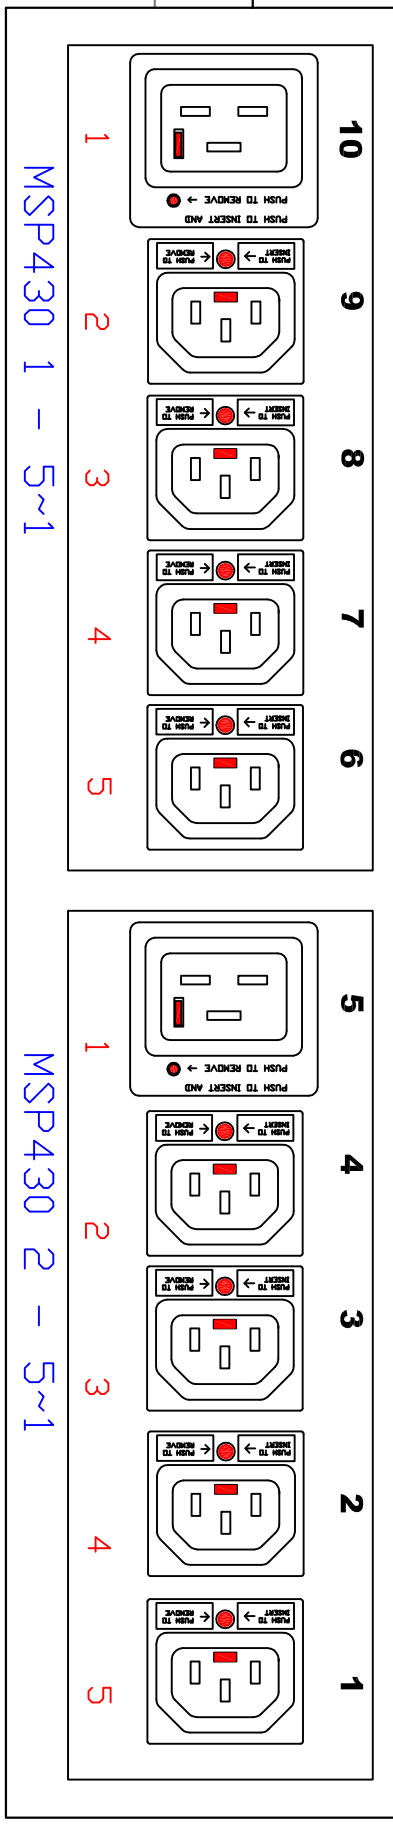

NEMA L21-30P

### MODULE 1

### MODULE 3

<p><b>Raritan</b> A brand of <b>Legrand</b></p>		<p>PROJECTION THIRD ANGLE</p>	
<p>DO NOT SCALE DRAWING</p>		<p>SHEET 1 OF 1</p>	
<p>TITLE: iPDU 0U Three Phase Delta, 24A/190V-208V Plug Type: NEMA L21-30P Outlet Type: (24) C13, (6) C19</p>		<p>DWG NO. <b>TPX3-4664-E2</b></p>	
<p>Design Maker: Albert Design Engineer: Approver: Alex Lee</p>		<p>FEB/24/2017 FEB/24/2017</p>	
<p>THIS DRAWING AND SPECIFICATIONS HEREIN ARE THE PROPERTY OF RARITAN, INC. AND SHALL NOT BE COPIED, REPRODUCED OR USED, IN WHOLE OR IN PART, AS THE BASIS FOR THE MANUFACTURE OR SALE OF ITEMS WITHOUT WRITTEN PERMISSION FROM RARITAN, INC. THIS DRAWING IS BASED UPON LATEST AVAILABLE INFORMATION AND IS SUBJECT TO CHANGE WITHOUT NOTICE.</p>		<p>REV. <b>2A</b></p>	