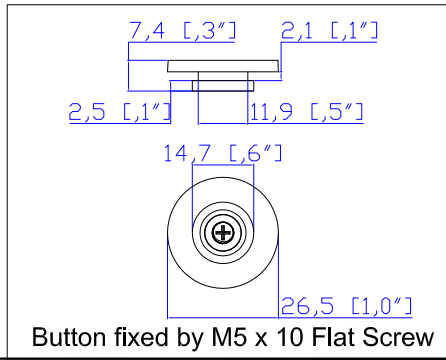

- NOTES:**
1. INSTALLATION SHALL COMPLY WITH ALL APPLICABLE NATIONAL, STATE AND LOCAL CODES.
 2. PLEASE REFER TO PRODUCT DOCUMENTATION FOR FURTHER INFORMATION.
 3. UNLESS OTHERWISE SPECIFIED, ALL DIMENSIONS ARE IN MILLIMETERS (INCHES).
 4. MOUNTING BUTTON IS AN ALTERNATIVE MOUNTING METHOD TO THE TOOLLESS MOUNT FOR 3RD PARTY ENCLOSURE. BUTTON IS PROVIDED WITH THE UNIT. DETAILED INSTALLATION INSTRUCTIONS CAN BE FOUND IN THE PROVIDED MANUAL.
 5. BRACKET KITS TO MOUNT TO SPECIFIC 3RD PARTY ENCLOSURES ARE AVAILABLE AS OPTIONS.
 6. LENGTH OF THE CORD IS 3000MM +/- 70MM
 7. DIMENSION TOLERANCE: LENGTH +/- 3MM, WIDTH +/- 1MM, DEPTH +/- 0.5MM
 8. REFER TO THE TABLE FOR DETAIL CORD LENGTH DEFINITION

<p>Raritan A brand of legrand</p>	PROJECTION THIRD ANGLE DO NOT SCALE DRAWING SHEET 1 OF 1	TITLE: iPDU Zero U Three Phase, 24A/190-208V Plug Type: NEMA L21-30P Outlet Type: Locking C13 (24), Locking C19 (6)
	Drawing Maker: Eva Lin June 01. 2017 Design Engineer: Siang_H June 01. 2017 Approver: Tom_H June 01. 2017	THIS DRAWING AND SPECIFICATIONS HEREIN ARE THE PROPERTY OF RARITAN, Inc. AND SHALL NOT BE COPIED, REPRODUCED OR USED, IN WHOLE OR IN PART, AS THE BASIS FOR THE MANUFACTURE OR SALE OF ITEMS WITHOUT WRITTEN PERMISSION FROM RARITAN, Inc. THIS DRAWING IS BASED UPON LATEST AVAILABLE INFORMATION AND IS SUBJECT TO CHANGE WITHOUT NOTICE.