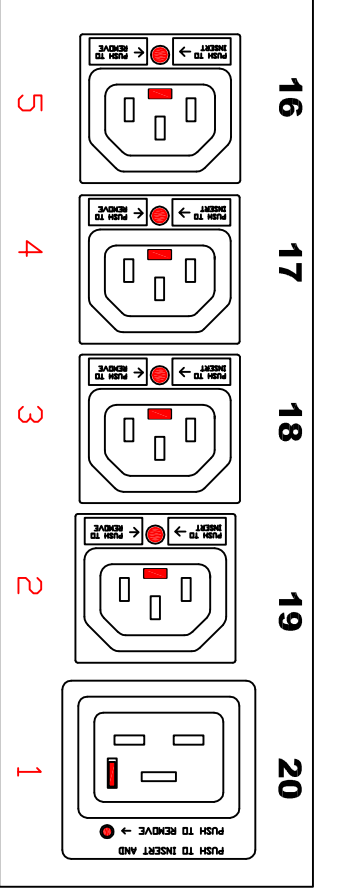

MODULE 1

MODULE 2

MODULE 3

<p>Paritan® A brand of Legrand®</p>		PROJECTION THIRD ANGLE	DO NOT SCALE DRAWING	TITLE: iPDU 0U, Metered Only, Three Phase Delta
		SHEET 1 OF 1	24A / 190-208V	Input : NEMA L21-30P Output : (24) Locking C13, (6) Locking C19
DRAWN : Michael Lin		MAY/26/2015		DWG NO.
ENGINEER:				TPX3-4664-E2
APPROVED: Alex.Lee		MAY/26/2015		REV. 2A