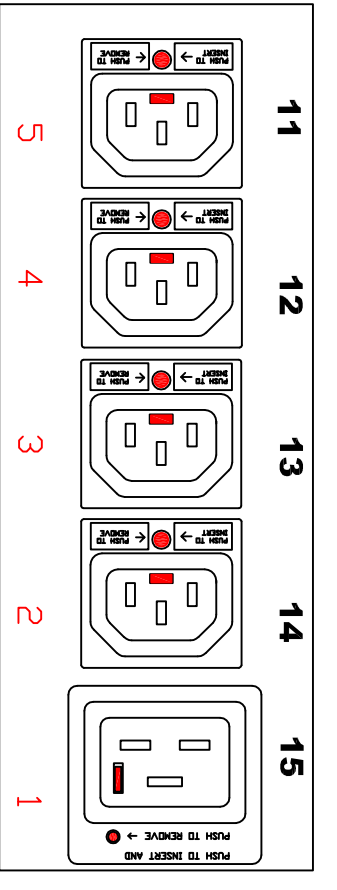

MODULE 1

MODULE 2

MODULE 3

<p>Paritan® A brand of Legrand®</p>		PROJECTION THIRD ANGLE	DO NOT SCALE DRAWING	TITLE: iPDU 0U, Metered Only, Three Phase Delta
		SHEET 1 OF 1	24A / 190-208V	Input : NEMA L21-30P Output : (24) Locking C13, (6) Locking C19
DRAWN : Michael Lin		MAY/26/2015		DWG NO.
ENGINEER:				TPX3-4664-E2
APPROVED: Alex.Lee		MAY/26/2015		REV. 2A