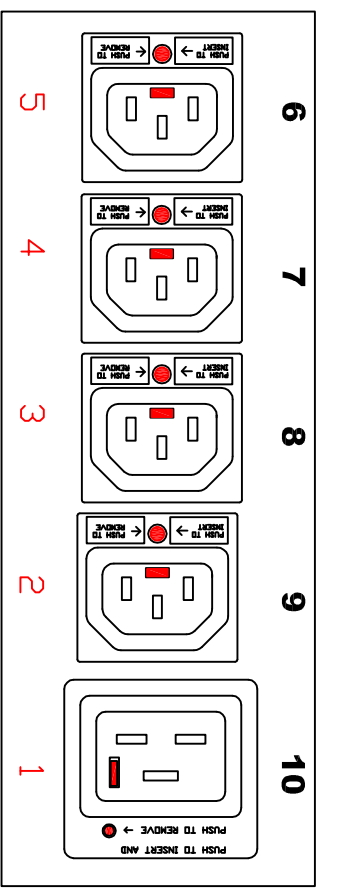

MODULE 1

MODULE 2

MODULE 3

<p>Paritan® A brand of Legrand®</p>		PROJECTION THIRD ANGLE	DO NOT SCALE DRAWING	TITLE: iPDU 0U, Metered Only, Three Phase Delta
		SHEET 1 OF 1	24A / 190-208V	Input : NEMA L21-30P Output : (24) Locking C13, (6) Locking C19
DRAWN : Michael Lin		MAY/26/2015		DWG NO.
ENGINEER:				TPX3-4664-E2
APPROVED: Alex.Lee		MAY/26/2015		REV. 2A