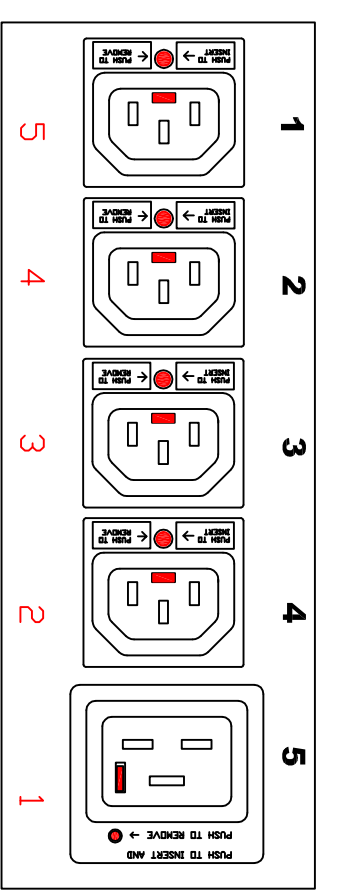

MODULE 1

MODULE 2

MODULE 3

<p>Paritan® A brand of Legrand®</p>		PROJECTION THIRD ANGLE	DO NOT SCALE DRAWING	TITLE: iPDU 0U, Metered Only, Three Phase Delta
		SHEET 1 OF 1	24A / 190-208V	Input : NEMA L21-30P Output : (24) Locking C13, (6) Locking C19
DRAWN : Michael Lin		MAY/26/2015		DWG NO.
ENGINEER:				TPX3-4664-E2
APPROVED: Alex.Lee		MAY/26/2015		REV. 2A