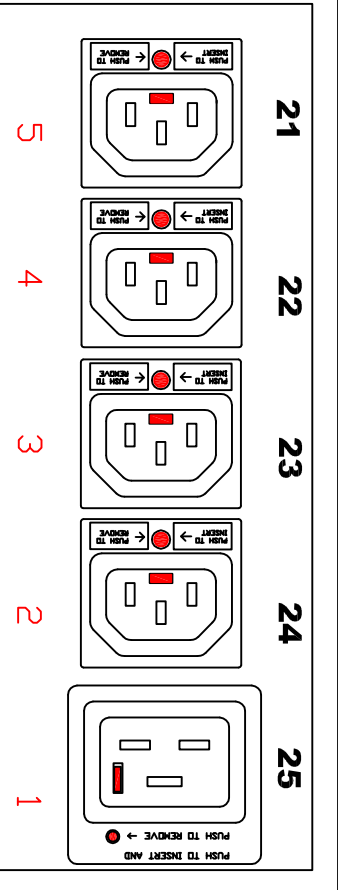

MODULE 1

MODULE 2

MODULE 3

<p>Paritan® A brand of Legrand®</p>		PROJECTION THIRD ANGLE	DO NOT SCALE DRAWING	TITLE: iPDU 0U, Metered Only, Three Phase Delta
		SHEET 1 OF 1	24A / 190-208V	Input : NEMA L21-30P Output : (24) Locking C13, (6) Locking C19
DRAWN : Michael Lin		MAY/26/2015		DWG NO.
ENGINEER:				TPX3-4664-E2
APPROVED: Alex.Lee		MAY/26/2015		REV. 2A