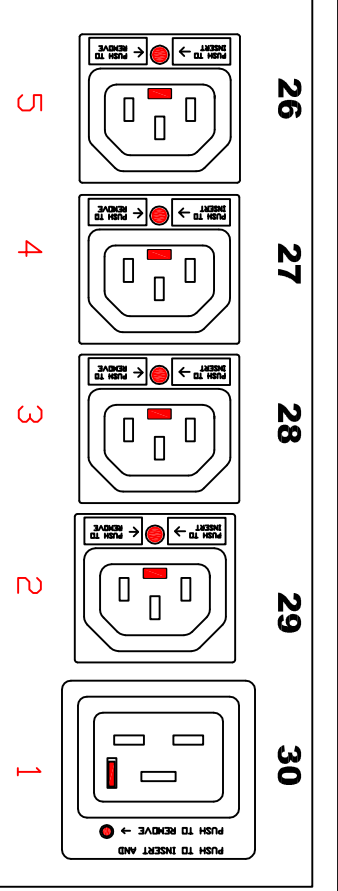

MODULE 1

MODULE 2

MODULE 3

<p>Paritan® A brand of Legrand®</p>		PROJECTION THIRD ANGLE	DO NOT SCALE DRAWING	TITLE: iPDU 0U, Metered Only, Three Phase Delta
		SHEET 1 OF 1	24A / 190-208V	Input : NEMA L21-30P Output : (24) Locking C13, (6) Locking C19
DRAWN : Michael Lin		MAY/26/2015		DWG NO.
ENGINEER:				TPX3-4664-E2
APPROVED: Alex.Lee		MAY/26/2015		REV. 2A