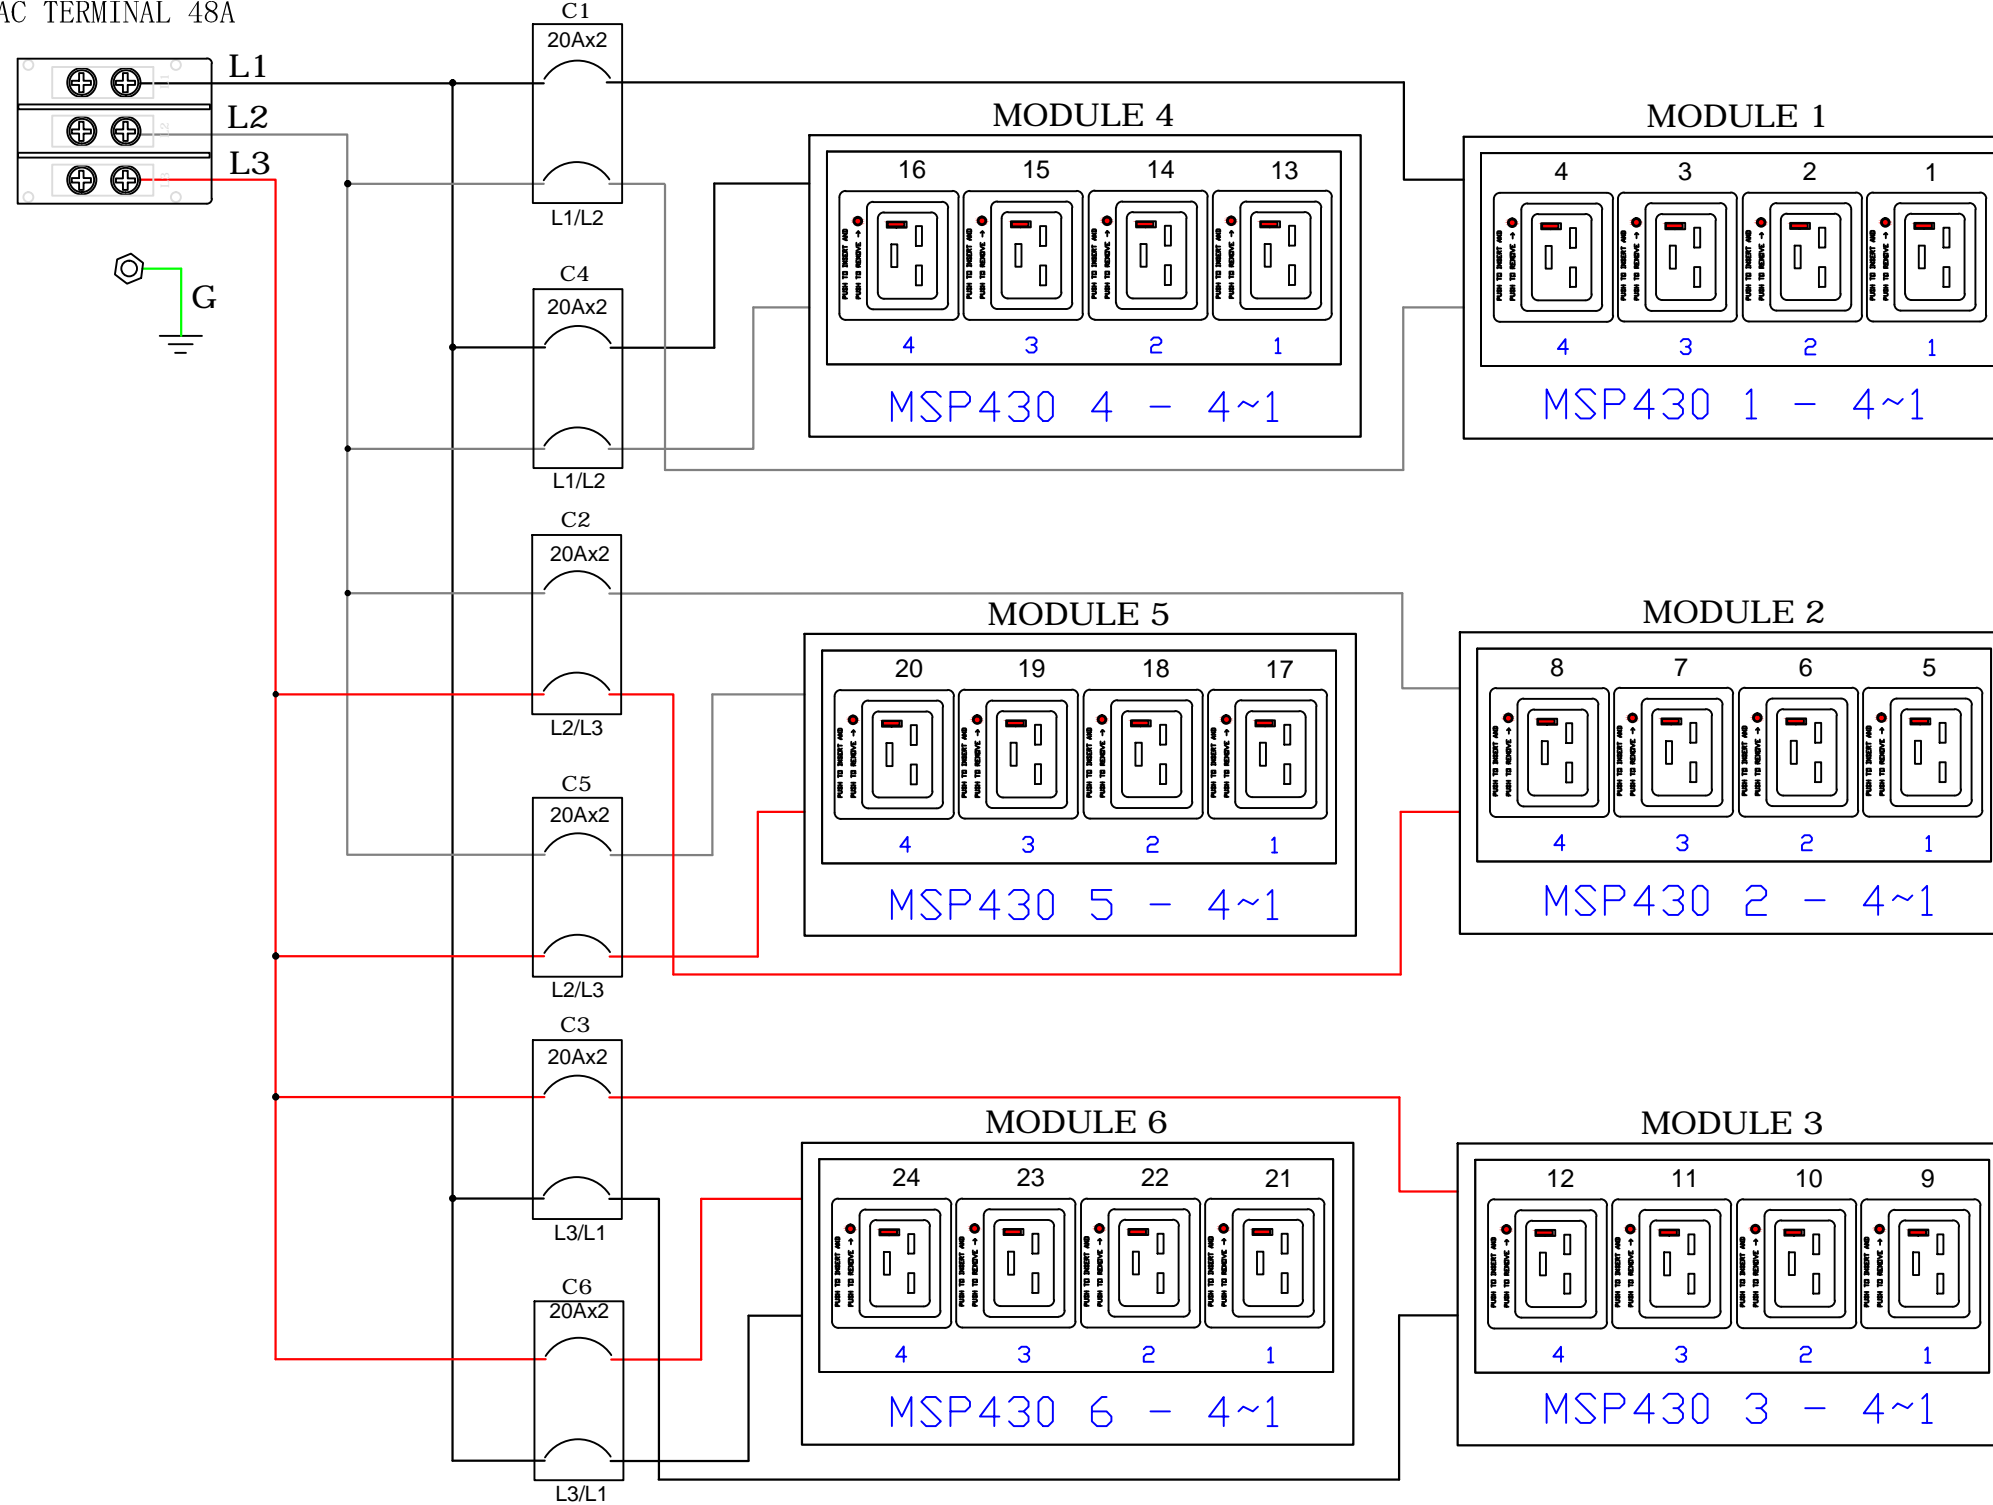

AC TERMINAL 48A

Raritan.
A brand of **Legrand**

PROJECTION
THIRD ANGLE

DO NOT SCALE DRAWING
SHEET 1 OF 1

THIS DRAWING AND SPECIFICATIONS HEREIN ARE THE PROPERTY OF RARITAN, INC. AND SHALL NOT BE COPIED, REPRODUCED OR USED, IN WHOLE OR IN PART, AS THE BASIS FOR THE MANUFACTURE OR SALE OF ITEMS WITHOUT WRITTEN PERMISSION FROM RARITAN, INC. THIS DRAWING IS BASED UPON LATEST AVAILABLE INFORMATION AND IS SUBJECT TO CHANGE WITHOUT NOTICE.

TITLE:
iPDU 0U, Metered & Switched, 3 phase Delta
48A / 208~240V
Input : 48A TERMINAL 3P
Output : (24) C19 Locking

Drawing Maker: Michael Lin MAR/14/2017

Design Engineer: Asa Yu JUL/28/2014

Approver: Alex Lee MAR/14/2017

DWG NO. **TPX3-4695Y-E2N2P1V2** REV. **2A**