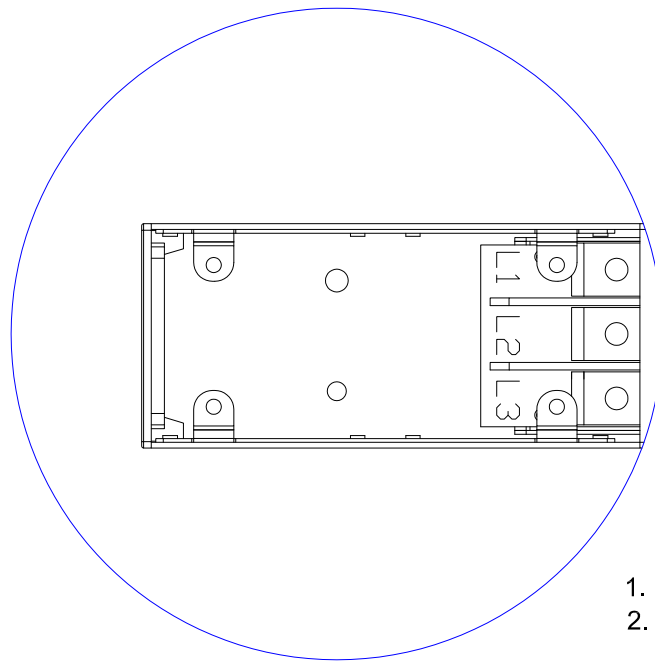

VIEW A

1. KST RNBS 22-6 or equivalent terminals for 4 AWG Wire
2. Inside diameter 6.4 mm & Outside diameter 12.2 mm ring for M6 screw

VIEW C

VIEW B

Knockout size (opening): 1.375" for Ø1.0" flexible steel conduit cable and fitting

- NOTES:
1. INSTALLATION SHALL COMPLY WITH ALL APPLICABLE NATIONAL, STATE AND LOCAL CODES.
 2. PLEASE REFER TO PRODUCT DOCUMENTATION FOR FURTHER INFORMATION.
 3. UNLESS OTHERWISE SPECIFIED, ALL DIMENSIONS ARE IN MILLIMETERS (INCHES).
 4. MOUNTING BUTTON IS AN ALTERNATIVE MOUNTING METHOD TO THE TOOLLESS MOUNT FOR 3RD PARTY ENCLOSURE. BUTTON IS PROVIDED WITH THE UNIT. DETAILED INSTALLATION INSTRUCTIONS CAN BE FOUND IN THE PROVIDED MANUAL.
 5. BRACKET KITS TO MOUNT TO SPECIFIC 3RD PARTY ENCLOSURES ARE AVAILABLE AS OPTIONS.
 6. LENGTH OF THE CORD IS 3000MM +/- 70MM
 7. DIMENSION TOLERANCE: LENGTH +/- 3MM, WIDTH +/- 1MM, DEPTH +/- 0.5MM
 8. REFER TO THE TABLE FOR DETAIL CORD LENGTH DEFINITION