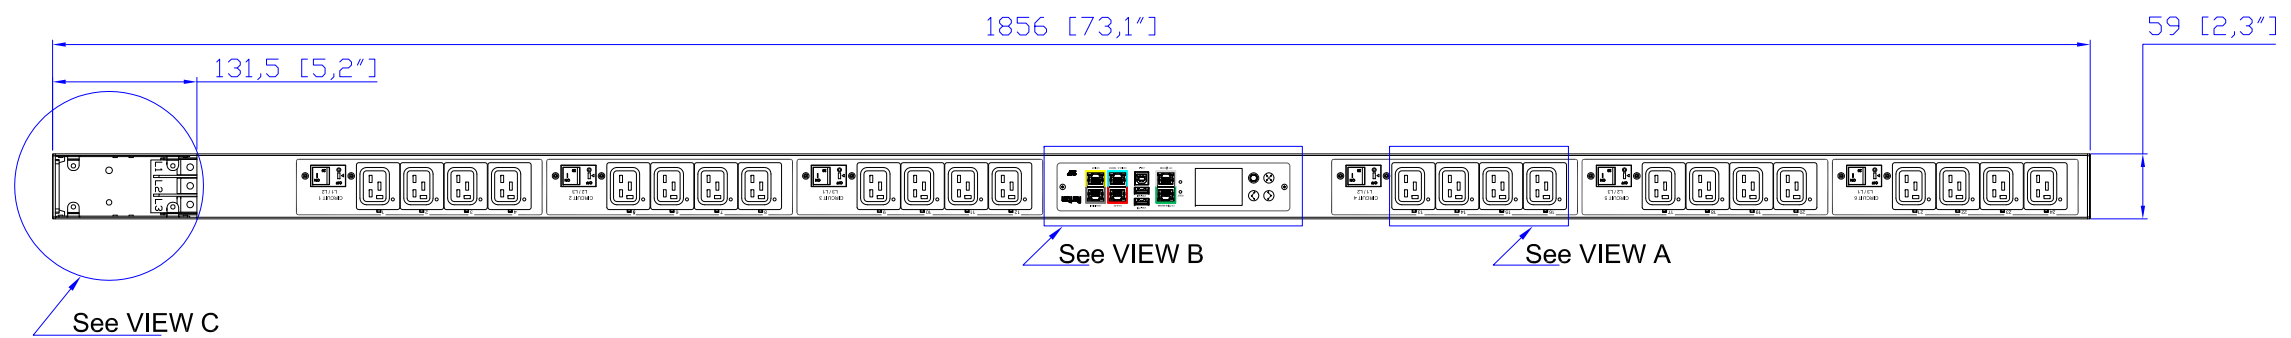

VIEW A

1. KST RNBS 22-6 or equivalent terminals for 4 AWG Wire
2. Inside diameter 6.4 mm & Outside diameter 12.2 mm ring for M6 screw

VIEW C

VIEW B

Knockout size (opening): 1.375" for Ø1.0" flexible steel conduit cable and fitting

- NOTES:
1. INSTALLATION SHALL COMPLY WITH ALL APPLICABLE NATIONAL, STATE AND LOCAL CODES.
 2. PLEASE REFER TO PRODUCT DOCUMENTATION FOR FURTHER INFORMATION.
 3. UNLESS OTHERWISE SPECIFIED, ALL DIMENSIONS ARE IN MILLIMETERS (INCHES).
 4. MOUNTING BUTTON IS AN ALTERNATIVE MOUNTING METHOD TO THE TOOLLESS MOUNT FOR 3RD PARTY ENCLOSURE. BUTTON IS PROVIDED WITH THE UNIT. DETAILED INSTALLATION INSTRUCTIONS CAN BE FOUND IN THE PROVIDED MANUAL.
 5. BRACKET KITS TO MOUNT TO SPECIFIC 3RD PARTY ENCLOSURES ARE AVAILABLE AS OPTIONS.
 6. LENGTH OF THE CORD IS 3000MM +/- 70MM
 7. DIMENSION TOLERANCE: LENGTH +/- 3MM, WIDTH +/- 1MM, DEPTH +/- 0.5MM
 8. REFER TO THE TABLE FOR DETAIL CORD LENGTH DEFINITION

TITLE: iPDU Zero U
 Three Phase, 48A/208-240V
 Plug Type: 48A Terminal 3P
 Outlet Type: Locking C19 (24)

DWG NO. MPX3-4695YU-E2N2P1V2 M5 & MPX3-5695YU-E2N2P1V2 M5

MODEL NO. PX3-4695YU-E2N2P1V2 & PX3-5695YU-E2N2P1V2
 PX3-4695YU-E2N2P1V2M5 & PX3-5695YU-E2N2P1V2M5