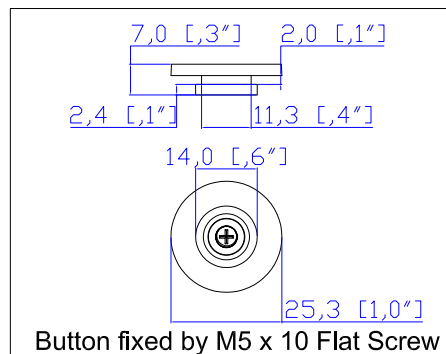

VIEW A

1. KST RNBS 22-6 or equivalent terminals for 4 AWG Wire
2. Inside diameter 6.4 mm & Outside diameter 12.2 mm ring for M6 screw

VIEW C

VIEW B

Knockout size (opening): 1.375" for Ø1.0" flexible steel conduit cable and fitting

- NOTES:
1. INSTALLATION SHALL COMPLY WITH ALL APPLICABLE NATIONAL, STATE AND LOCAL CODES.
 2. PLEASE REFER TO PRODUCT DOCUMENTATION FOR FURTHER INFORMATION.
 3. UNLESS OTHERWISE SPECIFIED, ALL DIMENSIONS ARE IN MILLIMETERS (INCHES).
 4. MOUNTING BUTTON IS AN ALTERNATIVE MOUNTING METHOD TO THE TOOLLESS MOUNT FOR 3RD PARTY ENCLOSURE. BUTTON IS PROVIDED WITH THE UNIT. DETAILED INSTALLATION INSTRUCTIONS CAN BE FOUND IN THE PROVIDED MANUAL.
 5. BRACKET KITS TO MOUNT TO SPECIFIC 3RD PARTY ENCLOSURES ARE AVAILABLE AS OPTIONS.
 6. LENGTH OF THE CORD IS 3000MM +/- 70MM
 7. DIMENSION TOLERANCE: LENGTH +/- 3MM, WIDTH +/- 1MM, DEPTH +/- 0.5MM
 8. REFER TO THE TABLE FOR DETAIL CORD LENGTH DEFINITION

TITLE: iPDU Zero U
 Three Phase, 48A/208-240V
 Plug Type: 48A Terminal 3P
 Outlet Type: Locking C19 (24)

DWG NO. MPX3-4695YU-E2N2P1V2 M5 & MPX3-5695YU-E2N2P1V2 M5

MODEL NO. PX3-4695YU-E2N2P1V2 & PX3-5695YU-E2N2P1V2
 PX3-4695YU-E2N2P1V2M5 & PX3-5695YU-E2N2P1V2M5