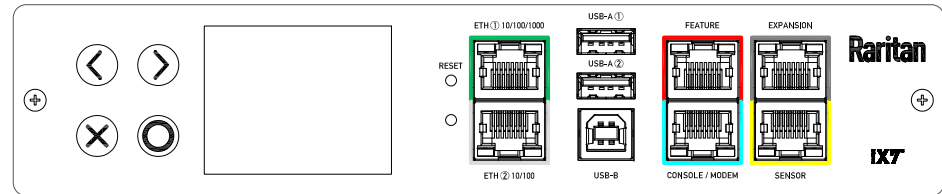

VIEW A

1. KST RNBS 22-6 or equivalent terminals for 4 AWG Wire
2. Inside diameter 6.4 mm & Outside diameter 12.2 mm ring for M6 screw

VIEW C

VIEW B

Knockout size (opening): 1.375" for Ø1.0" flexible steel conduit cable and fitting

- NOTES:
1. INSTALLATION SHALL COMPLY WITH ALL APPLICABLE NATIONAL, STATE AND LOCAL CODES.
 2. PLEASE REFER TO PRODUCT DOCUMENTATION FOR FURTHER INFORMATION.
 3. UNLESS OTHERWISE SPECIFIED, ALL DIMENSIONS ARE IN MILLIMETERS (INCHES).
 4. MOUNTING BUTTON IS AN ALTERNATIVE MOUNTING METHOD TO THE TOOLLESS MOUNT FOR 3RD PARTY ENCLOSURE. BUTTON IS PROVIDED WITH THE UNIT. DETAILED INSTALLATION INSTRUCTIONS CAN BE FOUND IN THE PROVIDED MANUAL.
 5. BRACKET KITS TO MOUNT TO SPECIFIC 3RD PARTY ENCLOSURES ARE AVAILABLE AS OPTIONS.
 6. LENGTH OF THE CORD IS 3000MM +/- 70MM
 7. DIMENSION TOLERANCE: LENGTH +/- 3MM, WIDTH +/- 1MM, DEPTH +/- 0.5MM
 8. REFER TO THE TABLE FOR DETAIL CORD LENGTH DEFINITION

TITLE: iPDU Zero U
 Three Phase, 48A/208-240V
 Plug Type: 48A Terminal 3P
 Outlet Type: Locking C19 (24)

DWG NO. MPX3-4695YU-E2N2P1V2 M5 & MPX3-5695YU-E2N2P1V2 M5

MODEL NO. PX3-4695YU-E2N2P1V2 & PX3-5695YU-E2N2P1V2
 PX3-4695YU-E2N2P1V2M5 & PX3-5695YU-E2N2P1V2M5