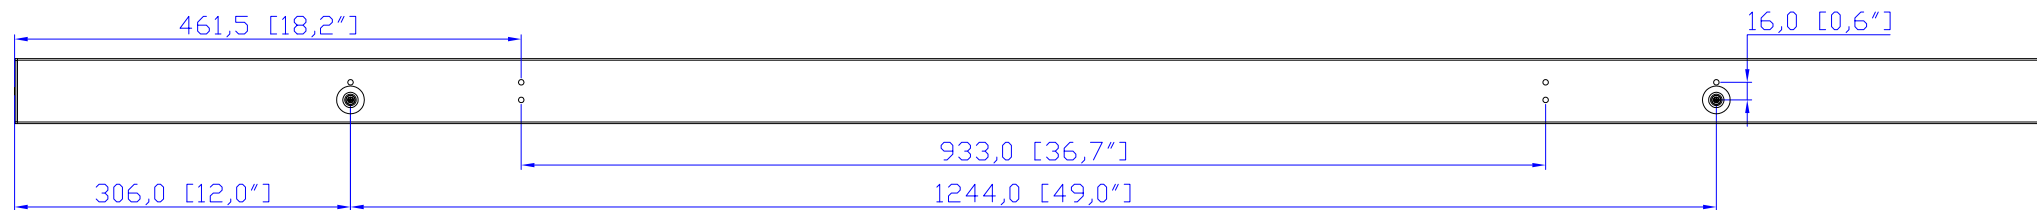

VIEW A

1. KST RNBS 22-6 or equivalent terminals for 4 AWG Wire
2. Inside diameter 6.4 mm & Outside diameter 12.2 mm ring for M6 screw

VIEW C

VIEW B

Knockout size (opening): 1.375" for Ø1.0" flexible steel conduit cable and fitting

- NOTES:
1. INSTALLATION SHALL COMPLY WITH ALL APPLICABLE NATIONAL, STATE AND LOCAL CODES.
 2. PLEASE REFER TO PRODUCT DOCUMENTATION FOR FURTHER INFORMATION.
 3. UNLESS OTHERWISE SPECIFIED, ALL DIMENSIONS ARE IN MILLIMETERS (INCHES).
 4. MOUNTING BUTTON IS AN ALTERNATIVE MOUNTING METHOD TO THE TOOLLESS MOUNT FOR 3RD PARTY ENCLOSURE. BUTTON IS PROVIDED WITH THE UNIT. DETAILED INSTALLATION INSTRUCTIONS CAN BE FOUND IN THE PROVIDED MANUAL.
 5. BRACKET KITS TO MOUNT TO SPECIFIC 3RD PARTY ENCLOSURES ARE AVAILABLE AS OPTIONS.
 6. LENGTH OF THE CORD IS 3000MM +/- 70MM
 7. DIMENSION TOLERANCE: LENGTH +/- 3MM, WIDTH +/- 1MM, DEPTH +/- 0.5MM
 8. REFER TO THE TABLE FOR DETAIL CORD LENGTH DEFINITION