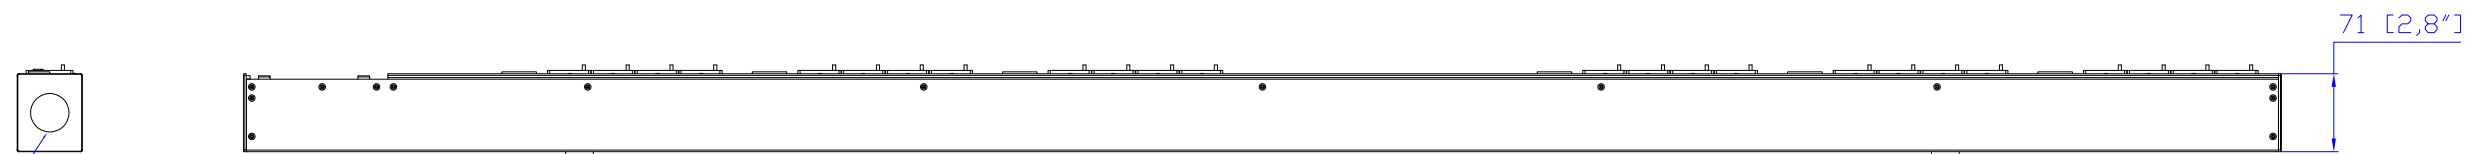

VIEW A

1. KST RNBS 22-6 or equivalent terminals for 4 AWG Wire
2. Inside diameter 6.4 mm & Outside diameter 12.2 mm ring for M6 screw

VIEW C

VIEW B

Knockout size (opening): 1.375" for Ø1.0" flexible steel conduit cable and fitting

- NOTES:
1. INSTALLATION SHALL COMPLY WITH ALL APPLICABLE NATIONAL, STATE AND LOCAL CODES.
 2. PLEASE REFER TO PRODUCT DOCUMENTATION FOR FURTHER INFORMATION.
 3. UNLESS OTHERWISE SPECIFIED, ALL DIMENSIONS ARE IN MILLIMETERS (INCHES).
 4. MOUNTING BUTTON IS AN ALTERNATIVE MOUNTING METHOD TO THE TOOLLESS MOUNT FOR 3RD PARTY ENCLOSURE. BUTTON IS PROVIDED WITH THE UNIT. DETAILED INSTALLATION INSTRUCTIONS CAN BE FOUND IN THE PROVIDED MANUAL.
 5. BRACKET KITS TO MOUNT TO SPECIFIC 3RD PARTY ENCLOSURES ARE AVAILABLE AS OPTIONS.
 6. LENGTH OF THE CORD IS 3000MM +/- 70MM
 7. DIMENSION TOLERANCE: LENGTH +/- 3MM, WIDTH +/- 1MM, DEPTH +/- 0.5MM
 8. REFER TO THE TABLE FOR DETAIL CORD LENGTH DEFINITION

TITLE: iPDU Zero U
 Three Phase, 48A/208-240V
 Plug Type: 48A Terminal 3P
 Outlet Type: Locking C19 (24)

DWG NO. MPX3-4695YU-E2N2P1V2 M5 & MPX3-5695YU-E2N2P1V2 M5

MODEL NO. PX3-4695YU-E2N2P1V2 & PX3-5695YU-E2N2P1V2
 PX3-4695YU-E2N2P1V2M5 & PX3-5695YU-E2N2P1V2M5