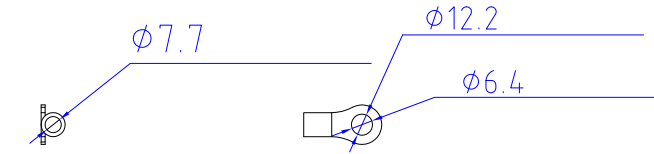

VIEW A

1. KST RNBS 22-6 or equivalent terminals for 4 AWG Wire
2. Inside diameter 6.4 mm & Outside diameter 12.2 mm ring for M6 screw

VIEW C

VIEW B

Knockout size (opening): 1.375" for Ø1.0" flexible steel conduit cable and fitting

- NOTES:
1. INSTALLATION SHALL COMPLY WITH ALL APPLICABLE NATIONAL, STATE AND LOCAL CODES.
 2. PLEASE REFER TO PRODUCT DOCUMENTATION FOR FURTHER INFORMATION.
 3. UNLESS OTHERWISE SPECIFIED, ALL DIMENSIONS ARE IN MILLIMETERS (INCHES).
 4. MOUNTING BUTTON IS AN ALTERNATIVE MOUNTING METHOD TO THE TOOLLESS MOUNT FOR 3RD PARTY ENCLOSURE. BUTTON IS PROVIDED WITH THE UNIT. DETAILED INSTALLATION INSTRUCTIONS CAN BE FOUND IN THE PROVIDED MANUAL.
 5. BRACKET KITS TO MOUNT TO SPECIFIC 3RD PARTY ENCLOSURES ARE AVAILABLE AS OPTIONS.
 6. LENGTH OF THE CORD IS 3000MM +/- 70MM
 7. DIMENSION TOLERANCE: LENGTH +/- 3MM, WIDTH +/- 1MM, DEPTH +/- 0.5MM
 8. REFER TO THE TABLE FOR DETAIL CORD LENGTH DEFINITION