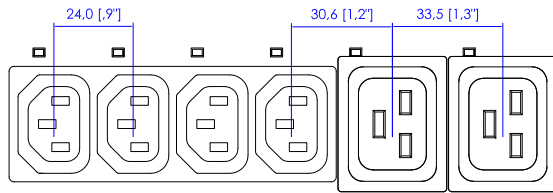

IEC60309 32A 3PY

VIEW A

VIEW B

VIEW C

IEC60309 32A 3PY

NOTES:

1. ALL DIMENSIONS ARE MILLIMETERS [INCHES].

		PROJECTION THIRD ANGLE	DO NOT SCALE DRAWING <b>SHEET 1 OF 1</b>	TITLE: iPDU Zero U Three Phase, 32A/380V-415V Plug Type: 32A Cord 3PY Outlet Type: (24)IEC320 C13, (12)IEC320 C19	
		THIS DRAWING AND SPECIFICATIONS HEREIN ARE THE PROPERTY OF RARITAN, Inc. AND SHALL NOT BE COPIED, REPRODUCED OR USED, IN WHOLE OR IN PART, AS THE BASIS FOR THE MANUFACTURE OR SALE OF ITEMS WITHOUT WRITTEN PERMISSION FROM RARITAN, Inc. THIS DRAWING IS BASED UPON LATEST AVAILABLE INFORMATION AND IS SUBJECT TO CHANGE WITHOUT NOTICE.		DWG NO. <b>MPX3-5730-M5 &amp; MPX3-4730-M5</b> <b>MPX3-5730 &amp; MPX3-4730</b>	REV. <b>1A</b>
DRAWN : Tom Hsueh ENGINEER: Kenny Chen APPROVED: Tom Hsueh	Sep. 30. 2014 Sep. 30. 2014 Sep. 30. 2014				