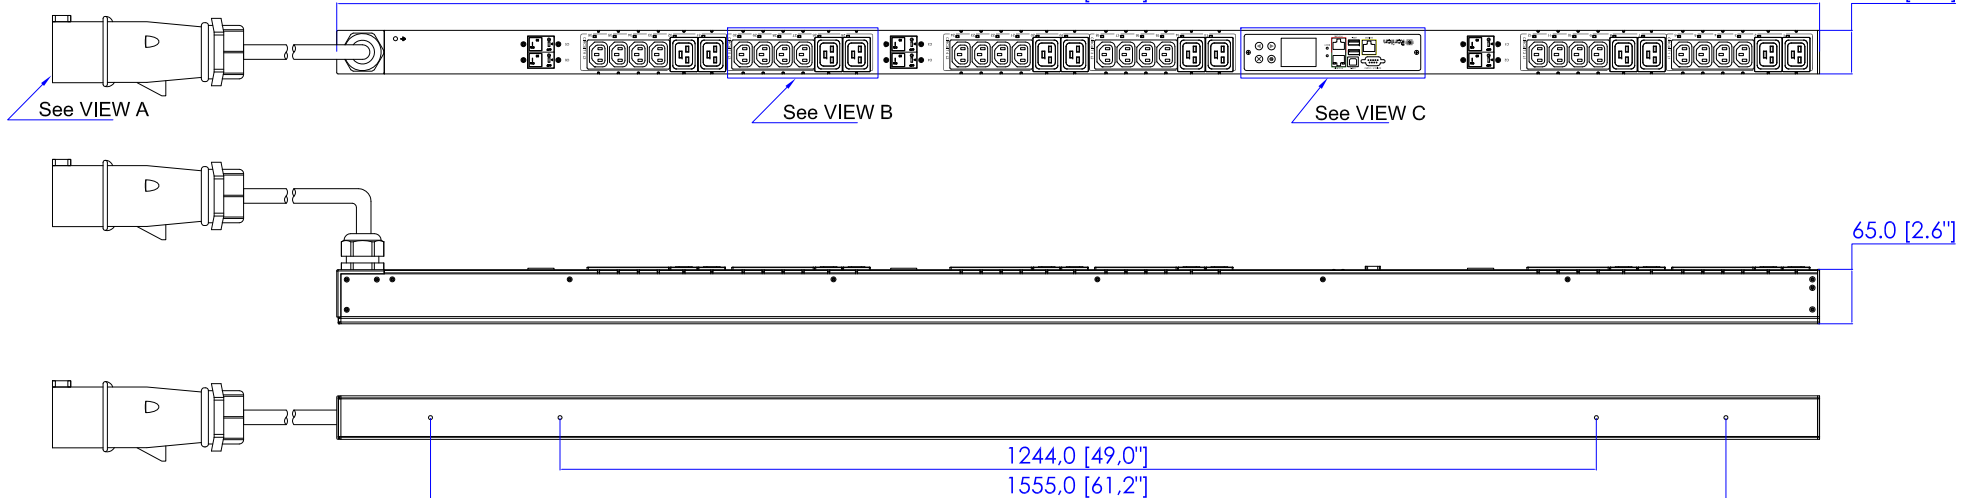

IEC60309 32A 3PY

VIEW A

VIEW B

VIEW C

IEC60309 32A 3PY

NOTES:

1. ALL DIMENSIONS ARE MILLIMETERS [INCHES].

		PROJECTION THIRD ANGLE	DO NOT SCALE DRAWING <b>SHEET 1 OF 1</b>	TITLE: iPDU Zero U Three Phase, 32A/380V-415V Plug Type: 32A Cord 3PY Outlet Type: (24)IEC320 C13, (12)IEC320 C19	
		THIS DRAWING AND SPECIFICATIONS HEREIN ARE THE PROPERTY OF RARITAN, Inc. AND SHALL NOT BE COPIED, REPRODUCED OR USED, IN WHOLE OR IN PART, AS THE BASIS FOR THE MANUFACTURE OR SALE OF ITEMS WITHOUT WRITTEN PERMISSION FROM RARITAN, Inc. THIS DRAWING IS BASED UPON LATEST AVAILABLE INFORMATION AND IS SUBJECT TO CHANGE WITHOUT NOTICE.		DWG NO. <b>MPX3-5730-M5 &amp; MPX3-4730-M5</b> <b>MPX3-5730 &amp; MPX3-4730</b>	REV. <b>1A</b>
DRAWN : Tom Hsueh ENGINEER: Kenny Chen APPROVED: Tom Hsueh	Sep. 30. 2014 Sep. 30. 2014 Sep. 30. 2014				