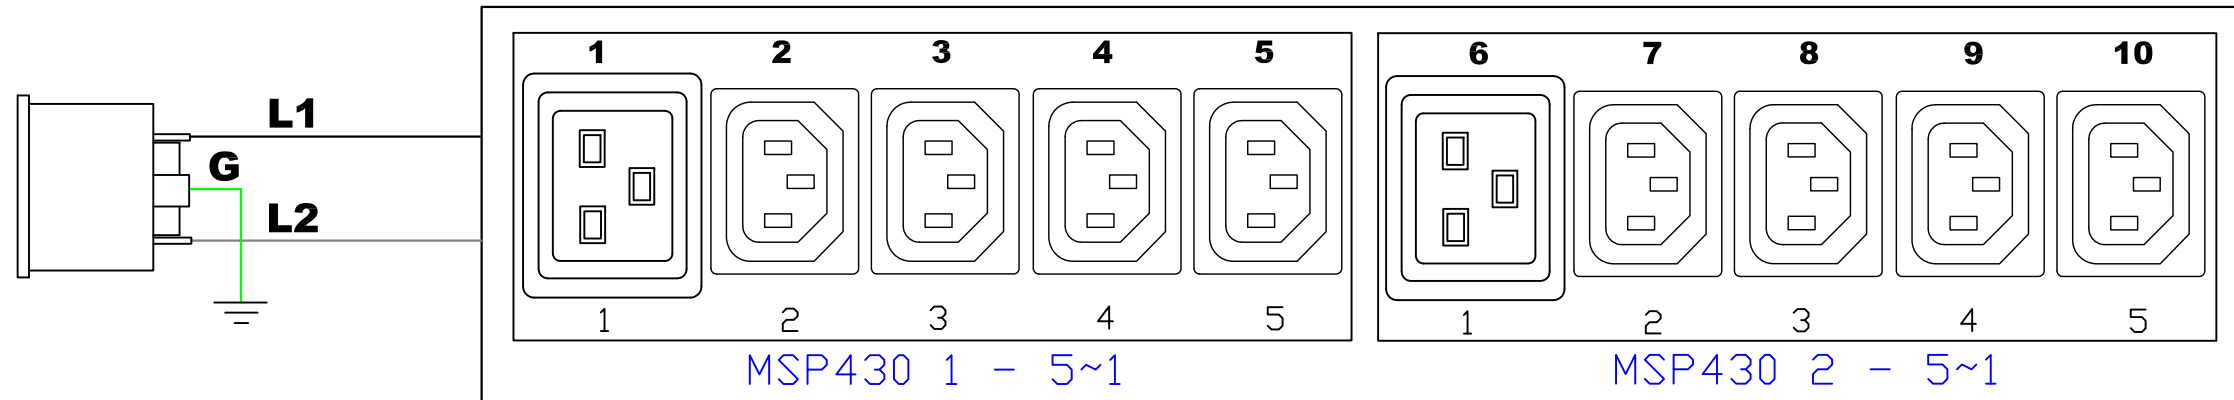

MODULE 1

IEC60320 C20

IEC60320 C19

PXI-L620PC19L

NEMA L6-20P

 A brand of 		 PROJECTION THIRD ANGLE	DO NOT SCALE DRAWING	TITLE: iPDU 1U, Metered only, Single phase 16A / 200~240V Input : NEMA L6-20P Output : (8) C13, (2) C19
			SHEET 1 OF 1	
DRAWN : Albert	FEB/26/2019	THIS DRAWING AND SPECIFICATIONS HEREIN ARE THE PROPERTY OF RARITAN, INC. AND SHALL NOT BE COPIED, REPRODUCED OR USED, IN WHOLE OR IN PART, AS THE BASIS FOR THE MANUFACTURE OR SALE OF ITEMS WITHOUT WRITTEN PERMISSION FROM RARITAN, INC. THIS DRAWING IS BASED UPON LATEST AVAILABLE INFORMATION AND IS SUBJECT TO CHANGE WITHOUT NOTICE..		DWG NO. TPX3-4746R
ENGINEER:				
APPROVED: Alex.Lee	FEB/26/2019			