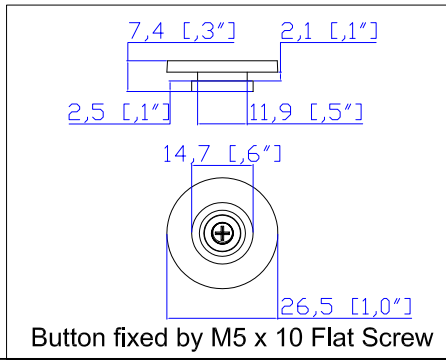

- NOTES
1. INSTALLATION SHALL COMPLY WITH ALL APPLICABLE NATIONAL, STATE AND LOCAL CODES.
 2. PLEASE REFER TO PRODUCT DOCUMENTATION FOR FURTHER INFORMATION.
 3. UNLESS OTHERWISE SPECIFIED, ALL DIMENSIONS ARE IN MILLIMETERS [INCHES].
 4. MOUNTING BUTTON IS AN ALTERNATIVE MOUNTING METHOD TO THE TOOLLESS MOUNT FOR 3RD PARTY ENCLOSURE. BUTTON IS PROVIDED WITH THE UNIT. DETAILED INSTALLATION INSTRUCTIONS CAN BE FOUND IN THE PROVIDED MANUAL.
 5. BRACKET KITS TO MOUNT TO SPECIFIC 3RD PARTY ENCLOSURES ARE AVAILABLE AS OPTIONS.
 6. LENGTH OF THE CORD IS 3000MM +/- 70MM
 7. DIMENSION TOLERANCE: LENGTH +/- 3MM, WIDTH +/- 1MM, DEPTH +/- 0.5MM
 8. REFER TO THE TABLE FOR DETAIL CORD LENGTH DEFINITION

<p>Raritan A brand of legrand</p>	PROJECTION THIRD ANGLE	DO NOT SCALE DRAWING SHEET 1 OF 1	TITLE: iPDU Zero U Three Phase, 48A/208-240V Plug Type: IEC60309 60A 3P Outlet Type: Locking C13 (48)
	Drawing Maker: Eva_Lin June 06. 2017 Design Engineer: Sam_L June 06. 2017 Approver: Tom_H June 06. 2017	THIS DRAWING AND SPECIFICATIONS HEREIN ARE THE PROPERTY OF RARITAN, Inc. AND SHALL NOT BE COPIED, REPRODUCED OR USED, IN WHOLE OR IN PART, AS THE BASIS FOR THE MANUFACTURE OR SALE OF ITEMS WITHOUT WRITTEN PERMISSION FROM RARITAN, Inc. THIS DRAWING IS BASED UPON LATEST AVAILABLE INFORMATION AND IS SUBJECT TO CHANGE WITHOUT NOTICE.	