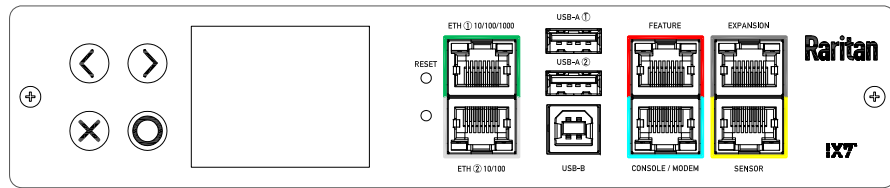

VIEW A

VIEW B

1. KST RNBS 22-6 or equivalent terminals for 4 AWG Wire
2. Inside diameter 6.4 mm & Outside diameter 12.2 mm ring for M6 screw

VIEW C

Knockout size (opening): 1.375" for Ø1" flexible steel conduit cable and fitting

- NOTES:
1. INSTALLATION SHALL COMPLY WITH ALL APPLICABLE NATIONAL, STATE AND LOCAL CODES.
  2. PLEASE REFER TO PRODUCT DOCUMENTATION FOR FURTHER INFORMATION.
  3. UNLESS OTHERWISE SPECIFIED, ALL DIMENSIONS ARE IN MILLIMETERS [INCHES].
  4. MOUNTING BUTTON IS AN ALTERNATIVE MOUNTING METHOD TO THE TOOLLESS MOUNT FOR 3RD PARTY ENCLOSURE. BUTTON IS PROVIDED WITH THE UNIT. DETAILED INSTALLATION INSTRUCTIONS CAN BE FOUND IN THE PROVIDED MANUAL.
  5. BRACKET KITS TO MOUNT TO SPECIFIC 3RD PARTY ENCLOSURES ARE AVAILABLE AS OPTIONS.
  6. LENGTH OF THE CORD IS 3000MM +/- 70MM
  7. DIMENSION TOLERANCE: LENGTH +/- 3MM, WIDTH +/- 1MM, DEPTH +/- 0.5MM
  8. REFER TO THE TABLE FOR DETAIL CORD LENGTH DEFINITION