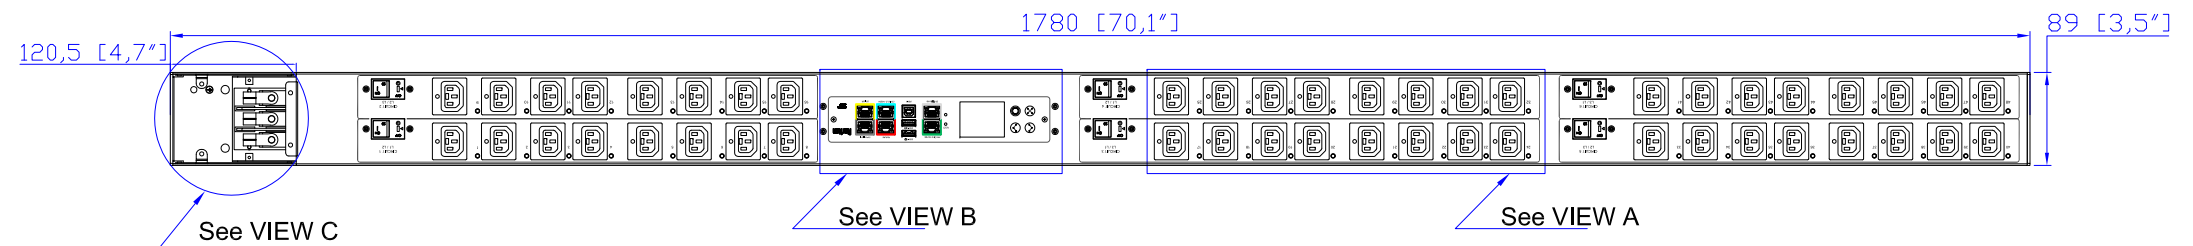

VIEW A

VIEW B

1. KST RNBS 22-6 or equivalent terminals for 4 AWG Wire
2. Inside diameter 6.4 mm & Outside diameter 12.2 mm ring for M6 screw

VIEW C

Knockout size (opening): 1.375" for Ø1" flexible steel conduit cable and fitting

- NOTES:
1. INSTALLATION SHALL COMPLY WITH ALL APPLICABLE NATIONAL, STATE AND LOCAL CODES.
  2. PLEASE REFER TO PRODUCT DOCUMENTATION FOR FURTHER INFORMATION.
  3. UNLESS OTHERWISE SPECIFIED, ALL DIMENSIONS ARE IN MILLIMETERS [INCHES].
  4. MOUNTING BUTTON IS AN ALTERNATIVE MOUNTING METHOD TO THE TOOLLESS MOUNT FOR 3RD PARTY ENCLOSURE. BUTTON IS PROVIDED WITH THE UNIT. DETAILED INSTALLATION INSTRUCTIONS CAN BE FOUND IN THE PROVIDED MANUAL.
  5. BRACKET KITS TO MOUNT TO SPECIFIC 3RD PARTY ENCLOSURES ARE AVAILABLE AS OPTIONS.
  6. LENGTH OF THE CORD IS 3000MM +/- 70MM
  7. DIMENSION TOLERANCE: LENGTH +/- 3MM, WIDTH +/- 1MM, DEPTH +/- 0.5MM
  8. REFER TO THE TABLE FOR DETAIL CORD LENGTH DEFINITION

TITLE: iPDU Zero U  
 Three Phase, 48A/208-240V  
 Plug Type: IEC60309 60A 3P  
 Outlet Type: Locking C13 (48)  
 DWG NO: MPX3-4765YU-E2P1V2 M5 & MPX3-5765YU-E2P1V2 M5  
 MODEL NO: **PX3-4765YU-E2P1V2 & PX3-5765YU-E2P1V2**  
**PX3-4765YU-E2P1V2M5 & PX3-5765YU-E2P1V2M5**  
 REV. **2A**