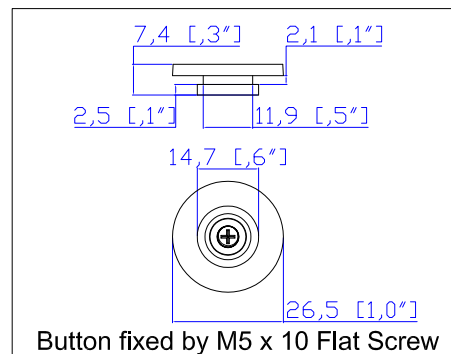

VIEW A

VIEW B

1. KST RNBS 22-6 or equivalent terminals for 4 AWG Wire
2. Inside diameter 6.4 mm & Outside diameter 12.2 mm ring for M6 screw

VIEW C

Knockout size (opening): 1.375" for Ø1" flexible steel conduit cable and fitting

- NOTES:
1. INSTALLATION SHALL COMPLY WITH ALL APPLICABLE NATIONAL, STATE AND LOCAL CODES.
  2. PLEASE REFER TO PRODUCT DOCUMENTATION FOR FURTHER INFORMATION.
  3. UNLESS OTHERWISE SPECIFIED, ALL DIMENSIONS ARE IN MILLIMETERS [INCHES].
  4. MOUNTING BUTTON IS AN ALTERNATIVE MOUNTING METHOD TO THE TOOLLESS MOUNT FOR 3RD PARTY ENCLOSURE. BUTTON IS PROVIDED WITH THE UNIT. DETAILED INSTALLATION INSTRUCTIONS CAN BE FOUND IN THE PROVIDED MANUAL.
  5. BRACKET KITS TO MOUNT TO SPECIFIC 3RD PARTY ENCLOSURES ARE AVAILABLE AS OPTIONS.
  6. LENGTH OF THE CORD IS 3000MM +/- 70MM
  7. DIMENSION TOLERANCE: LENGTH +/- 3MM, WIDTH +/- 1MM, DEPTH +/- 0.5MM
  8. REFER TO THE TABLE FOR DETAIL CORD LENGTH DEFINITION

TITLE: iPDU Zero U  
 Three Phase, 48A/208-240V  
 Plug Type: IEC60309 60A 3P  
 Outlet Type: Locking C13 (48)  
 DWG NO: MPX3-4765YU-E2P1V2 M5 & MPX3-5765YU-E2P1V2 M5  
 MODEL NO: **PX3-4765YU-E2P1V2 & PX3-5765YU-E2P1V2**  
**PX3-4765YU-E2P1V2M5 & PX3-5765YU-E2P1V2M5**  
 REV. **2A**