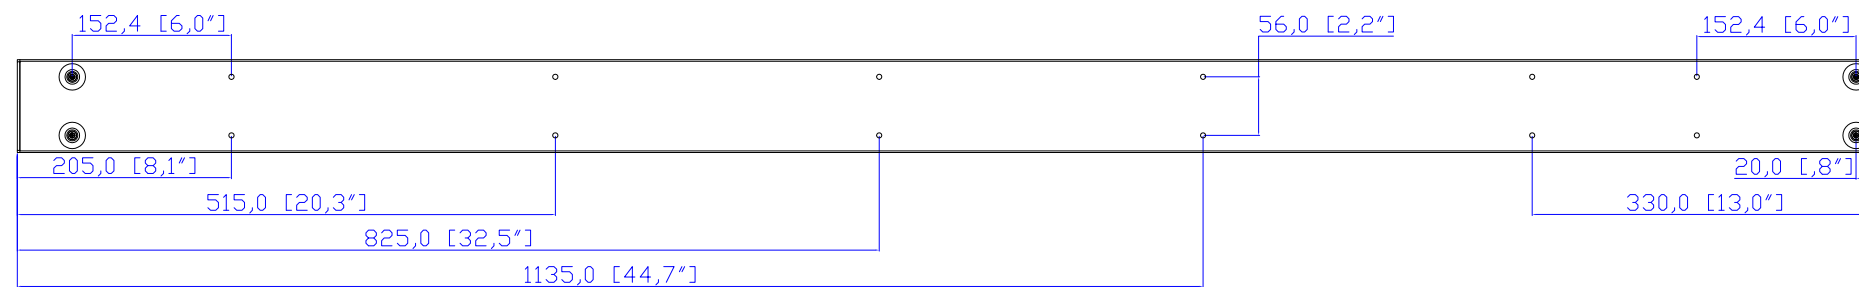

VIEW A

VIEW B

1. KST RNBS 22-6 or equivalent terminals for 4 AWG Wire
2. Inside diameter 6.4 mm & Outside diameter 12.2 mm ring for M6 screw

VIEW C

Knockout size (opening): 1.375" for Ø1" flexible steel conduit cable and fitting

- NOTES:
1. INSTALLATION SHALL COMPLY WITH ALL APPLICABLE NATIONAL, STATE AND LOCAL CODES.
  2. PLEASE REFER TO PRODUCT DOCUMENTATION FOR FURTHER INFORMATION.
  3. UNLESS OTHERWISE SPECIFIED, ALL DIMENSIONS ARE IN MILLIMETERS [INCHES].
  4. MOUNTING BUTTON IS AN ALTERNATIVE MOUNTING METHOD TO THE TOOLLESS MOUNT FOR 3RD PARTY ENCLOSURE. BUTTON IS PROVIDED WITH THE UNIT. DETAILED INSTALLATION INSTRUCTIONS CAN BE FOUND IN THE PROVIDED MANUAL.
  5. BRACKET KITS TO MOUNT TO SPECIFIC 3RD PARTY ENCLOSURES ARE AVAILABLE AS OPTIONS.
  6. LENGTH OF THE CORD IS 3000MM +/- 70MM
  7. DIMENSION TOLERANCE: LENGTH +/- 3MM, WIDTH +/- 1MM, DEPTH +/- 0.5MM
  8. REFER TO THE TABLE FOR DETAIL CORD LENGTH DEFINITION

TITLE: iPDU Zero U  
 Three Phase, 48A/208-240V  
 Plug Type: IEC60309 60A 3P  
 Outlet Type: Locking C13 (48)  
 DWG NO: MPX3-4765YU-E2P1V2 M5 & MPX3-5765YU-E2P1V2 M5  
 MODEL NO: **PX3-4765YU-E2P1V2 & PX3-5765YU-E2P1V2**  
**PX3-4765YU-E2P1V2M5 & PX3-5765YU-E2P1V2M5**  
 REV. **2A**