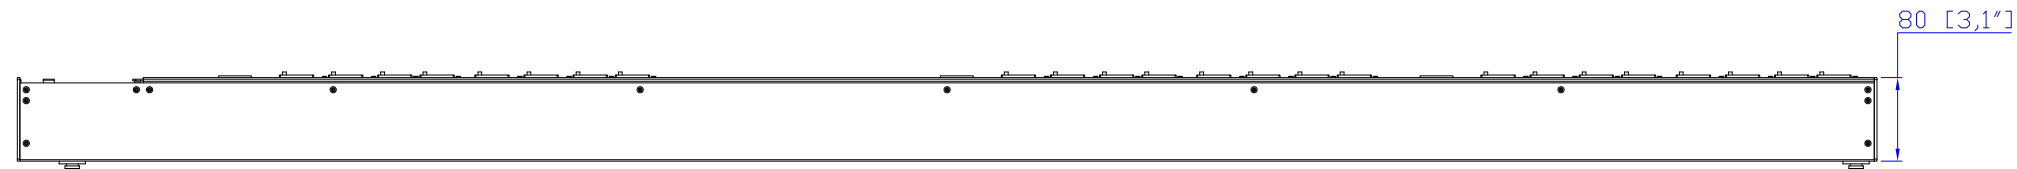

VIEW A

VIEW B

1. KST RNBS 22-6 or equivalent terminals for 4 AWG Wire
2. Inside diameter 6.4 mm & Outside diameter 12.2 mm ring for M6 screw

VIEW C

Knockout size (opening): 1.375" for Ø1" flexible steel conduit cable and fitting

- NOTES:
1. INSTALLATION SHALL COMPLY WITH ALL APPLICABLE NATIONAL, STATE AND LOCAL CODES.
  2. PLEASE REFER TO PRODUCT DOCUMENTATION FOR FURTHER INFORMATION.
  3. UNLESS OTHERWISE SPECIFIED, ALL DIMENSIONS ARE IN MILLIMETERS [INCHES].
  4. MOUNTING BUTTON IS AN ALTERNATIVE MOUNTING METHOD TO THE TOOLLESS MOUNT FOR 3RD PARTY ENCLOSURE. BUTTON IS PROVIDED WITH THE UNIT. DETAILED INSTALLATION INSTRUCTIONS CAN BE FOUND IN THE PROVIDED MANUAL.
  5. BRACKET KITS TO MOUNT TO SPECIFIC 3RD PARTY ENCLOSURES ARE AVAILABLE AS OPTIONS.
  6. LENGTH OF THE CORD IS 3000MM +/- 70MM
  7. DIMENSION TOLERANCE: LENGTH +/- 3MM, WIDTH +/- 1MM, DEPTH +/- 0.5MM
  8. REFER TO THE TABLE FOR DETAIL CORD LENGTH DEFINITION

TITLE: iPDU Zero U  
 Three Phase, 48A/208-240V  
 Plug Type: IEC60309 60A 3P  
 Outlet Type: Locking C13 (48)  
 DWG NO: MPX3-4765YU-E2P1V2 M5 & MPX3-5765YU-E2P1V2 M5  
 MODEL NO: **PX3-4765YU-E2P1V2 & PX3-5765YU-E2P1V2**  
**PX3-4765YU-E2P1V2M5 & PX3-5765YU-E2P1V2M5**  
 REV. **2A**