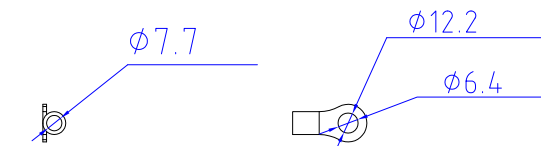

VIEW A

VIEW B

1. KST RNBS 22-6 or equivalent terminals for 4 AWG Wire
2. Inside diameter 6.4 mm & Outside diameter 12.2 mm ring for M6 screw

VIEW C

Knockout size (opening): 1.375" for Ø1" flexible steel conduit cable and fitting

- NOTES:
1. INSTALLATION SHALL COMPLY WITH ALL APPLICABLE NATIONAL, STATE AND LOCAL CODES.
  2. PLEASE REFER TO PRODUCT DOCUMENTATION FOR FURTHER INFORMATION.
  3. UNLESS OTHERWISE SPECIFIED, ALL DIMENSIONS ARE IN MILLIMETERS [INCHES].
  4. MOUNTING BUTTON IS AN ALTERNATIVE MOUNTING METHOD TO THE TOOLLESS MOUNT FOR 3RD PARTY ENCLOSURE. BUTTON IS PROVIDED WITH THE UNIT. DETAILED INSTALLATION INSTRUCTIONS CAN BE FOUND IN THE PROVIDED MANUAL.
  5. BRACKET KITS TO MOUNT TO SPECIFIC 3RD PARTY ENCLOSURES ARE AVAILABLE AS OPTIONS.
  6. LENGTH OF THE CORD IS 3000MM +/- 70MM
  7. DIMENSION TOLERANCE: LENGTH +/- 3MM, WIDTH +/- 1MM, DEPTH +/- 0.5MM
  8. REFER TO THE TABLE FOR DETAIL CORD LENGTH DEFINITION