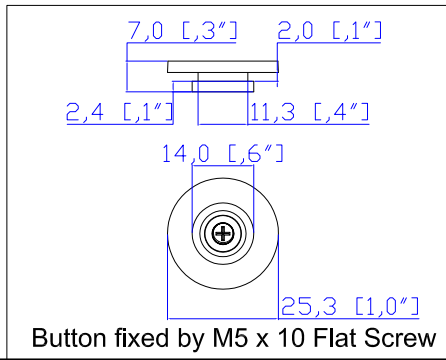

- NOTES:
1. INSTALLATION SHALL COMPLY WITH ALL APPLICABLE NATIONAL, STATE AND LOCAL CODES.
 2. PLEASE REFER TO PRODUCT DOCUMENTATION FOR FURTHER INFORMATION.
 3. UNLESS OTHERWISE SPECIFIED, ALL DIMENSIONS ARE IN MILLIMETERS (INCHES).
 4. MOUNTING BUTTON IS AN ALTERNATIVE MOUNTING METHOD TO THE TOOLLESS MOUNT FOR 3RD PARTY ENCLOSURE. BUTTON IS PROVIDED WITH THE UNIT. DETAILED INSTALLATION INSTRUCTIONS CAN BE FOUND IN THE PROVIDED MANUAL.
 5. BRACKET KITS TO MOUNT TO SPECIFIC 3RD PARTY ENCLOSURES ARE AVAILABLE AS OPTIONS.
 6. LENGTH OF THE CORD IS 3000MM +/- 70MM.
 7. DIMENSION TOLERANCE: LENGTH +/- 3MM, WIDTH +/- 1MM, DEPTH +/- 0.5MM.

<p>Raritan A brand of legrand</p>	PROJECTION THIRD ANGLE	DO NOT SCALE DRAWING SHEET 1 OF 1	TITLE: iPDU Zero U Three Phase, 24A/190-208V Plug Type: NEMA L21-30P Outlet Type: Locking C13 (18)
	Drawing Maker: Eva Lin Apr. 08, 2019 Design Engineer: Kenny_C Apr. 08, 2019 Approver: Tom_H Apr. 08, 2019	THIS DRAWING AND SPECIFICATIONS HEREIN ARE THE PROPERTY OF RARITAN, Inc. AND SHALL NOT BE COPIED, REPRODUCED OR USED, IN WHOLE OR IN PART, AS THE BASIS FOR THE MANUFACTURE OR SALE OF ITEMS WITHOUT WRITTEN PERMISSION FROM RARITAN, Inc. THIS DRAWING IS BASED UPON LATEST AVAILABLE INFORMATION AND IS SUBJECT TO CHANGE WITHOUT NOTICE.	