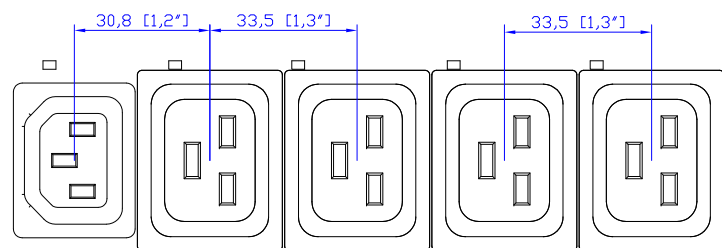

56P532

VIEW A

VIEW B

VIEW C

Option 1.

Option 2.

Option 3.

VIEW D

NOTES:
1. ALL DIMENSIONS ARE MILLIMETERS [INCHES].

Drawing Maker: EVA LIN Jun. 24, 2016

Approver: Tom Hsueh Jun. 24, 2016

PROJECTION THIRD ANGLE
DO NOT SCALE DRAWING
SHEET 1 OF 1

THIS DRAWING AND SPECIFICATIONS HEREIN ARE THE PROPERTY OF RARITAN, INC. AND SHALL NOT BE COPIED, REPRODUCED OR USED, IN WHOLE OR IN PART, AS THE BASIS FOR THE MANUFACTURE OR SALE OF ITEMS WITHOUT WRITTEN PERMISSION FROM RARITAN, INC. THIS DRAWING IS BASED UPON LATEST AVAILABLE INFORMATION AND IS SUBJECT TO CHANGE WITHOUT NOTICE.

TITLE:
iPDU Zero U
Three Phase, 32A/415V
Plug Type: 56P532
Outlet Type: (6)IEC320 C13, (24)IEC320 C19

DWG NO. **MPX3-5016A1-G1 & MPX3-4016A1-G1** REV. **0A**