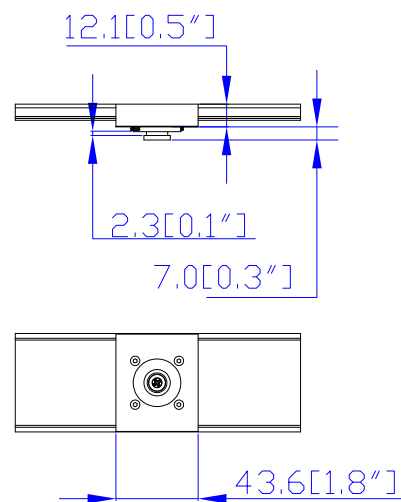

Option 1.

NOTES:
1. ALL DIMENSIONS ARE MILLIMETERS [INCHES].

Drawing Maker: EVA LIN Jun. 24, 2016

Approver: Tom Hsueh Jun. 24, 2016

PROJECTION THIRD ANGLE
DO NOT SCALE DRAWING
SHEET 1 OF 1

THIS DRAWING AND SPECIFICATIONS HEREIN ARE THE PROPERTY OF RARITAN, INC. AND SHALL NOT BE COPIED, REPRODUCED OR USED, IN WHOLE OR IN PART, AS THE BASIS FOR THE MANUFACTURE OR SALE OF ITEMS WITHOUT WRITTEN PERMISSION FROM RARITAN, INC. THIS DRAWING IS BASED UPON LATEST AVAILABLE INFORMATION AND IS SUBJECT TO CHANGE WITHOUT NOTICE.

TITLE:
iPDU Zero U
Three Phase, 32A/415V
Plug Type: 56P532
Outlet Type: (6)IEC320 C13, (24)IEC320 C19

DWG NO. **MPX3-5016A1-G1 & MPX3-4016A1-G1** REV. **0A**