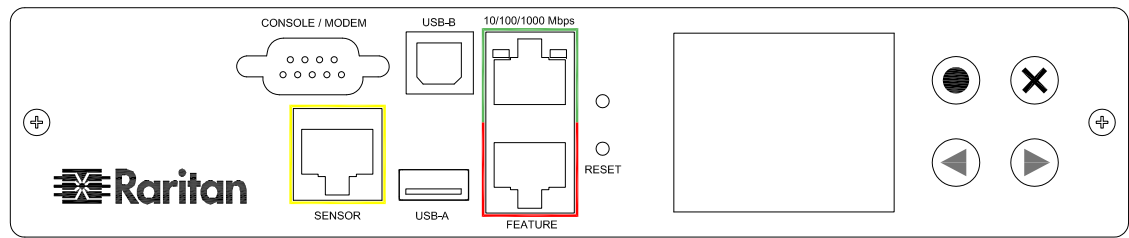

VIEW A

VIEW B

VIEW C