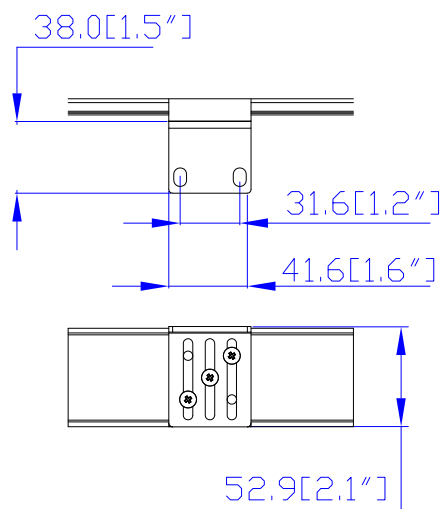

56P532

VIEW A

VIEW B

VIEW C

Option 1.

Option 2.

Option 3.

VIEW D

NOTES:
1. ALL DIMENSIONS ARE MILLIMETERS [INCHES].

Drawing Maker: EVA LIN Jun. 24, 2016

Approver: Tom Hsueh Jun. 24, 2016

PROJECTION THIRD ANGLE
DO NOT SCALE DRAWING
SHEET 1 OF 1

THIS DRAWING AND SPECIFICATIONS HEREIN ARE THE PROPERTY OF RARITAN, INC. AND SHALL NOT BE COPIED, REPRODUCED OR USED, IN WHOLE OR IN PART, AS THE BASIS FOR THE MANUFACTURE OR SALE OF ITEMS WITHOUT WRITTEN PERMISSION FROM RARITAN, INC. THIS DRAWING IS BASED UPON LATEST AVAILABLE INFORMATION AND IS SUBJECT TO CHANGE WITHOUT NOTICE.

TITLE:
iPDU Zero U
Three Phase, 32A/415V
Plug Type: 56P532
Outlet Type: (6)IEC320 C13, (24)IEC320 C19

DWG NO. **MPX3-5016A1-G1 & MPX3-4016A1-G1** REV. **0A**