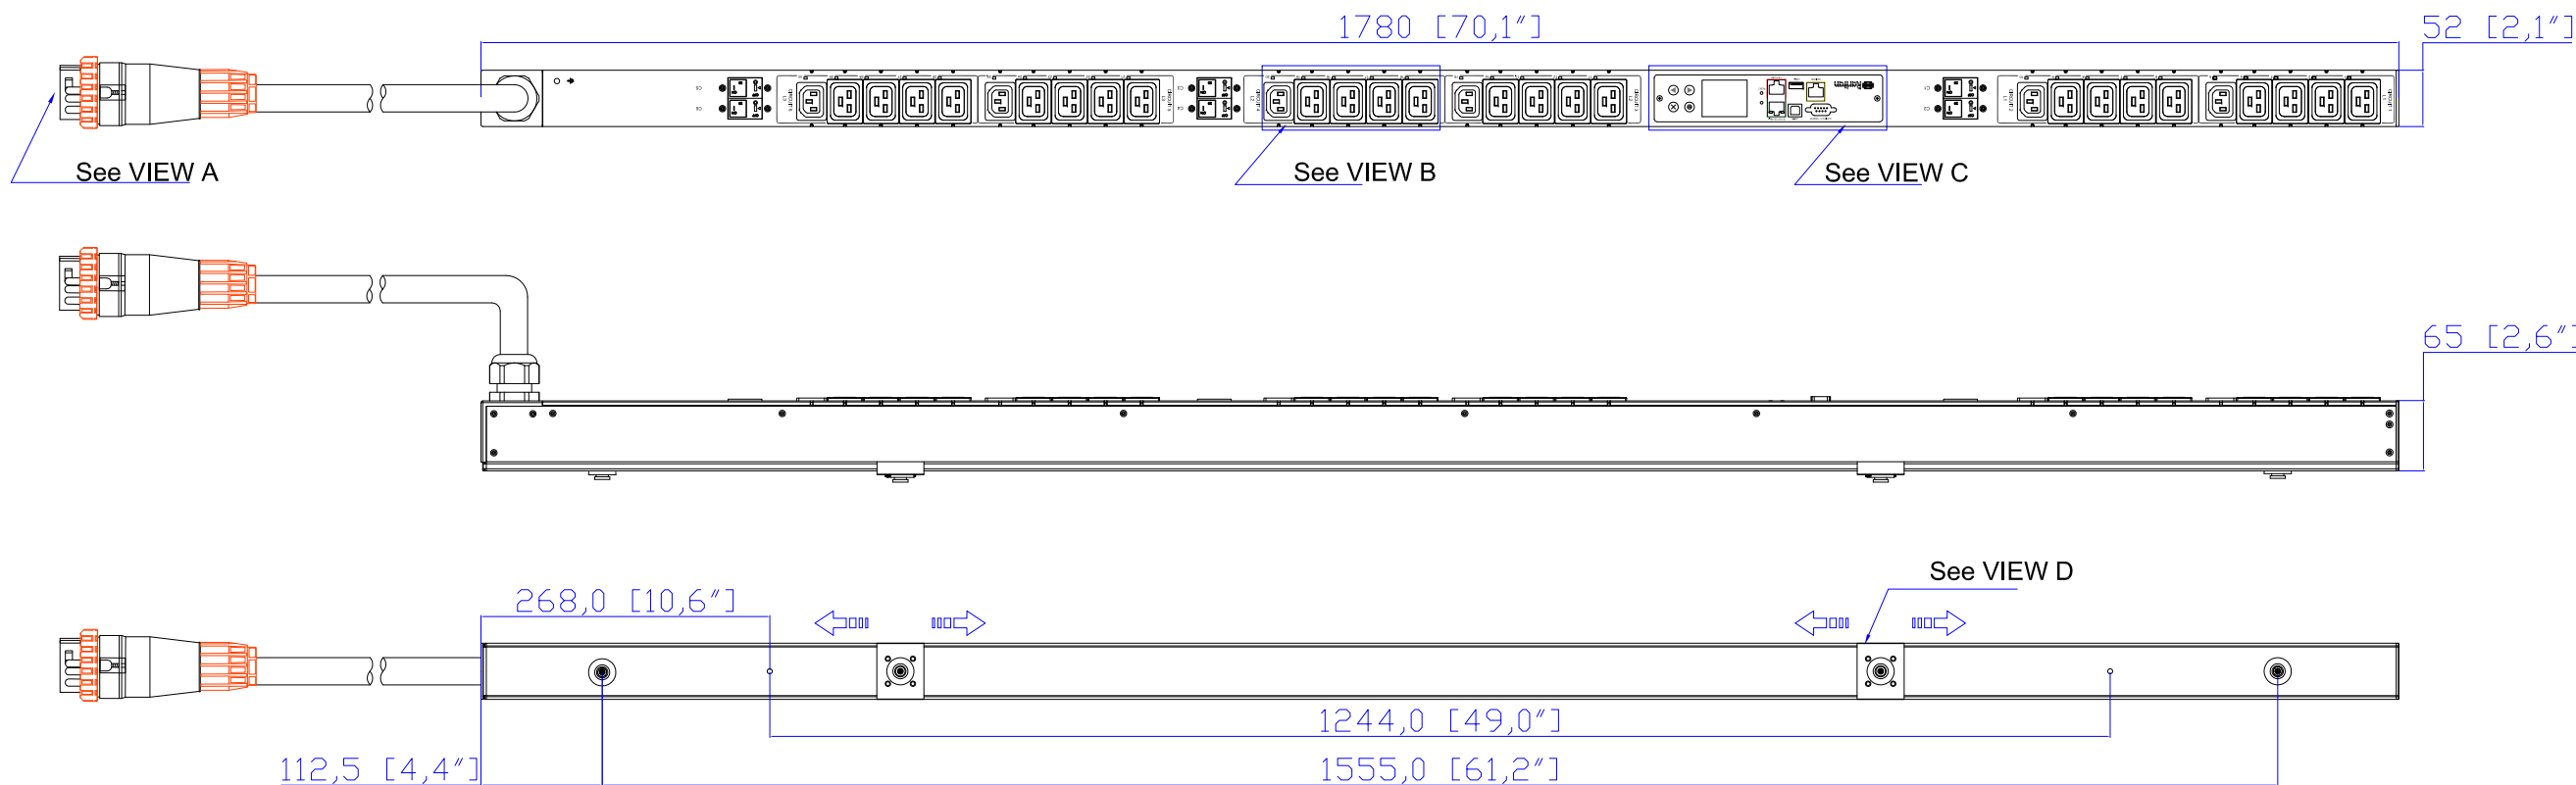

56P532

VIEW A

VIEW B

VIEW C

Option 1.

Option 2.

Option 3.

VIEW D

NOTES:
1. ALL DIMENSIONS ARE MILLIMETERS [INCHES].

Drawing Maker: EVA LIN Jun. 24, 2016

Approver: Tom Hsueh Jun. 24, 2016

PROJECTION THIRD ANGLE
DO NOT SCALE DRAWING
SHEET 1 OF 1

THIS DRAWING AND SPECIFICATIONS HEREIN ARE THE PROPERTY OF RARITAN, INC. AND SHALL NOT BE COPIED, REPRODUCED OR USED, IN WHOLE OR IN PART, AS THE BASIS FOR THE MANUFACTURE OR SALE OF ITEMS WITHOUT WRITTEN PERMISSION FROM RARITAN, INC. THIS DRAWING IS BASED UPON LATEST AVAILABLE INFORMATION AND IS SUBJECT TO CHANGE WITHOUT NOTICE.

TITLE:
iPDU Zero U
Three Phase, 32A/415V
Plug Type: 56P532
Outlet Type: (6)IEC320 C13, (24)IEC320 C19

DWG NO. **MPX3-5016A1-G1 & MPX3-4016A1-G1** REV. **0A**