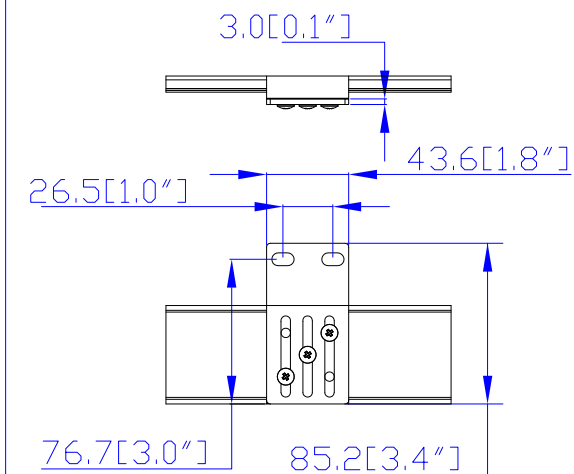

56P532

VIEW A

VIEW B

VIEW C

Option 1.

Option 2.

Option 3.

VIEW D

NOTES:
1. ALL DIMENSIONS ARE MILLIMETERS [INCHES].

Drawing Maker: EVA LIN Jun. 24, 2016

Approver: Tom Hsueh Jun. 24, 2016

PROJECTION THIRD ANGLE
DO NOT SCALE DRAWING
SHEET 1 OF 1

THIS DRAWING AND SPECIFICATIONS HEREIN ARE THE PROPERTY OF RARITAN, INC. AND SHALL NOT BE COPIED, REPRODUCED OR USED, IN WHOLE OR IN PART, AS THE BASIS FOR THE MANUFACTURE OR SALE OF ITEMS WITHOUT WRITTEN PERMISSION FROM RARITAN, INC. THIS DRAWING IS BASED UPON LATEST AVAILABLE INFORMATION AND IS SUBJECT TO CHANGE WITHOUT NOTICE.

TITLE:
iPDU Zero U
Three Phase, 32A/415V
Plug Type: 56P532
Outlet Type: (6)IEC320 C13, (24)IEC320 C19

DWG NO. **MPX3-5016A1-G1 & MPX3-4016A1-G1** REV. **0A**