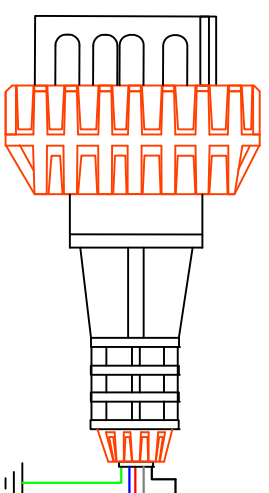

CLIPSAL 56P532

|   |                    |                                   |   |  |
|---|--------------------|-----------------------------------|---|--|
| <p><b>Raritan</b><br/>A brand of <b>Legrand</b></p> |                    | <p>PROJECTION<br/>THIRD ANGLE</p> | <p>DO NOT SCALE DRAWING<br/><b>SHEET 1 OF 1</b></p> | <p>TITLE:<br/>iPDU 0U, Metered &amp; Switched, Three phase, Wye<br/>32A / 415V<br/>Input : 56P532<br/>Output : (6) C13, (24) C19</p> |
|   |                    |                                   |   |  |
| <p>Drawing Maker: Albert Lee</p>                    | <p>JUN/01/2017</p> | <p>Design Engineer:</p>           | <p>TPX3-5016A1-V2</p>                               | <p>REV. 2A</p>   |
| <p>Approver: Alex Lee</p>                           | <p>JUN/01/2017</p> | <p>APPROVER:</p>                  | <p>DWG NO.</p>                                      | <p>REV.</p>  |