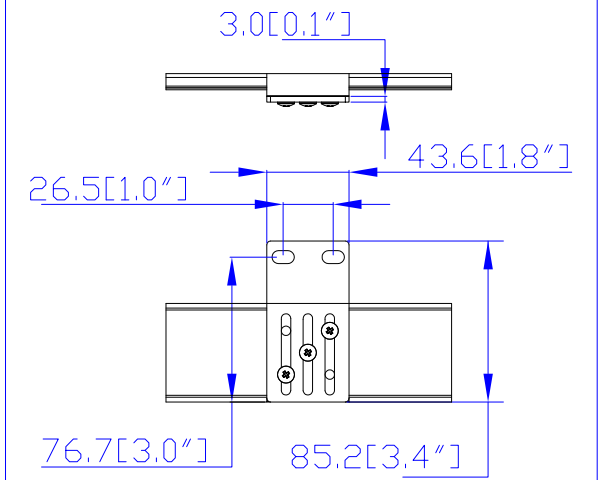

56P532

VIEW A

VIEW B

Option 1.

Option 2.

Option 3.

VIEW C

VIEW D

NOTES:
1. ALL DIMENSIONS ARE MILLIMETERS [INCHES].

Drawing Maker: EVA LIN Jun. 24, 2016

Approver: Tom Hsueh Jun. 24, 2016

PROJECTION
THIRD ANGLE

DO NOT SCALE DRAWING

SHEET 1 OF 1

THIS DRAWING AND SPECIFICATIONS HEREIN ARE THE PROPERTY OF RARITAN, INC. AND SHALL NOT BE COPIED, REPRODUCED OR USED, IN WHOLE OR IN PART, AS THE BASIS FOR THE MANUFACTURE OR SALE OF ITEMS WITHOUT WRITTEN PERMISSION FROM RARITAN, INC. THIS DRAWING IS BASED UPON LATEST AVAILABLE INFORMATION AND IS SUBJECT TO CHANGE WITHOUT NOTICE.

TITLE:
iPDU Zero U
Three Phase, 32A/415V
Plug Type: 56P532
Outlet Type: (6) IEC320 C13, (24) IEC320 C19

DWG NO. **MPX3-5016A3-G1 & MPX3-4016A3-G1** REV. **0A**