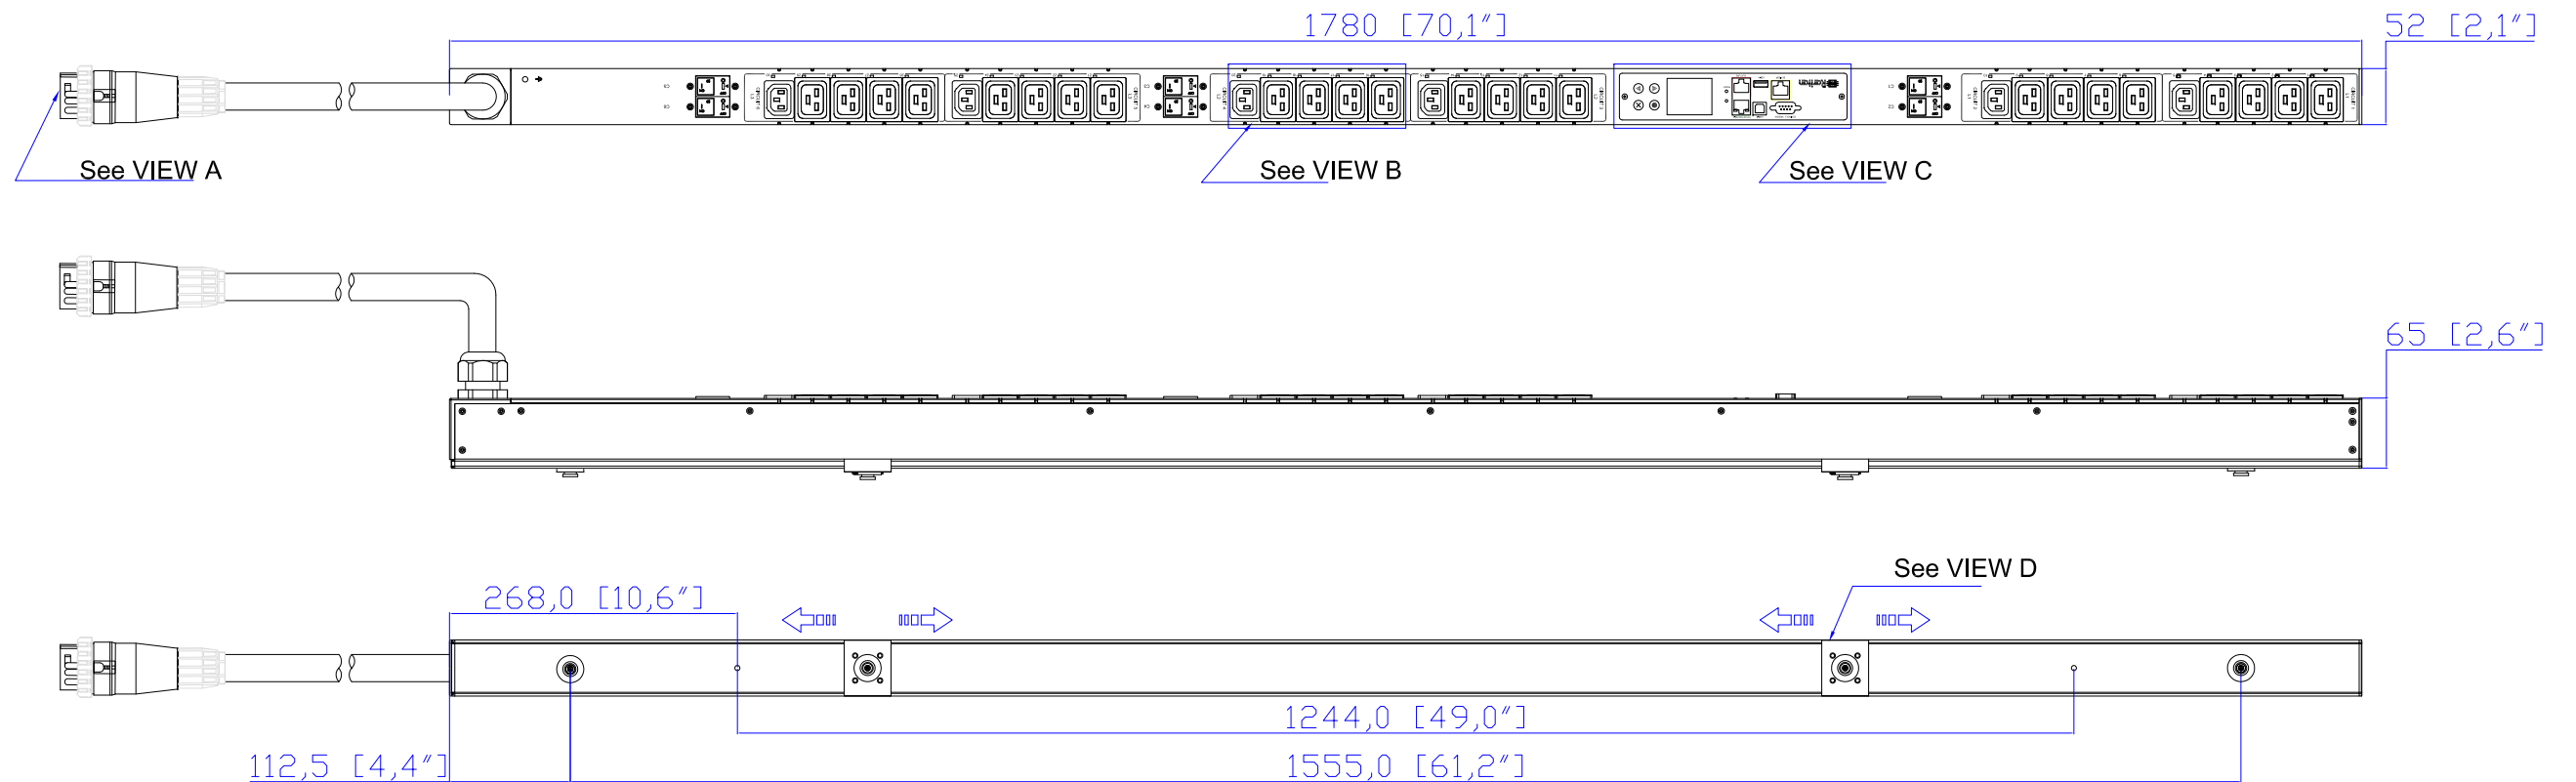

56P532

VIEW A

VIEW B

Option 1.

Option 2.

Option 3.

VIEW C

VIEW D

NOTES:
1. ALL DIMENSIONS ARE MILLIMETERS [INCHES].

Drawing Maker: EVA LIN Jun. 24, 2016

Approver: Tom Hsueh Jun. 24, 2016

PROJECTION
THIRD ANGLE

DO NOT SCALE DRAWING

SHEET 1 OF 1

THIS DRAWING AND SPECIFICATIONS HEREIN ARE THE PROPERTY OF RARITAN, INC. AND SHALL NOT BE COPIED, REPRODUCED OR USED, IN WHOLE OR IN PART, AS THE BASIS FOR THE MANUFACTURE OR SALE OF ITEMS WITHOUT WRITTEN PERMISSION FROM RARITAN, INC. THIS DRAWING IS BASED UPON LATEST AVAILABLE INFORMATION AND IS SUBJECT TO CHANGE WITHOUT NOTICE.

TITLE:
iPDU Zero U
Three Phase, 32A/415V
Plug Type: 56P532
Outlet Type: (6) IEC320 C13, (24) IEC320 C19

DWG NO. **MPX3-5016A3-G1 & MPX3-4016A3-G1** REV. **0A**