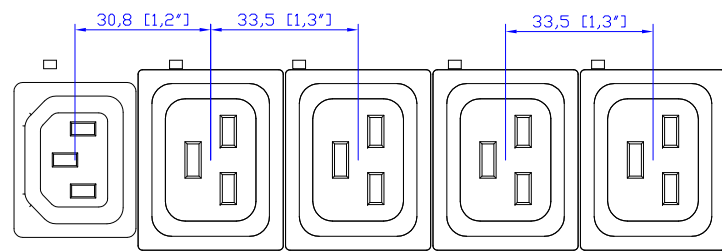

56P532

VIEW A

VIEW B

Option 1.

Option 2.

Option 3.

VIEW C

VIEW D

NOTES:
1. ALL DIMENSIONS ARE MILLIMETERS [INCHES].

Drawing Maker: EVA LIN Jun. 24, 2016

Approver: Tom Hsueh Jun. 24, 2016

PROJECTION
THIRD ANGLE

DO NOT SCALE DRAWING

SHEET 1 OF 1

THIS DRAWING AND SPECIFICATIONS HEREIN ARE THE PROPERTY OF RARITAN, INC. AND SHALL NOT BE COPIED, REPRODUCED OR USED, IN WHOLE OR IN PART, AS THE BASIS FOR THE MANUFACTURE OR SALE OF ITEMS WITHOUT WRITTEN PERMISSION FROM RARITAN, INC. THIS DRAWING IS BASED UPON LATEST AVAILABLE INFORMATION AND IS SUBJECT TO CHANGE WITHOUT NOTICE.

TITLE:
iPDU Zero U
Three Phase, 32A/415V
Plug Type: 56P532
Outlet Type: (6) IEC320 C13, (24) IEC320 C19

DWG NO. **MPX3-5016A3-G1 & MPX3-4016A3-G1** REV. **0A**