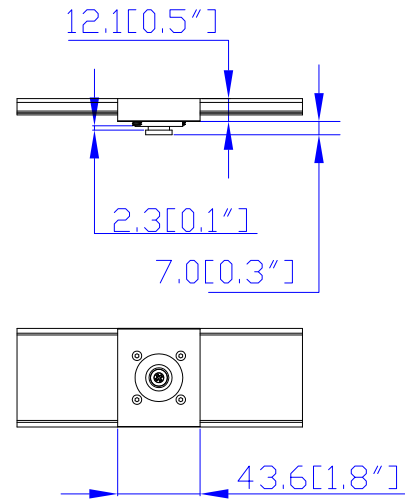

Option 1.

NOTES:
1. ALL DIMENSIONS ARE MILLIMETERS [INCHES].

Drawing Maker: EVA LIN Jun. 24, 2016

Approver: Tom Hsueh Jun. 24, 2016

PROJECTION
THIRD ANGLE

DO NOT SCALE DRAWING

SHEET 1 OF 1

THIS DRAWING AND SPECIFICATIONS HEREIN ARE THE PROPERTY OF RARITAN, INC. AND SHALL NOT BE COPIED, REPRODUCED OR USED, IN WHOLE OR IN PART, AS THE BASIS FOR THE MANUFACTURE OR SALE OF ITEMS WITHOUT WRITTEN PERMISSION FROM RARITAN, INC. THIS DRAWING IS BASED UPON LATEST AVAILABLE INFORMATION AND IS SUBJECT TO CHANGE WITHOUT NOTICE.

TITLE:
iPDU Zero U
Three Phase, 32A/415V
Plug Type: 56P532
Outlet Type: (6) IEC320 C13, (24) IEC320 C19

DWG NO. **MPX3-5016A3-G1 & MPX3-4016A3-G1** REV. **0A**