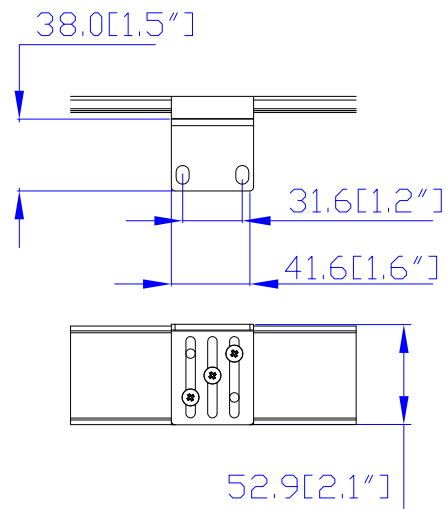

56P532

VIEW A

VIEW B

Option 1.

Option 2.

Option 3.

VIEW C

VIEW D

NOTES:
1. ALL DIMENSIONS ARE MILLIMETERS [INCHES].

Drawing Maker: EVA LIN Jun. 24, 2016

Approver: Tom Hsueh Jun. 24, 2016

PROJECTION
THIRD ANGLE

DO NOT SCALE DRAWING

SHEET 1 OF 1

THIS DRAWING AND SPECIFICATIONS HEREIN ARE THE PROPERTY OF RARITAN, INC. AND SHALL NOT BE COPIED, REPRODUCED OR USED, IN WHOLE OR IN PART, AS THE BASIS FOR THE MANUFACTURE OR SALE OF ITEMS WITHOUT WRITTEN PERMISSION FROM RARITAN, INC. THIS DRAWING IS BASED UPON LATEST AVAILABLE INFORMATION AND IS SUBJECT TO CHANGE WITHOUT NOTICE.

TITLE:
iPDU Zero U
Three Phase, 32A/415V
Plug Type: 56P532
Outlet Type: (6) IEC320 C13, (24) IEC320 C19

DWG NO. **MPX3-5016A3-G1 & MPX3-4016A3-G1** REV. **0A**