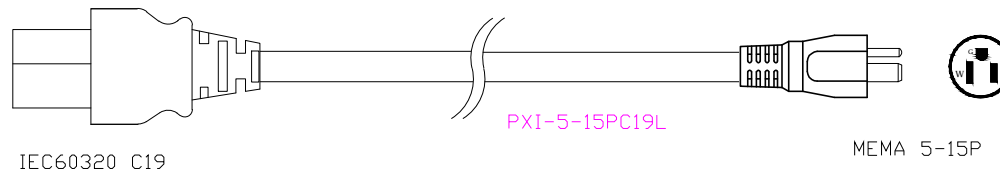

Module 1

		PROJECTION THIRD ANGLE	DO NOT SCALE DRAWING SHEET 1 OF 1	TITLE:
		THIS DRAWING AND SPECIFICATIONS HEREIN ARE THE PROPERTY OF RARITAN, INC. AND SHALL NOT BE COPIED, REPRODUCED OR USED, IN WHOLE OR IN PART, AS THE BASIS FOR THE MANUFACTURE OR SALE OF ITEMS WITHOUT WRITTEN PERMISSION FROM RARITAN, INC. THIS DRAWING IS BASED UPON LATEST AVAILABLE INFORMATION AND IS SUBJECT TO CHANGE WITHOUT NOTICE.		iPDU 0 U Single Phase, 12A 100V-120V Plug Type: NEMA 5-15P Outlet Type: (1) C13, (3) 5-20R
Drawing Maker: Michael Lin	DEC/29/2016			DWG NO.
Design Engineer: Albert Lee	DEC/29/2016			TPX3-5041-F5M5
Approver: Alex Lee	DEC/29/2016			REV. 0B