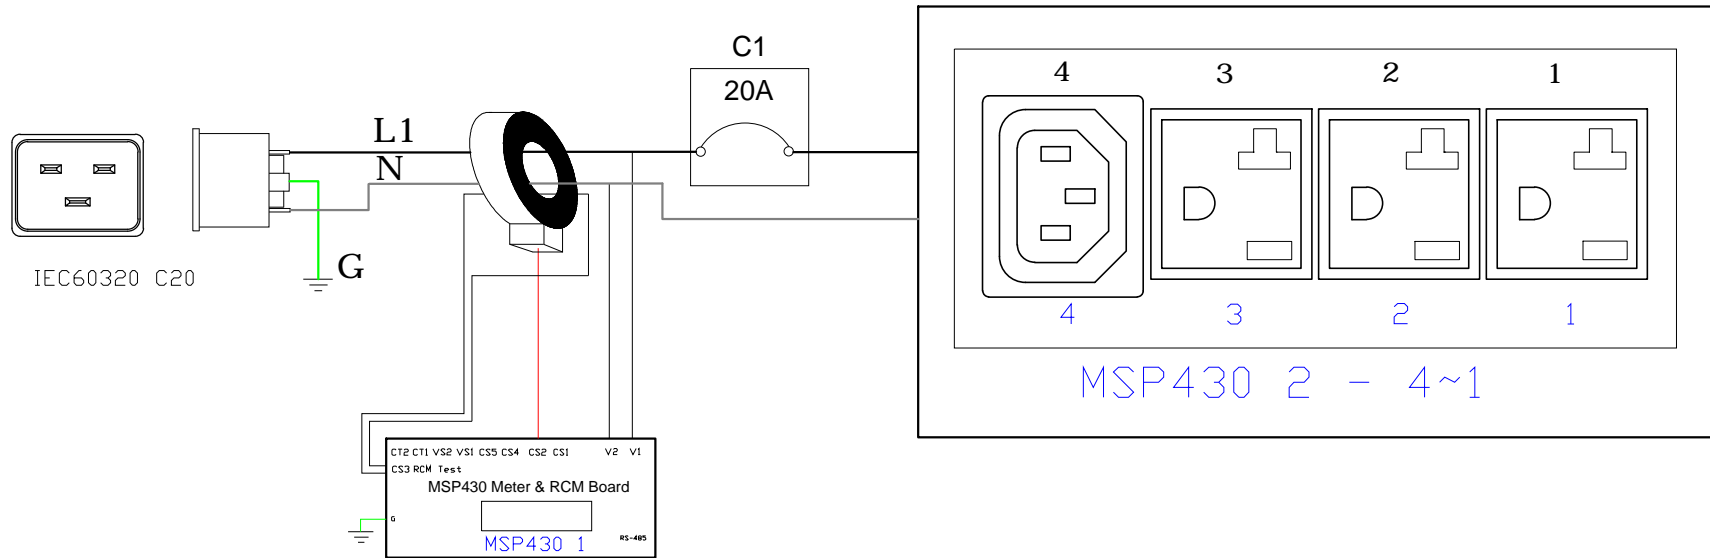

Module 1

		PROJECTION THIRD ANGLE	DO NOT SCALE DRAWING SHEET 1 OF 1	TITLE:
		THIS DRAWING AND SPECIFICATIONS HEREIN ARE THE PROPERTY OF RARITAN, INC. AND SHALL NOT BE COPIED, REPRODUCED OR USED, IN WHOLE OR IN PART, AS THE BASIS FOR THE MANUFACTURE OR SALE OF ITEMS WITHOUT WRITTEN PERMISSION FROM RARITAN, INC. THIS DRAWING IS BASED UPON LATEST AVAILABLE INFORMATION AND IS SUBJECT TO CHANGE WITHOUT NOTICE.		iPDU 0 U Single Phase, 12A 100V-120V Plug Type: NEMA 5-15P Outlet Type: (1) C13, (3) 5-20R
Drawing Maker: Michael Lin	DEC/29/2016			DWG NO.
Design Engineer: Albert Lee	DEC/29/2016			TPX3-5041-F5M5
Approver: Alex Lee	DEC/29/2016			REV. 0B