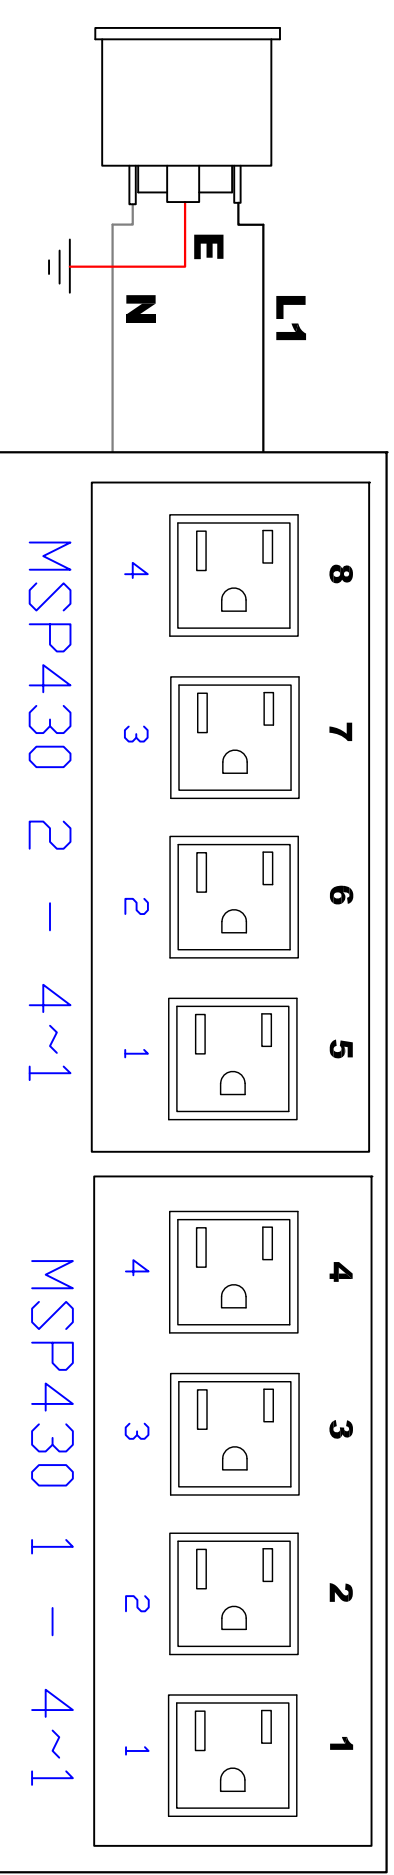

Module 1

IEC60320 C20

IEC60320 C19

MEMA 5-15P(PSE)

 www.raritan.com		 PROJECTION THIRD ANGLE		DO NOT SCALE DRAWING SHEET 1 OF 1	
DRAWN : Asa ENGINEER: Asa APPROVED: Bright	JUN/23/2015 JUN/23/2015 JUN/23/2015	THIS DRAWING AND SPECIFICATIONS HEREIN ARE THE PROPERTY OF RARITAN, INC. AND SHALL NOT BE COPIED, REPRODUCED OR USED, IN WHOLE OR IN PART, AS THE BASIS FOR THE MANUFACTURE OR SALE OF ITEMS WITHOUT WRITTEN PERMISSION FROM RARITAN, INC. THIS DRAWING IS BASED UPON LATEST AVAILABLE INFORMATION AND IS SUBJECT TO CHANGE WITHOUT NOTICE...		TITLE: IPDU 1U, Metered & Switched, Single phase 15A / 100V Input : IEC60320 C20 + PXI-PSE-5-15PC19L-3M Output : (8) 5-15R (PSE)	
DWG NO. TPX2-5138JR			REV. 0A		