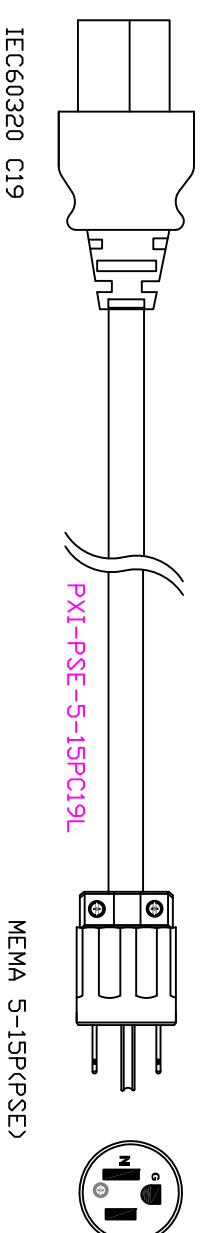

IEC60320 C19

MEMA 5-15P(PSE)