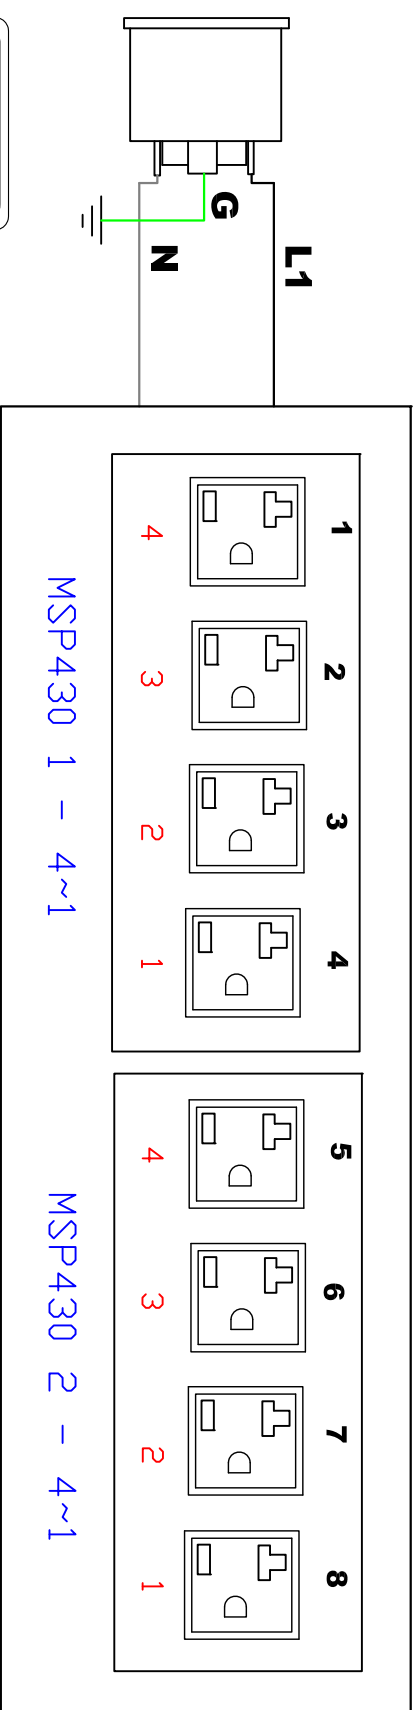

MODULE 1

IEC60320 C20