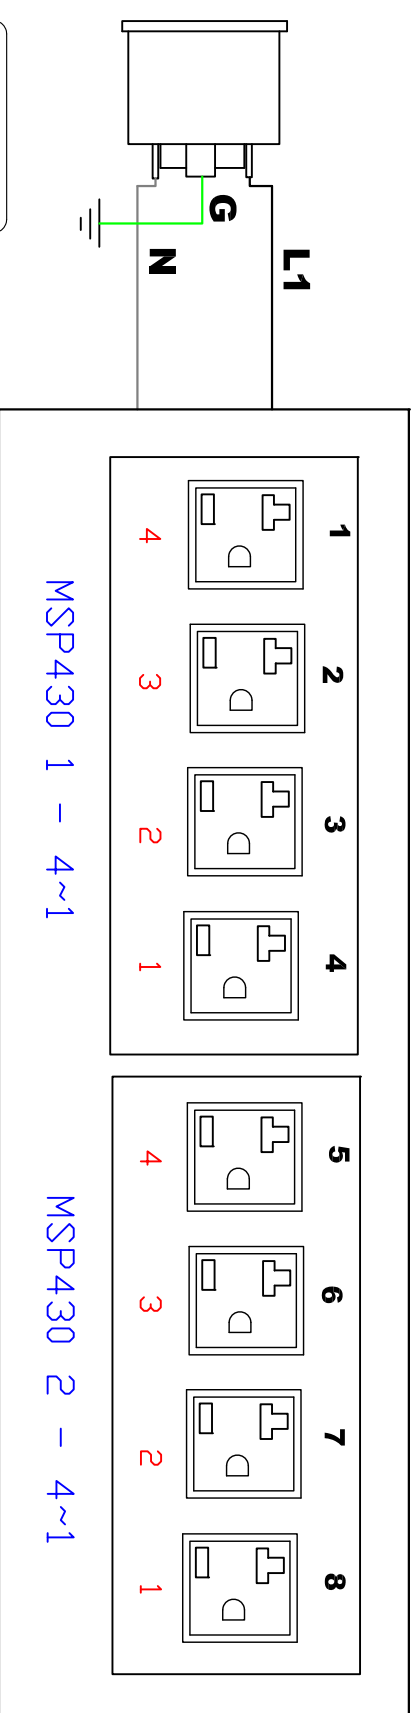

MODULE 1

IEC60320 C20

IEC60320 C19

PXI-5-15PC19

NEMA 5-15P

 Raritan <small>A brand of Legrand</small>		 PROJECTION THIRD ANGLE	DO NOT SCALE DRAWING SHEET 1 OF 1	TITLE: iPDU 1U Single Phase, 16A/100V - 120V Plug Type: NEMA 5-15P Outlet Type: (8) 5-20R
Drawing Maker: Albert Design Engineer: Approver: Alex Lee	DEC/07/2016 DEC/07/2016 DEC/07/2016	DWG NO. TPX3-5145R	REV. 0A	